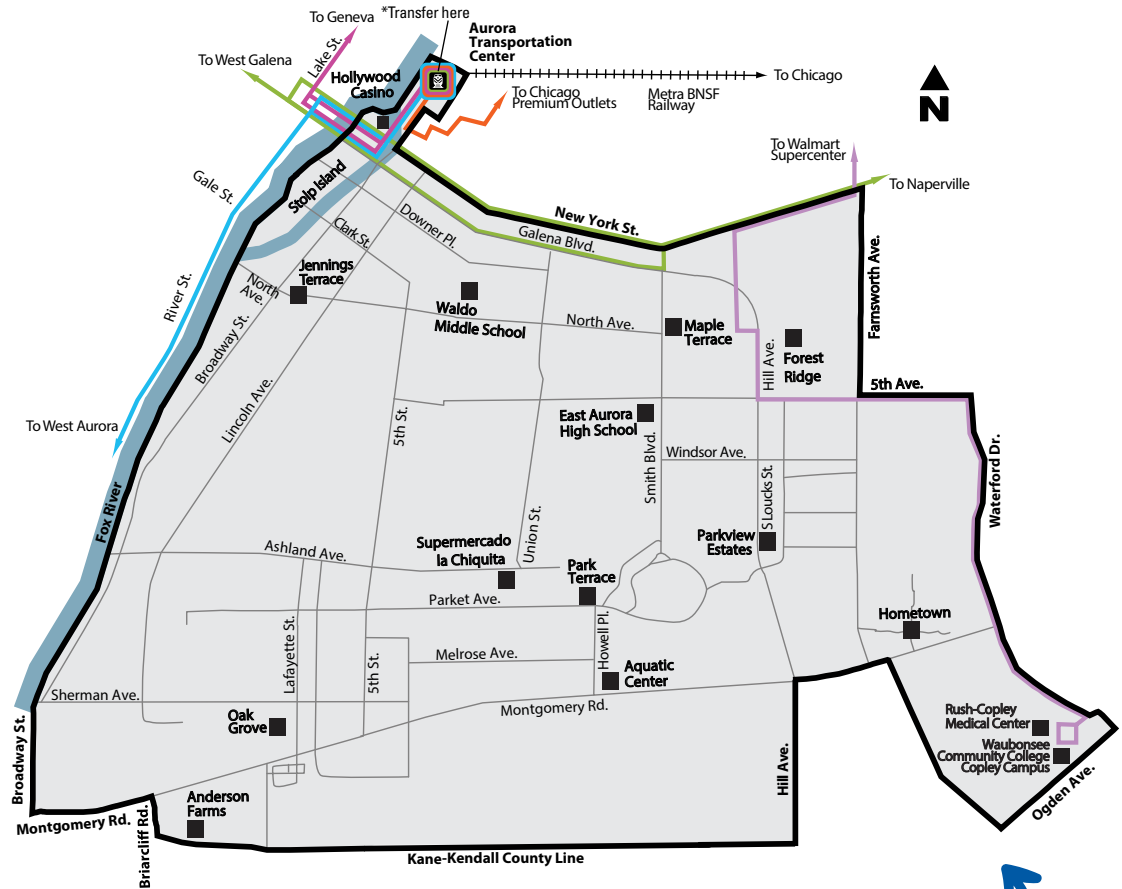

You can also catch the bus at these times and this location, with no booking necessary.

Weekday Scheduled Stops	
Aurora Transportation Center	Connecting Transit
6:40 am	Routes 524, 530, 533, 802, Metra BNSF Railway to Chicago
7:40 am	Routes 524, 530, 533, 802 Metra BNSF Railway to/from Chicago
8:40 am, 9:40 am, 10:40 am, 11:40 am, 1:10 pm	Routes 524, 530, 533, 802
2:10 pm	Routes 524, 530, 533, 802 Metra BNSF Railway to Chicago
3:10 pm, 4:11 pm, 5:10 pm, 6:10 pm	Routes 524, 530, 533, 802 Metra BNSF Railway to/from Chicago
Saturday Scheduled Stops	
Aurora Transportation Center	Connecting Transit
7:40 am, 8:40 am, 9:40 am	Routes 524, 530, 802
10:40 am, 11:40 am, 1:10 pm	Routes 524, 530, 533, 802
2:10 pm	Routes 524, 530, 533, 802, Metra BNSF Railway to/from Chicago
3:10 pm	Routes 524, 530, 533, 802, Metra BNSF Railway from Chicago
4:10 pm	Routes 524, 530, 533, 802 Metra BNSF Railway to/from Chicago
5:10 pm	Routes 524, 530, 533, 802, Metra BNSF Railway from Chicago
6:10 pm	Routes 524, 530, 533, 802 Metra BNSF Railway to/from Chicago

Reserving your trip is easy. Simply give us a call, or book online, to go anywhere in the designated area for just \$2.00 each way. Rides are booked on a first come, first serve basis, so make sure to secure your spot at least one hour or (up to 7 days) in advance. Get out the door and on your way with On Demand.

* Transfer at the Aurora Transportation Center to/from Routes 524, 530, 533 and 802.									
Dark black line indicates On Demand service area borders. Locations on both sides of border road are served.	<table border="1"> <thead> <tr> <th colspan="2">Connecting Routes</th> </tr> </thead> <tbody> <tr> <td>524</td> <td>530</td> </tr> <tr> <td>533</td> <td>540</td> </tr> <tr> <td>802</td> <td></td> </tr> </tbody> </table>	Connecting Routes		524	530	533	540	802	
Connecting Routes									
524	530								
533	540								
802									