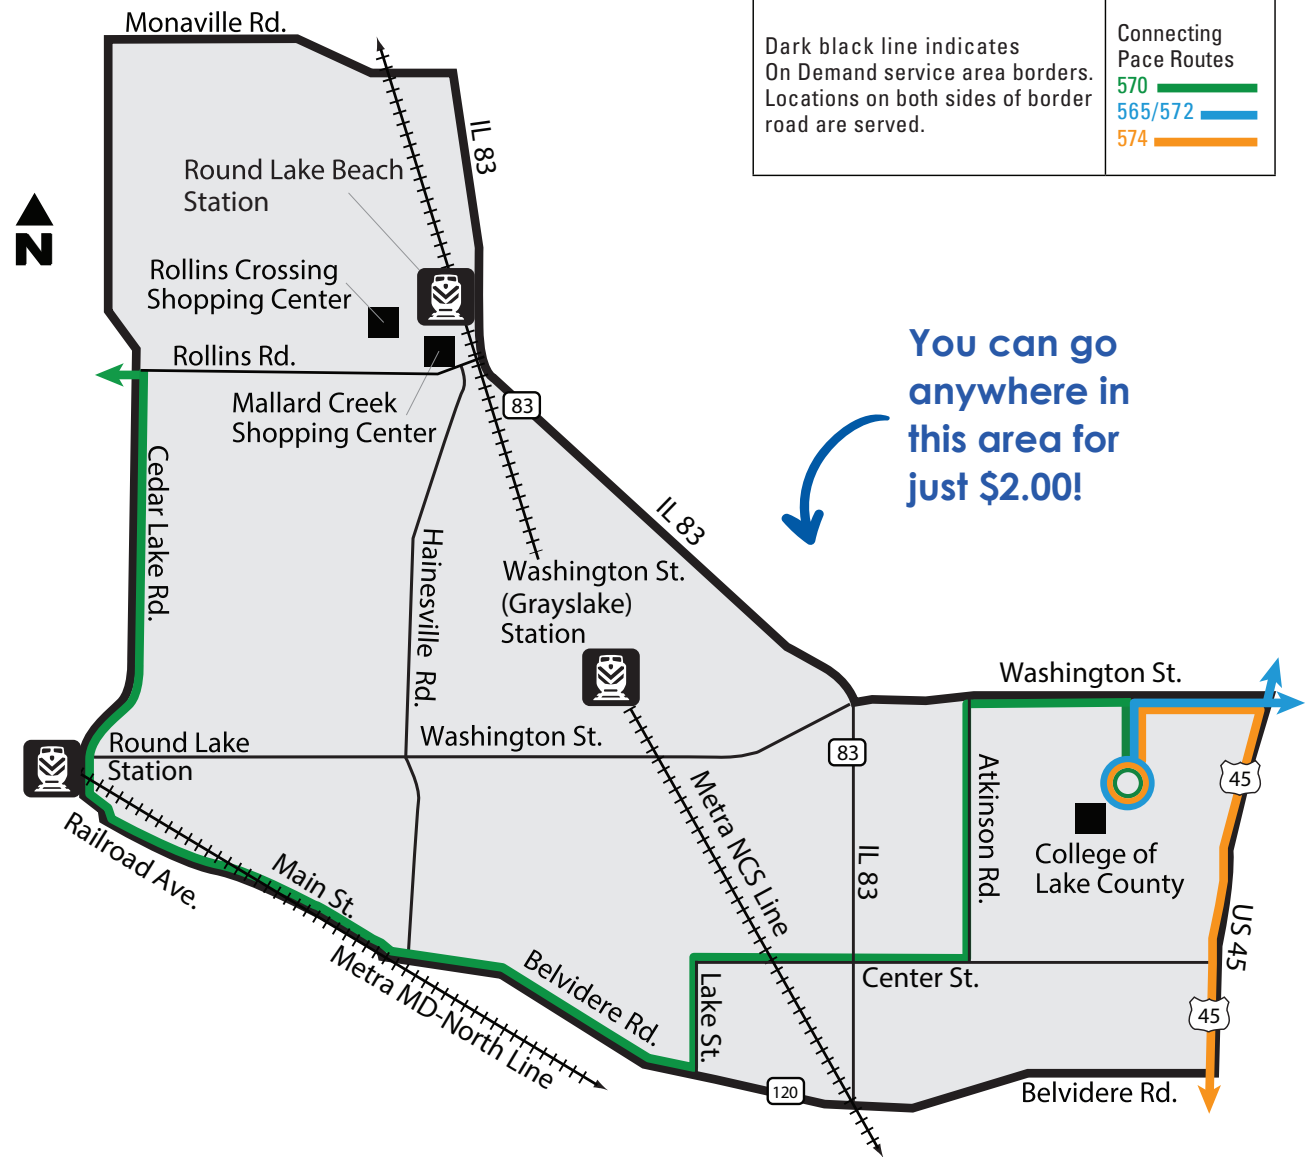

An affordable ride is right outside your front door.

Say hello to convenience with Pace On Demand. Previously known as Call-n-Ride, our On Demand service is a reservation based, curb-to-curb, public transportation service that is open to the general public.

At the College of Lake County, pickups do not need to be prearranged. See schedule on reverse.

Reserving your trip is easy. Simply give us a call, or book online, to go anywhere in the designated area for just $2.00 each way. Rides are booked on a first come, first serve basis, so make sure to secure your spot at least one hour or (up to 7 days) in advance. Get out the door and on your way with On Demand. All On Demand vehicles are wheelchair accessible.

Visit PaceBus.com for more information.

Get started:

Weekdays
6:00 am - 6:15 pm

Reservations
1 hour - 1 day prior

Online
PaceBus.com/OnDemand

Phone
847-847-9169

One way $2.00
Cash = $2.25

Get riding!