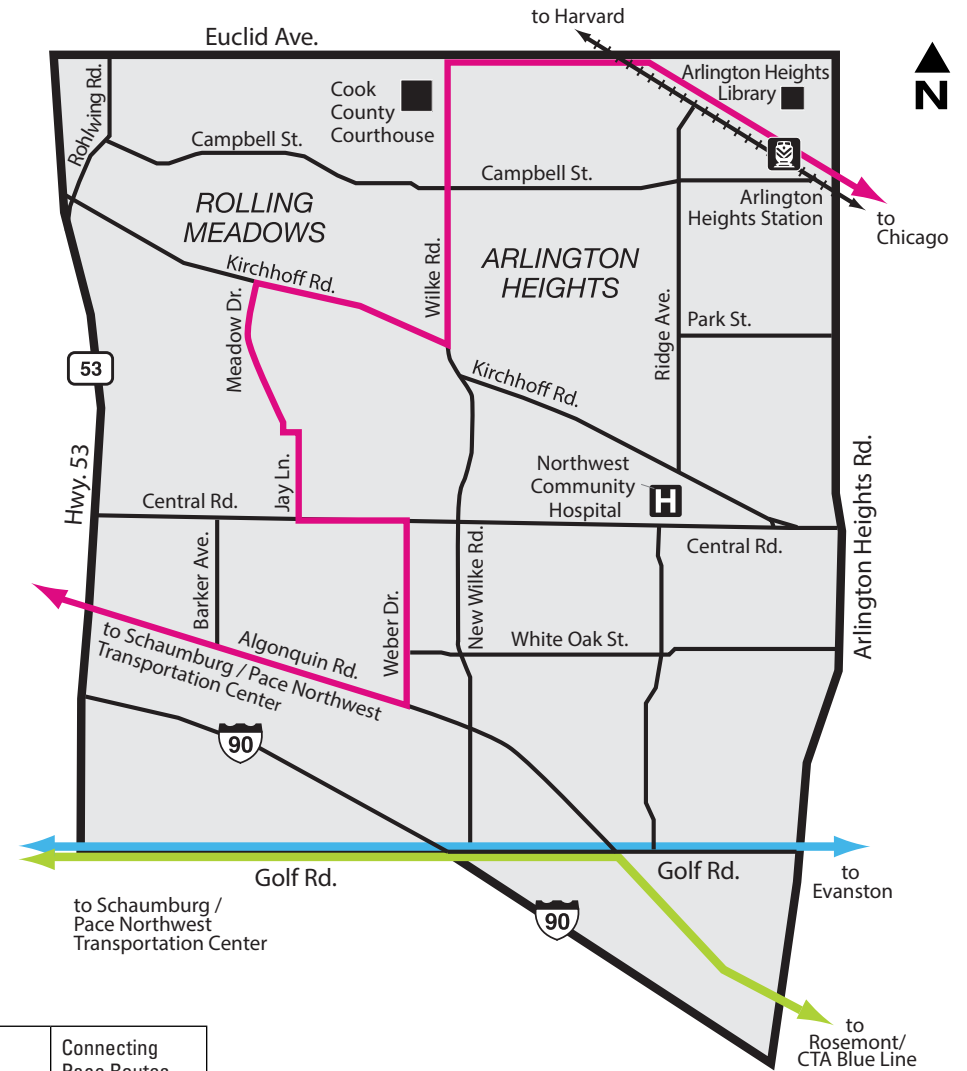

Say hello to convenience with Pace On Demand. Previously known as Call-n-Ride, our On Demand service is a reservation based, curb-to-curb, public transportation service for commuters just like you.

Reserving your trip is easy. Simply give us a call, or book online, to go anywhere in the designated area for just \$2.00 each way. Rides are booked on a first come, first serve basis, so make sure to secure your spot at least one hour or (up to 7 days) in advance. Get out the door and on your way with On Demand.

You can go anywhere in this area for just \$2.00!

Dark black line indicates On Demand service area borders. Locations on both sides of border road are served.	Connecting Pace Routes  208  606  696
--	--