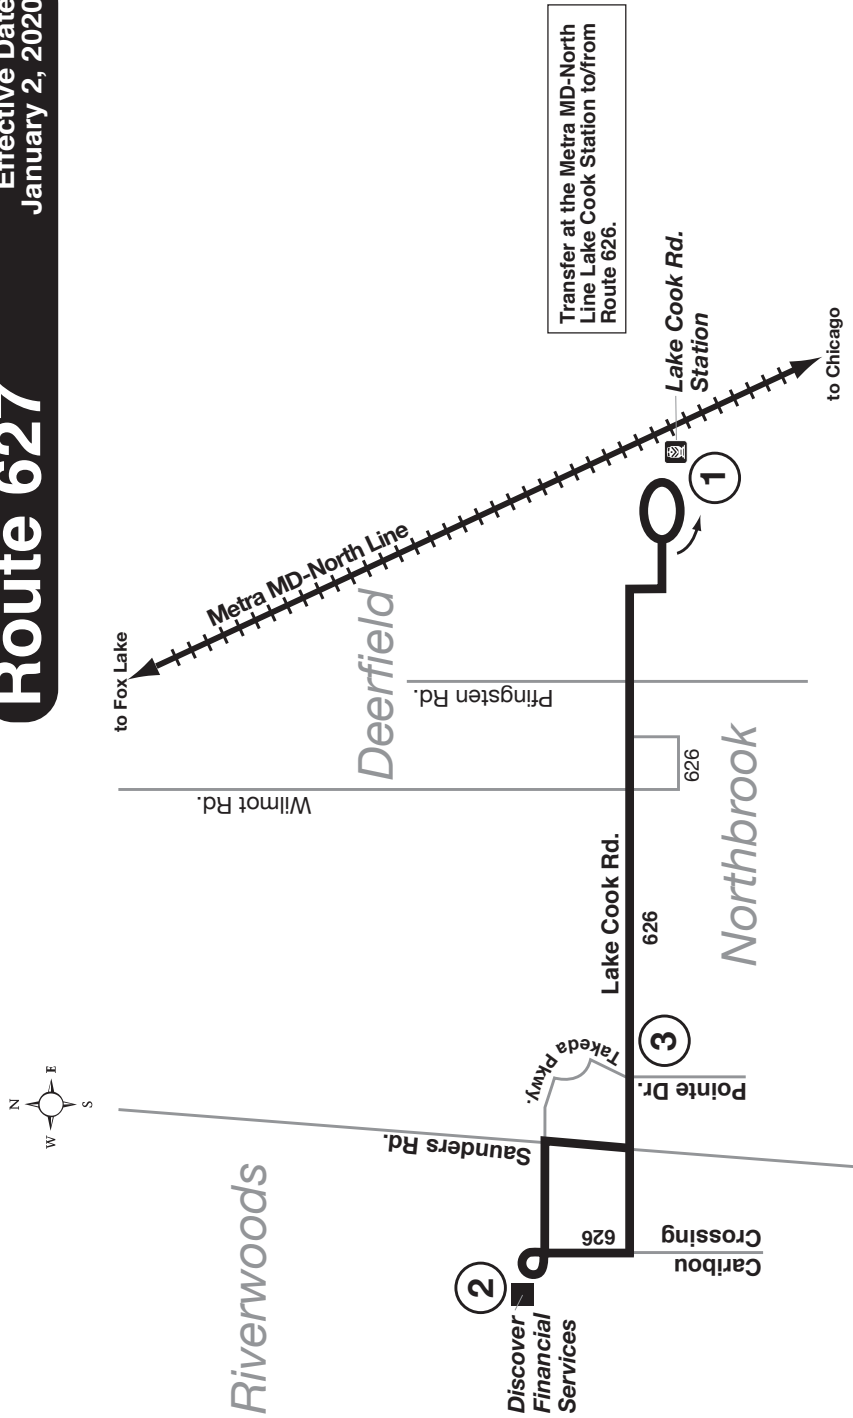

# Route 627

Effective Date  
January 2, 2020

### CARRIER INFORMATION

**OPERATED BY: Pace North Shore**  
For lost and found call (847) 869-3878

## METRA MD-NORTH LINE TRAIN SCHEDULE

T - Transfer at Deerfield Station to the 8:26am southbound train to Lake Cook Road Station.