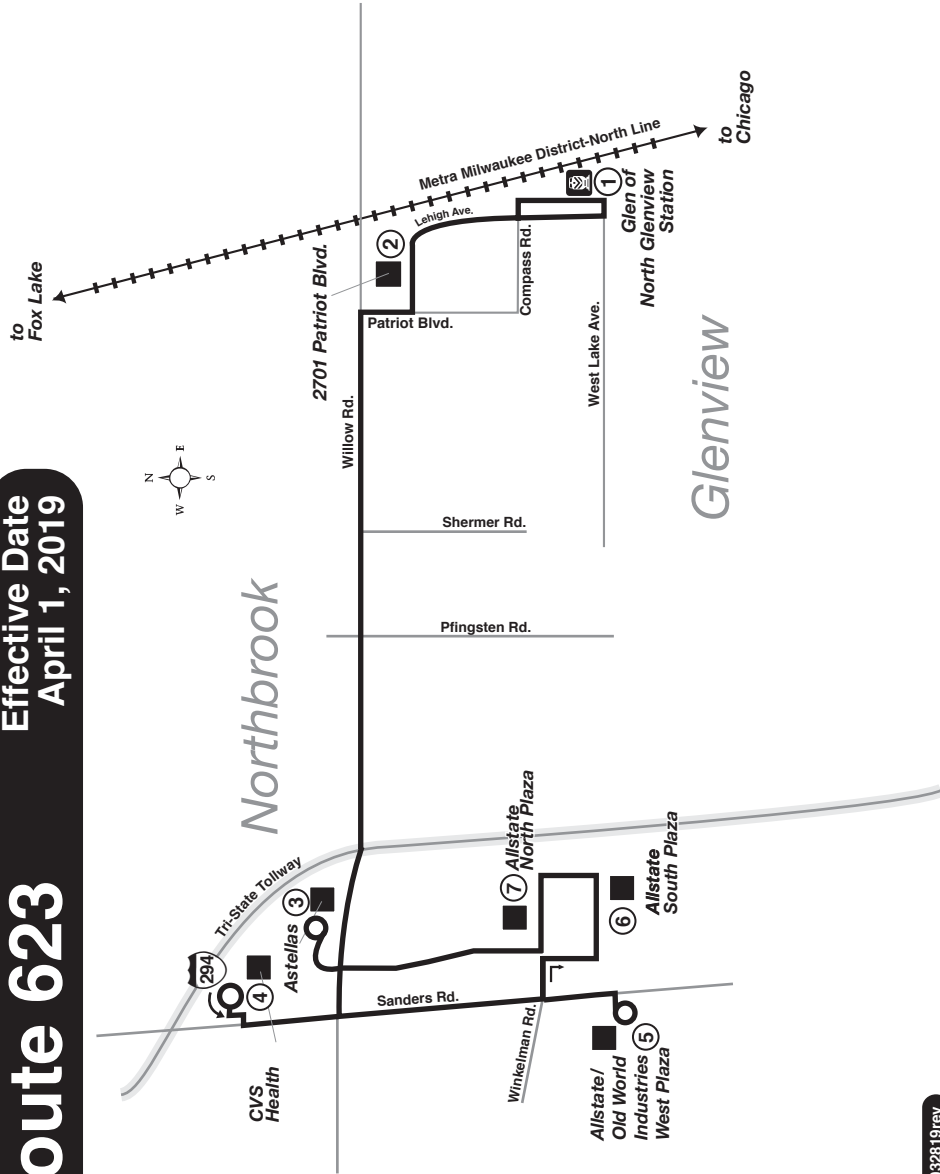

Effective Date  
April 1, 2019

Route 623

-022019rev-032819rev

**SHUTTLE BUG FARE ROUTE**

Use your Ventra® Card  
or exact fare in cash.

**Driver Has No Change**

Customers may use a Ventra Card, contactless bankcard, Ventra Ticket, Ride Free or Reduced Fare permit, or cash to pay fares on Pace fixed route services. Reduced fares are available for children (ages 7-11) and high school, junior high and grammar school students (ages 12-20) presenting a valid Ventra Student Riding Permit or valid school I.D. between 5:30am and 8:30pm on school days. Seniors 65 and older, people with disabilities and individuals with a valid Medicare card qualify for reduced fares. A valid RTA Reduced Fare Permit must be presented when using cash to pay a reduced fare. Eligible seniors and people with disabilities may ride fixed route services for free through the RTA Ride Free Program. Please contact the RTA at (312) 913-3110 for more information on free and reduced fares. Free rides are offered to children under 7 (max two children per fare paying adult), law enforcement officers and firefighters in full uniform or presenting a badge, and active duty military personnel in uniform. See the Pace Fare Guide for current fares, passes, restrictions and additional information. Visit [ventrachicago.com](http://ventrachicago.com) or call 877-NOW-VENTRA to purchase and load value and passes onto your Ventra Card.

**WEEKDAY EASTBOUND**

METRA MILWAUKEE-DISTRICT NORTH LINE								
GLEN OF NORTH GLENVIEW STATION								
ASTELLAS	CVS HEALTH	ALLSTATE/ OLD WORLD INDUSTRIES WEST PLAZA	ALLSTATE SOUTH PLAZA	ALLSTATE NORTH PLAZA	2701 PATRIOT BLVD.	BUS ARRIVES	TRAIN TO FOX LAKE DEPARTS	TRAIN TO CHICAGO DEPARTS
3:45PM	3:49PM	3:56PM	4:00PM	4:02PM	4:12PM	4:14PM	4:23PM	4:36PM
4:43	4:47	4:54	4:58	5:00	5:10	5:12	5:20	5:30
5:39	5:43	5:50	5:54	5:56	6:06	6:08	6:20	6:30