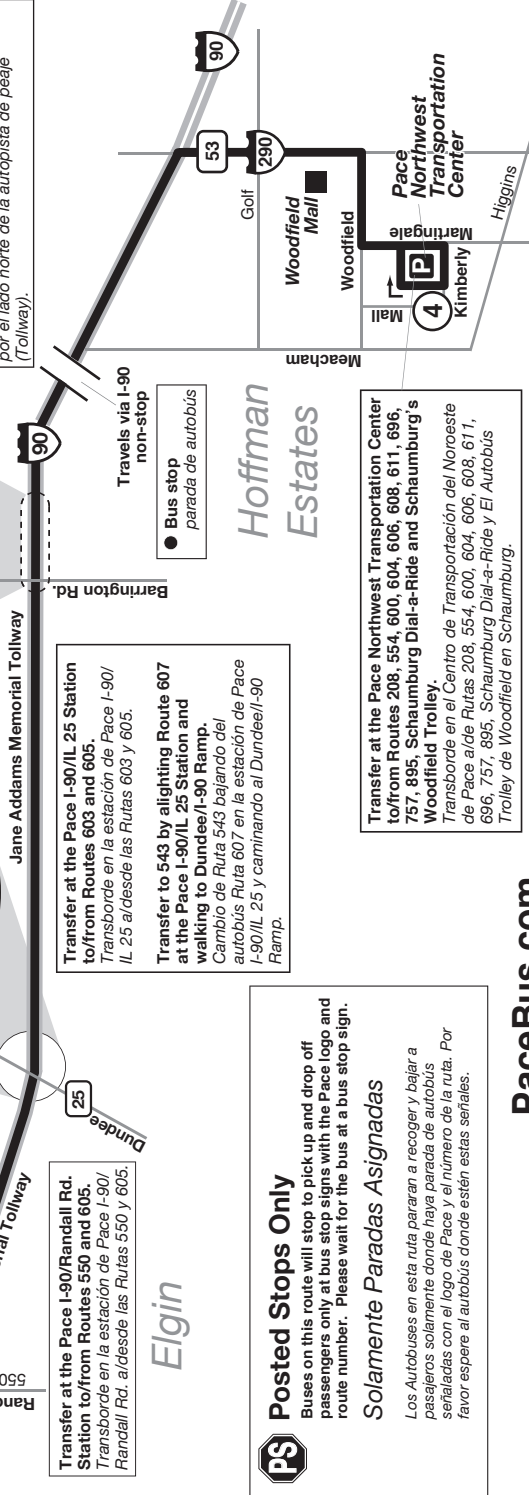

Buses serve the in-line station on I-90. Los autobuses sirven la estación en la autopista I-90.

Transfer at the Pace I-90/Barrington Rd. Station to/from Routes 603, 605, 610 and Pace Hoffman Estates On Demand. Call 224-323-2998 for details about On Demand service boundaries, service hours and to schedule a ride — or book online at PaceBus.com/ondemand.
Transbordar en la estación de Pace I-90/Barrington Rd. a/desde las Rutas 603, 605, 610 y servicio Pace Hoffman Estates On Demand. Llame al 224-323-2998 para detalles sobre el servicio On Demand incluyendo límites del área de servicio, el horario, y para programar su viaje — o reserve su viaje en PaceBus.com/ondemand.

Passengers can access the Park-n-Ride on the North side of the Tollway. Los pasajeros pueden llegar al Park-n-Ride por el lado norte de la autopista de peaje (Tollway).

Transfer at the Pace I-90/Randall Rd. Station to/from Routes 550 and 605. Transborde en la estación de Pace I-90/Randall Rd. a/desde las Rutas 550 y 605.

Elgin

PS Posted Stops Only

Buses on this route will stop to pick up and drop off passengers only at bus stop signs with the Pace logo and route number. Please wait for the bus at a bus stop sign.

Solamente Paradas Asignadas

Los Autobuses en esta ruta pararan a recoger y bajar a pasajeros solamente donde haya paradas de autobús señaladas con el logo de Pace y el número de la ruta. Por favor espere al autobús donde estén estas señales.

Transfer at the Pace I-90/IL 25 Station to/from Routes 603 and 605. Transborde en la estación de Pace I-90/IL 25 a/desde las Rutas 603 y 605.

Transfer to 543 by alighting Route 607 at the Pace I-90/IL 25 Station and walking to Dundee/I-90 Ramp. Cambio de Ruta 543 bajando del autobús Ruta 607 en la estación de Pace I-90/IL 25 y caminando al Dundee/I-90 Ramp.

Transfer at the Pace Northwest Transportation Center to/from Routes 208, 554, 600, 604, 606, 608, 611, 696, 757, 895, Schaumburg Dial-a-Ride and Schaumburg's Woodfield Trolley. Transborde en el Centro de Transportación del Noroeste de Pace a/desde Rutas 208, 554, 600, 604, 606, 608, 611, 696, 757, 895, Schaumburg Dial-a-Ride y El Autobús Trolley de Woodfield en Schaumburg.

PaceBus.com

© 2019 Pace - 03172019

REGULAR FARE ROUTE

Use your Ventra® Card or exact fare in cash.
Driver Has No Change

TRAVEL INFORMATION

For travel information:
RTA Travel Information Center
(312) 836-7000

For other information:
Pace Customer Relations
(847) 364-PACE (7223)

CARRIER INFORMATION

OPERATED BY: Pace River
For lost and found call (847) 931-6745

ADDITIONAL INFORMATION

TARIFA PARA RUTA REGULAR

Use su tarjeta Ventra® o tarifa exacta en efectivo.

El Conductor No Tiene Cambio

CENTRO DE INFORMACION

Para información sobre viajes:
Centro de Información sobre Viajes del RTA
(312) 836-7000

Para otra información:
Departamento de Servicio al Cliente de Pace
(847) 364-PACE (7223)

COMPAÑIA DE TRANSPORTE

OPERADO POR: Pace River
Para información sobre objetos perdidos (847) 931-6745

INFORMACIÓN ADICIONAL

607

I-90/Randall Rd. Station – Schaumburg Express

All Pace service is wheelchair accessible.