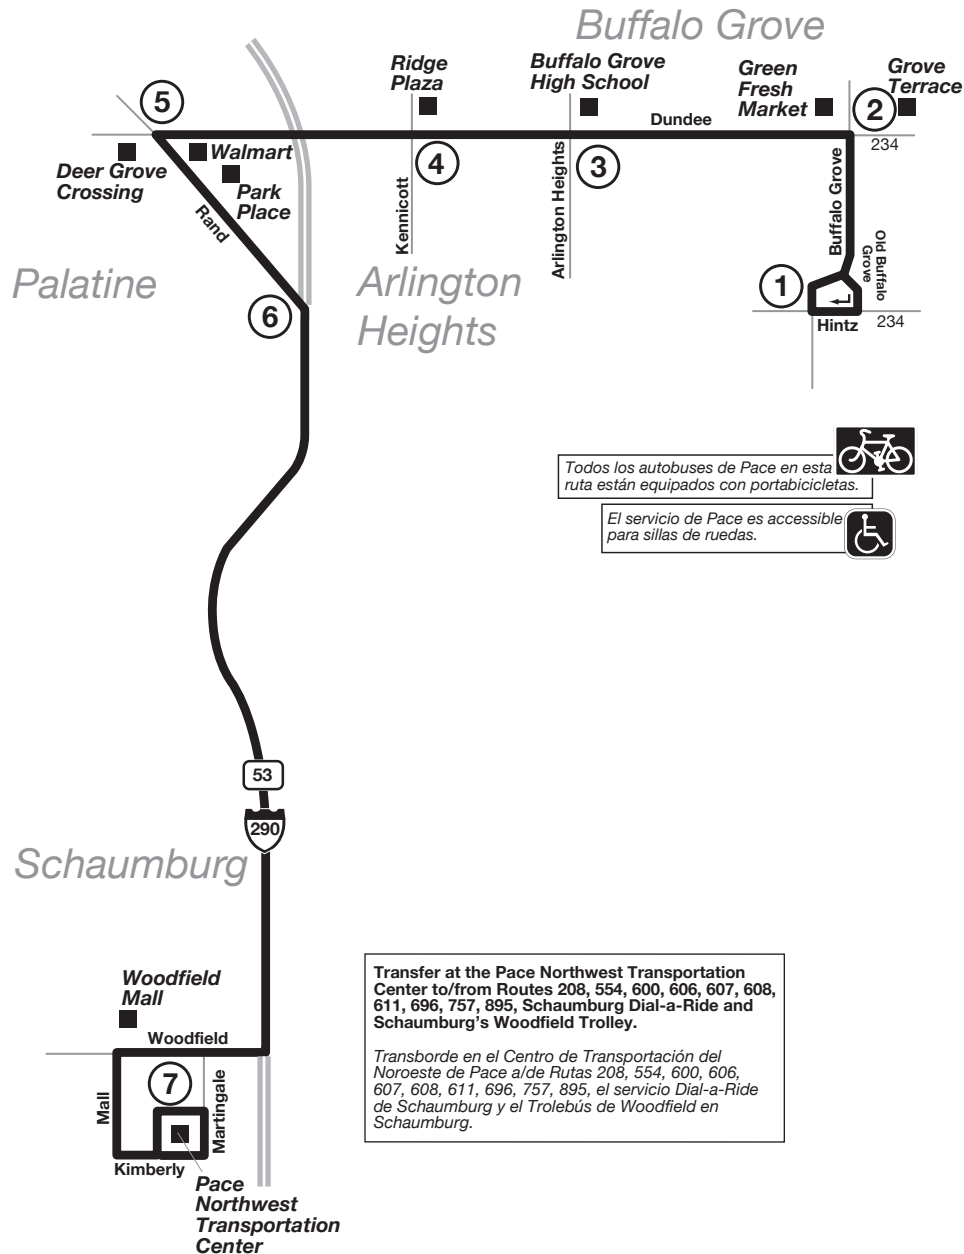

Route 604

Effective Date
August 12, 2019

Todos los autobuses de Pace en esta ruta están equipados con portabicicletas.

El servicio de Pace es accesible para sillas de ruedas.

Transfer at the Pace Northwest Transportation Center to/from Routes 208, 554, 600, 606, 607, 608, 611, 696, 757, 895, Schaumburg Dial-a-Ride and Schaumburg's Woodfield Trolley.

Transborde en el Centro de Transportación del Noroeste de Pace a/de Rutas 208, 554, 600, 606, 607, 608, 611, 696, 757, 895, el servicio Dial-a-Ride de Schaumburg y el Trolebús de Woodfield en Schaumburg.

PaceBus.com

REGULAR FARE ROUTE

Use your Ventra® Card
or exact fare in cash.
Driver Has No Change

TRAVEL INFORMATION

For travel information:
RTA Travel Information Center
(312) 836-7000

For other information:
Pace Customer Relations
(847) 364-PACE (7223)

CARRIER INFORMATION

OPERATED BY: Pace Northwest
For lost and found call (847) 297-0135

ADDITIONAL INFORMATION

TARIFA PARA RUTA REGULAR

Use su tarjeta Ventra®
o tarifa exacta en efectivo.

El Conductor No Tiene Cambio

CENTRO DE INFORMACION

Para información sobre viajes:
Centro de Información sobre
Viajes del RTA
(312) 836-7000

Para otra información:
Departamento de Servicio al
Cliente de Pace
(847) 364-PACE (7223)

COMPANÍA DE TRANSPORTE

OPERADO POR: Pace Northwest
Para información sobre objetos perdidos (847) 297-0135

INFORMACIÓN ADICIONAL

604 Wheeling-Schaumburg

All Pace service is wheelchair accessible.