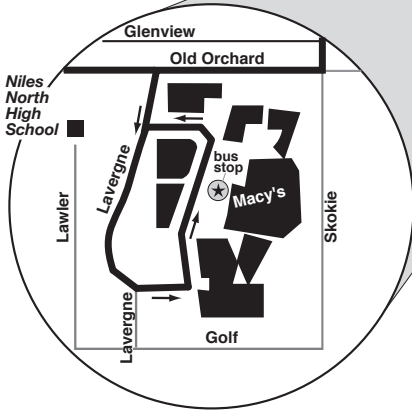

Route 422 Effective Date August 12, 2019

REGULAR FARE ROUTE

Use your Ventra® Card or exact fare in cash.
Driver Has No Change

TRAVEL INFORMATION

For travel information:
RTA Travel Information Center
(312) 836-7000

For other information:
Pace Customer Relations
(847) 364-PACE (7223)

CARRIER INFORMATION

OPERATED BY: Pace North Shore
For lost and found call (847) 869-3878

OPERATED BY: Pace Northwest
For lost and found call (847) 297-0135

ADDITIONAL INFORMATION

The schedules, fares and other information in this timetable are subject to change. Pace does not assume responsibility for errors in timetables, nor for inconvenience or damage resulting from delayed trains or buses or failure to make connections.