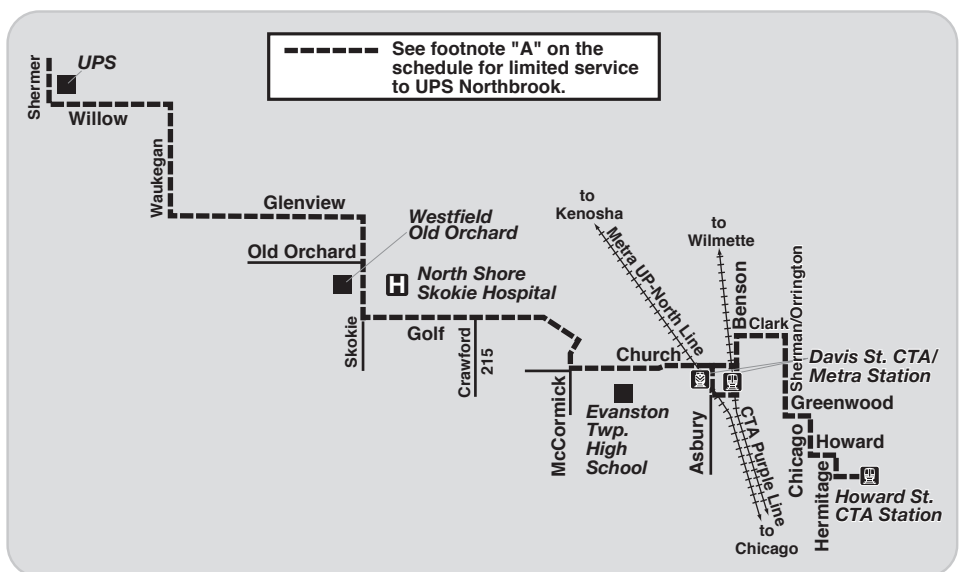

Route 422 Effective Date August 12, 2019

REGULAR FARE ROUTE

Use your Ventra® Card or exact fare in cash.
Driver Has No Change

TRAVEL INFORMATION

For travel information:
RTA Travel Information Center
(312) 836-7000

For other information:
Pace Customer Relations
(847) 364-PACE (7223)

CARRIER INFORMATION

OPERATED BY: Pace North Shore
For lost and found call (847) 869-3878

OPERATED BY: Pace Northwest
For lost and found call (847) 297-0135

ADDITIONAL INFORMATION

The schedules, fares and other information in this timetable are subject to change. Pace does not assume responsibility for errors in timetables, nor for inconvenience or damage resulting from delayed trains or buses or failure to make connections.

422 Linden CTA-Glenview-Northbrook Court

All Pace service is wheelchair accessible.

All Pace buses on this route are equipped with bike racks.

Major Destinations

- CTA Purple Line Linden Station
- Metra UP-North Line Wilmette Station
- Regina Dominican High School
- Edens Plaza
- Loyola Academy (Select trips)
- New Trier High School Northfield Campus (Select trips)
- Westfield Old Orchard
- Skokie Courthouse
- Amtrak/Metra MD-North Line Glenview Station
- UPS
- Metra MD-North Line Northbrook Station
- Northbrook Court

Weekday Service