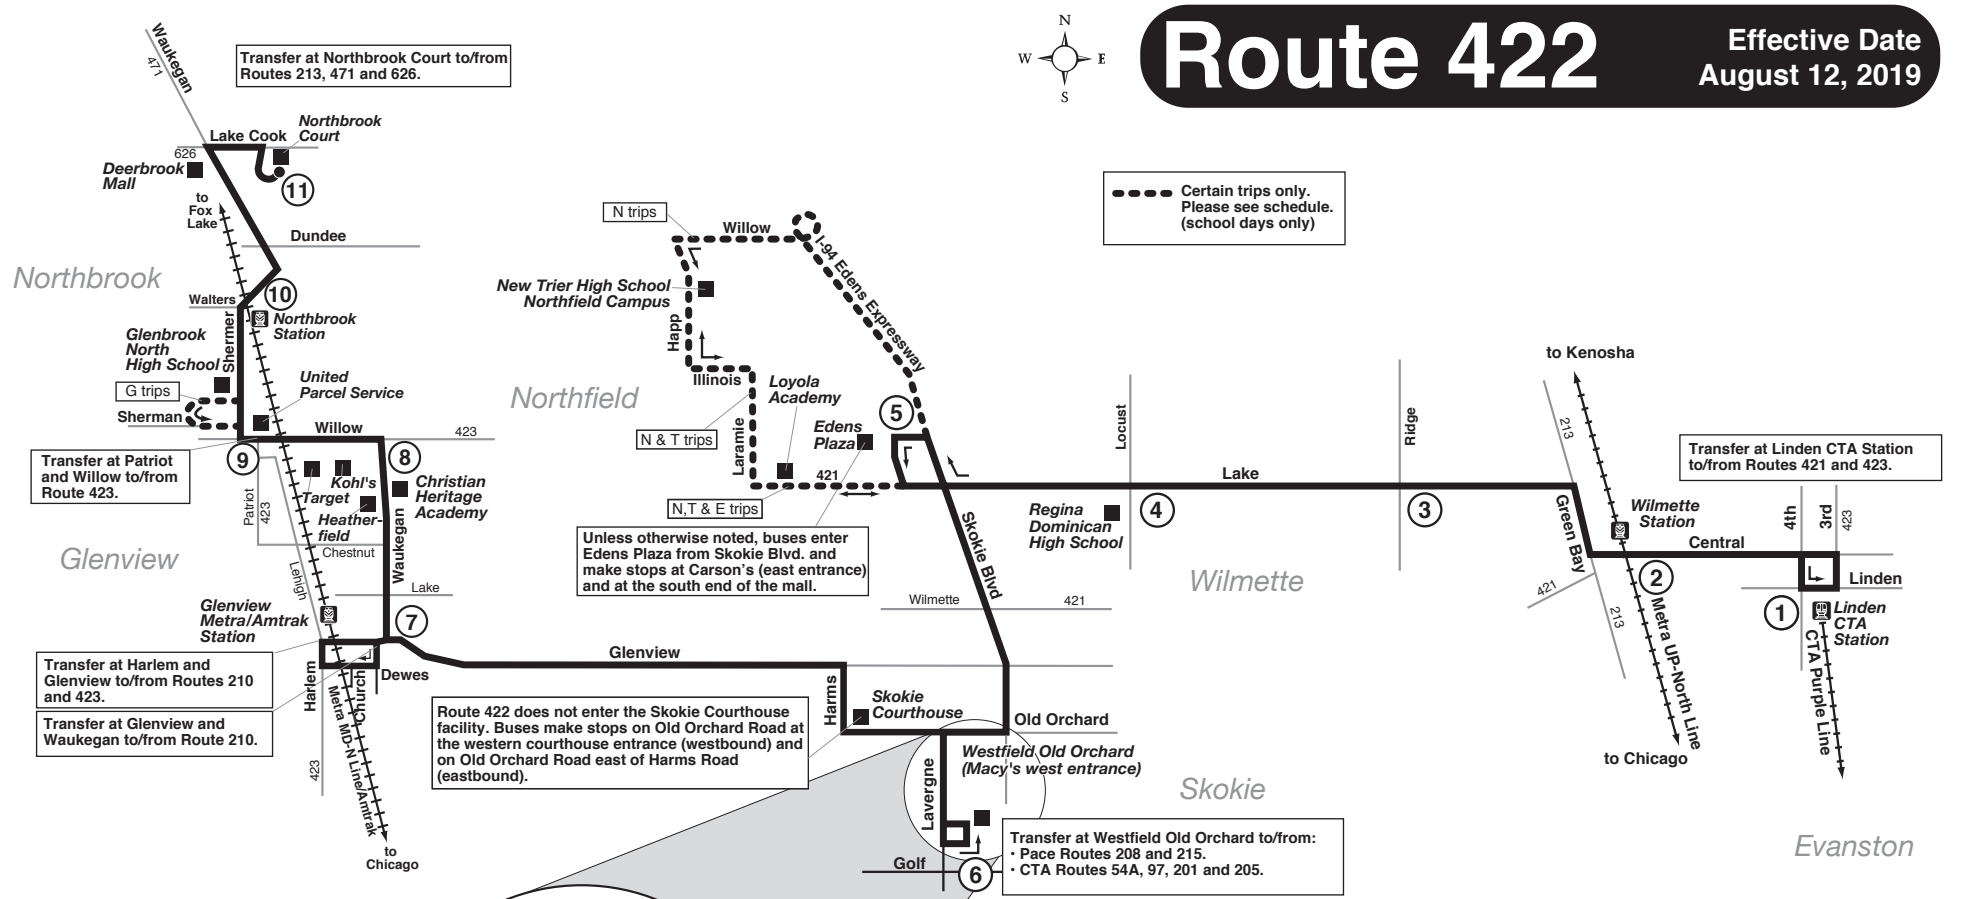

Route 422 Effective Date August 12, 2019

REGULAR FARE ROUTE

Use your Ventra® Card or exact fare in cash.
Driver Has No Change

TRAVEL INFORMATION

For travel information:
RTA Travel Information Center
(312) 836-7000

For other information:
Pace Customer Relations
(847) 364-PACE (7223)

CARRIER INFORMATION

OPERATED BY: Pace North Shore
For lost and found call (847) 869-3878

OPERATED BY: Pace Northwest
For lost and found call (847) 297-0135

ADDITIONAL INFORMATION

The schedules, fares and other information in this timetable are subject to change. Pace does not assume responsibility for errors in timetables, nor for inconvenience or damage resulting from delayed trains or buses or failure to make connections.

422 Linden CTA-Glenview-Northbrook Court

All Pace service is wheelchair accessible.

All Pace buses on this route are equipped with bike racks.

Major Destinations

- CTA Purple Line Linden Station
- Metra UP-North Line Wilmette Station
- Regina Dominican High School
- Edens Plaza
- Loyola Academy (Select trips)
- New Trier High School Northfield Campus (Select trips)
- Westfield Old Orchard
- Skokie Courthouse
- Amtrak/Metra MD-North Line Glenview Station
- UPS
- Metra MD-North Line Northbrook Station
- Northbrook Court

Weekday Service