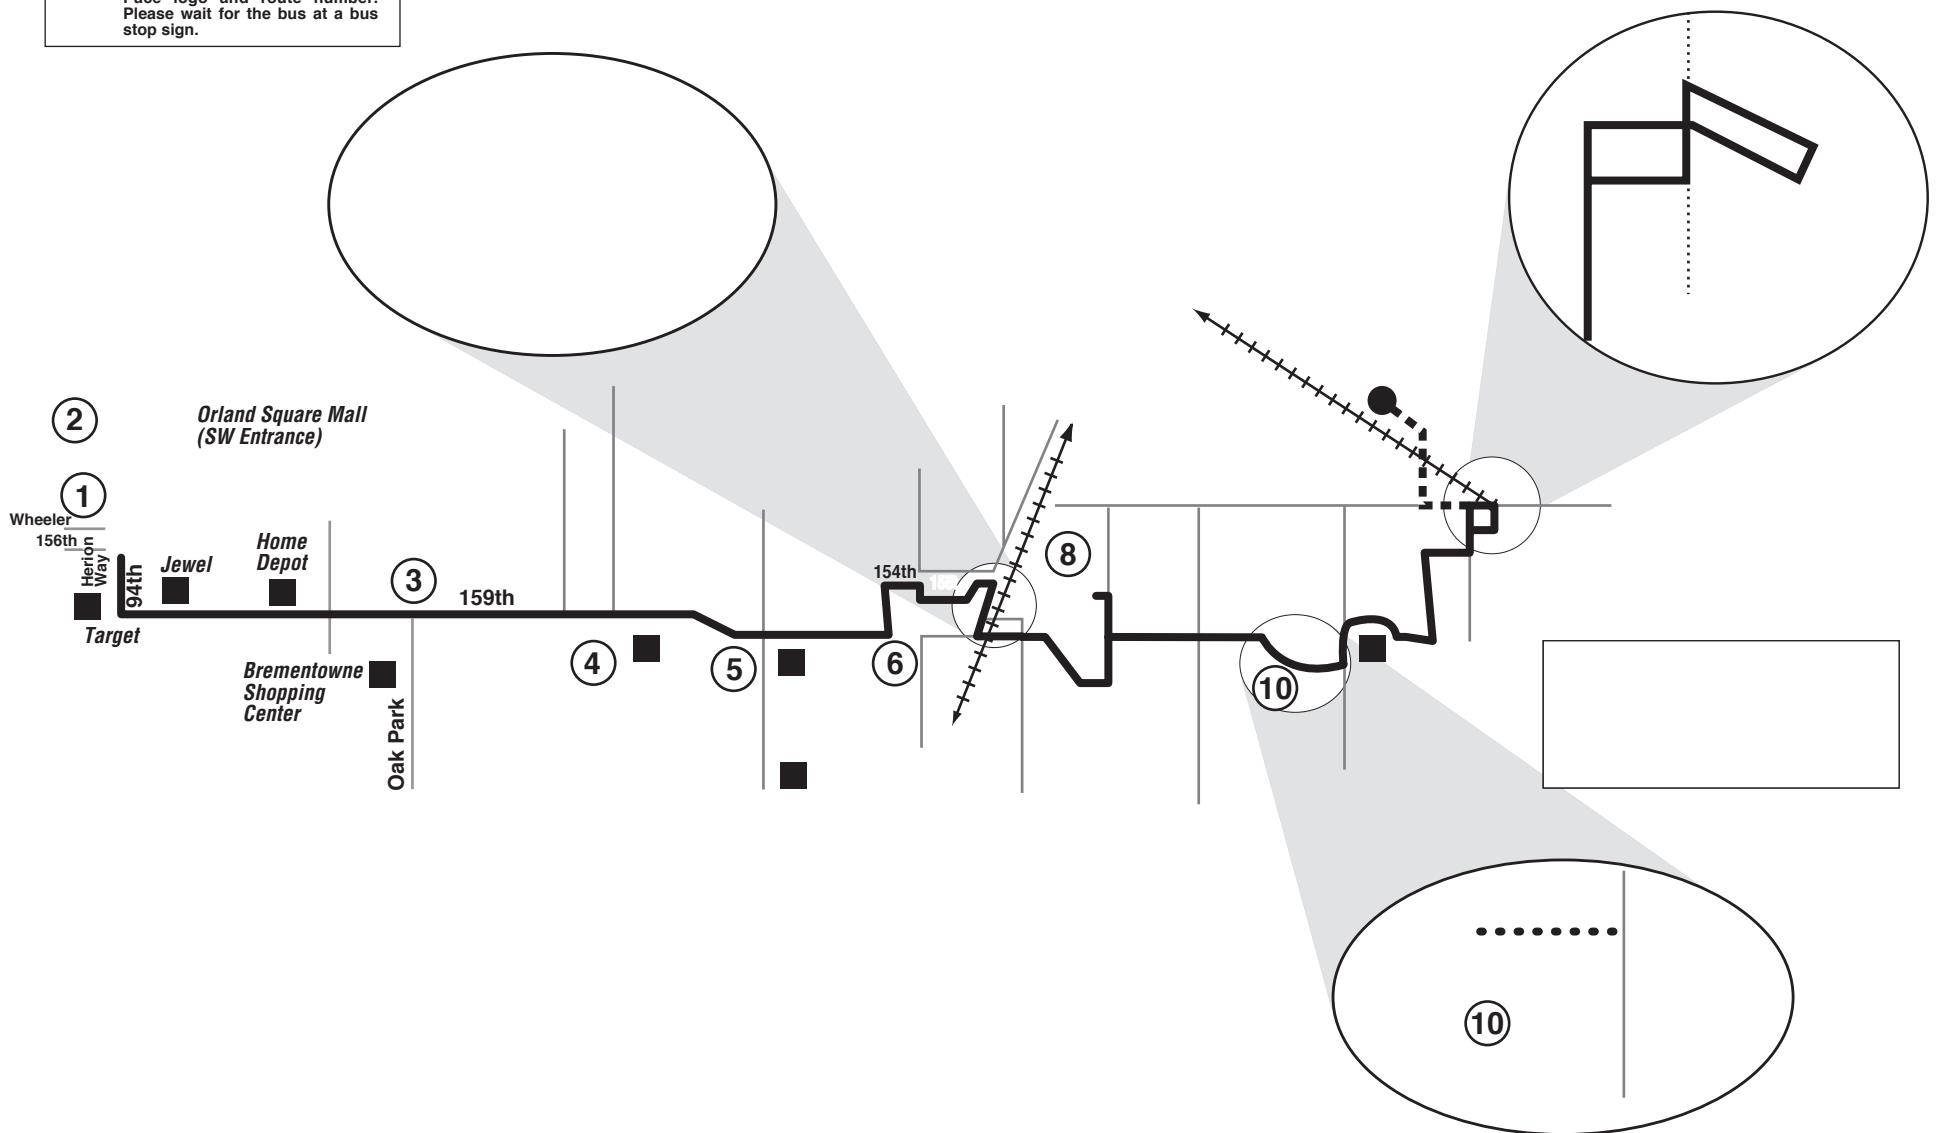

# Route 364

Effective Date  
December 8, 2019

Buses on this route will stop to pick up and drop off passengers only at bus stop signs with the Pace logo and route number. Please wait for the bus at a bus stop sign.

-061019rev-103019rev

## 364 159th St.

All Pace service is wheelchair accessible.

### Major Destinations

- Orland Square Mall
- Metra Rock Island District  
Oak Forest Station
- Oak Forest Health Center
- Ingalls Memorial Hospital
- Metra Electric District  
Harvey Station
- Pace Harvey Transportation  
Center
- South Suburban  
College
- River Oaks Center
- South Shore Line  
Hegewisch Station