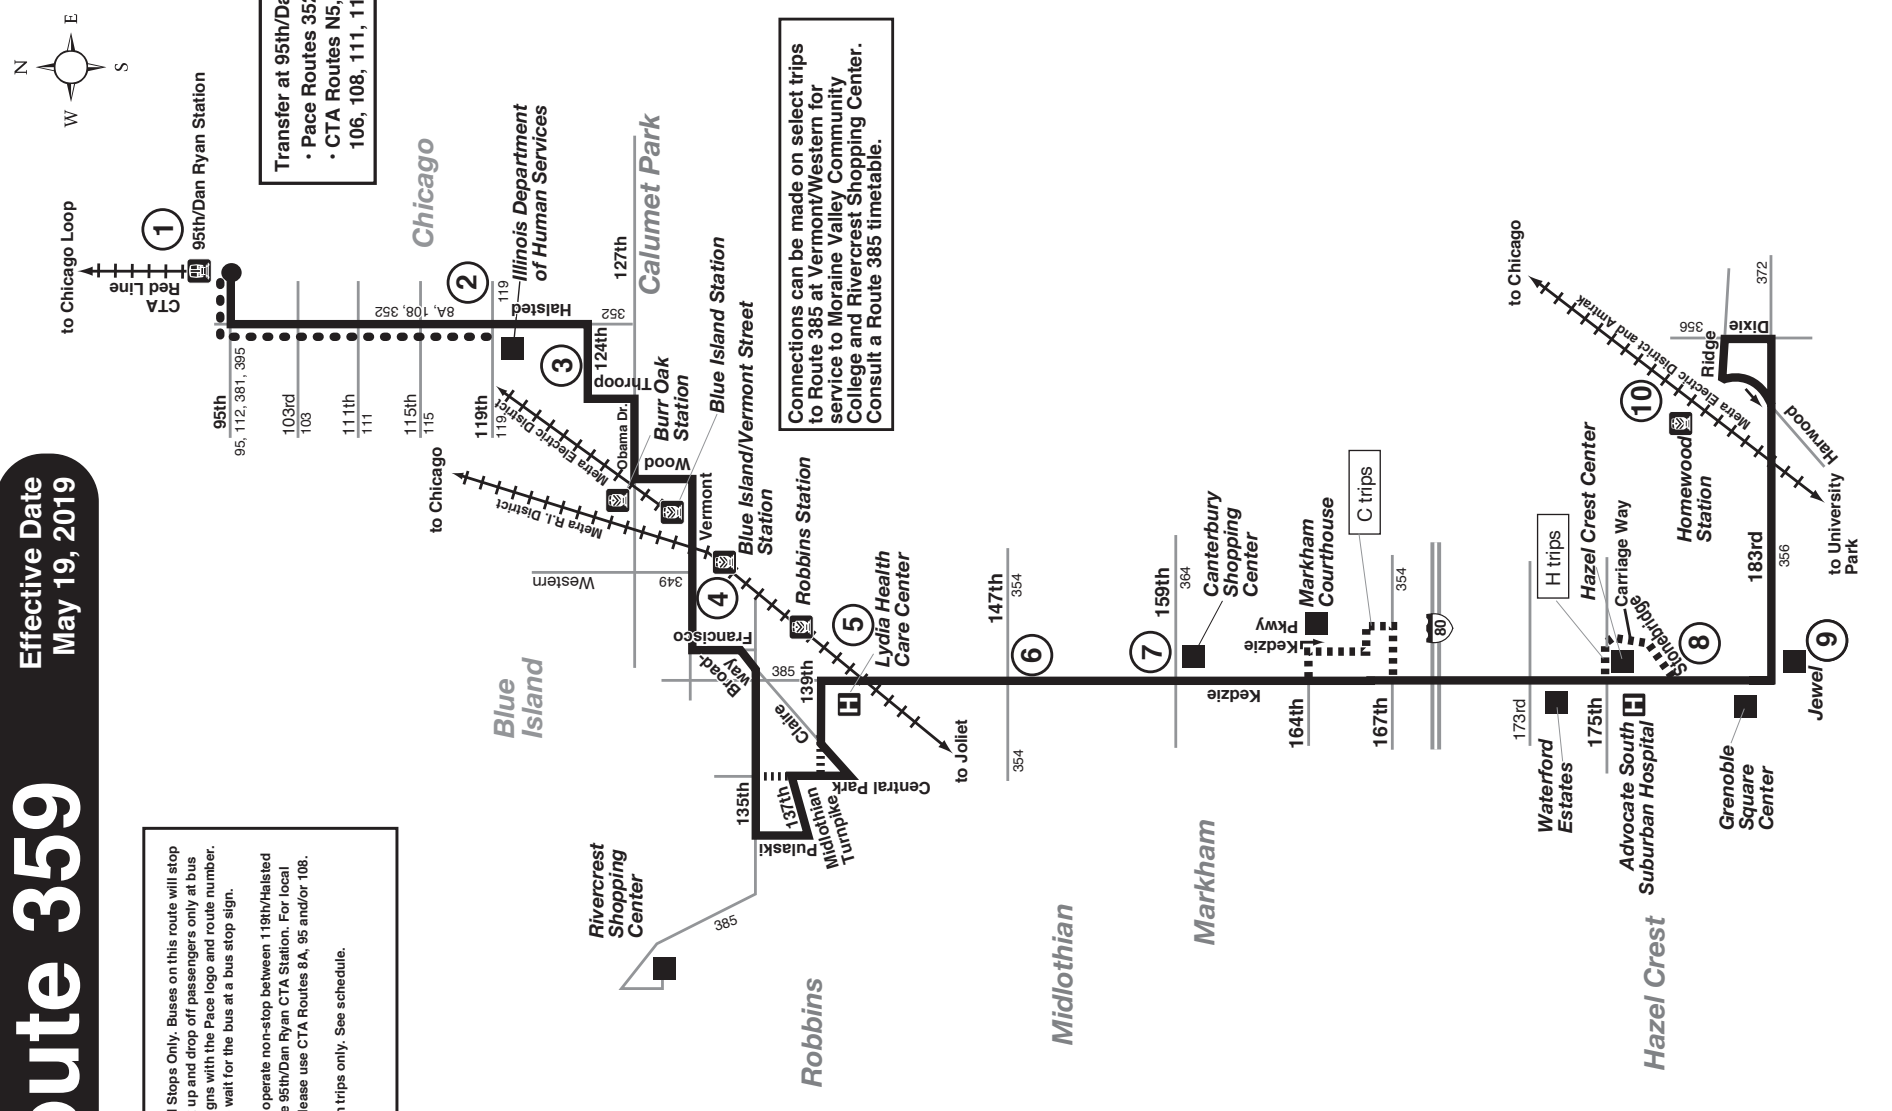

Route 359

Effective Date
May 19, 2019

PS Posted Stops Only. Buses on this route will stop to pick up and drop off passengers only at bus stop signs with the Pace logo and route number. Please wait for the bus at a bus stop sign.

Buses operate non-stop between 119th/Halsted and the 95th/Dan Ryan CTA Station. For local trips please use CTA Routes 8A, 95 and/or 108.

Certain trips only. See schedule.

Transfer at 95th/Dan Ryan Station to/from:
 - Pace Routes 352, 353, 381 and 395.
 - CTA Routes N5, N9, 29, 34, 95, 100, 103, 106, 108, 111, 112, 115 and 119.

Connections can be made on select trips to Route 385 at Vermont/Western for service to Moraine Valley Community College and Rivercrest Shopping Center. Consult a Route 385 timetable.

SUNDAY NORTHBOUND

	8	7	6	5	4	3	2	1
	STONEBRIDGE/ KEDZIE	159TH/ KEDZIE	147TH/ KEDZIE	139TH/ KEDZIE #	VERMONT/ WESTERN	124TH/ THROOP	119TH/ HALSTED *	95TH/ DAN RYAN
9:10AM		9:17AM	9:21AM	9:24AM	9:33AM	9:43AM	9:48AM	10:02AM
10:10		10:17	10:21	10:24	10:33	10:43	10:48	11:02
11:11		11:19	11:23	11:25	11:35	11:45	11:50	12:05PM
12:12PM		12:20PM	12:24PM	12:26PM	12:36PM	12:46PM	12:51PM	1:06
1:12		1:20	1:24	1:26	1:36	1:46	1:51	2:06
2:16		2:24	2:28	2:30	2:40	2:50	2:55	3:10
3:32		3:40	3:44	3:46	3:56	4:06	4:11	4:26
4:32		4:39	4:43	4:46	4:55	5:05	5:10	5:25
5:34		5:41	5:45	5:48	5:57	6:07	6:12	6:27
6:34		6:41	6:45	6:48	6:57	7:07	7:12	7:27
7:34		7:41	7:45	7:48	7:57	8:07	8:12	8:27
8:34		8:41	8:45	8:48	8:57	9:07	9:12	9:27
9:34		9:41	9:45	9:48	9:57	10:07	10:12	10:27
11:34		11:40	11:44	11:46	11:54	12:02AM	12:08AM	12:22AM

All Pace service is wheelchair accessible.

All Pace buses on this route are equipped with bike racks.

Posted Stops Only

Major Destinations

- CTA Red Line 95th/Dan Ryan Station
- Illinois Department of Human Services
- Metra Electric District Blue Island Station
- Markham Courthouse
- Advocate South Suburban Hospital
- Amtrak/Metra Electric District Homewood Station