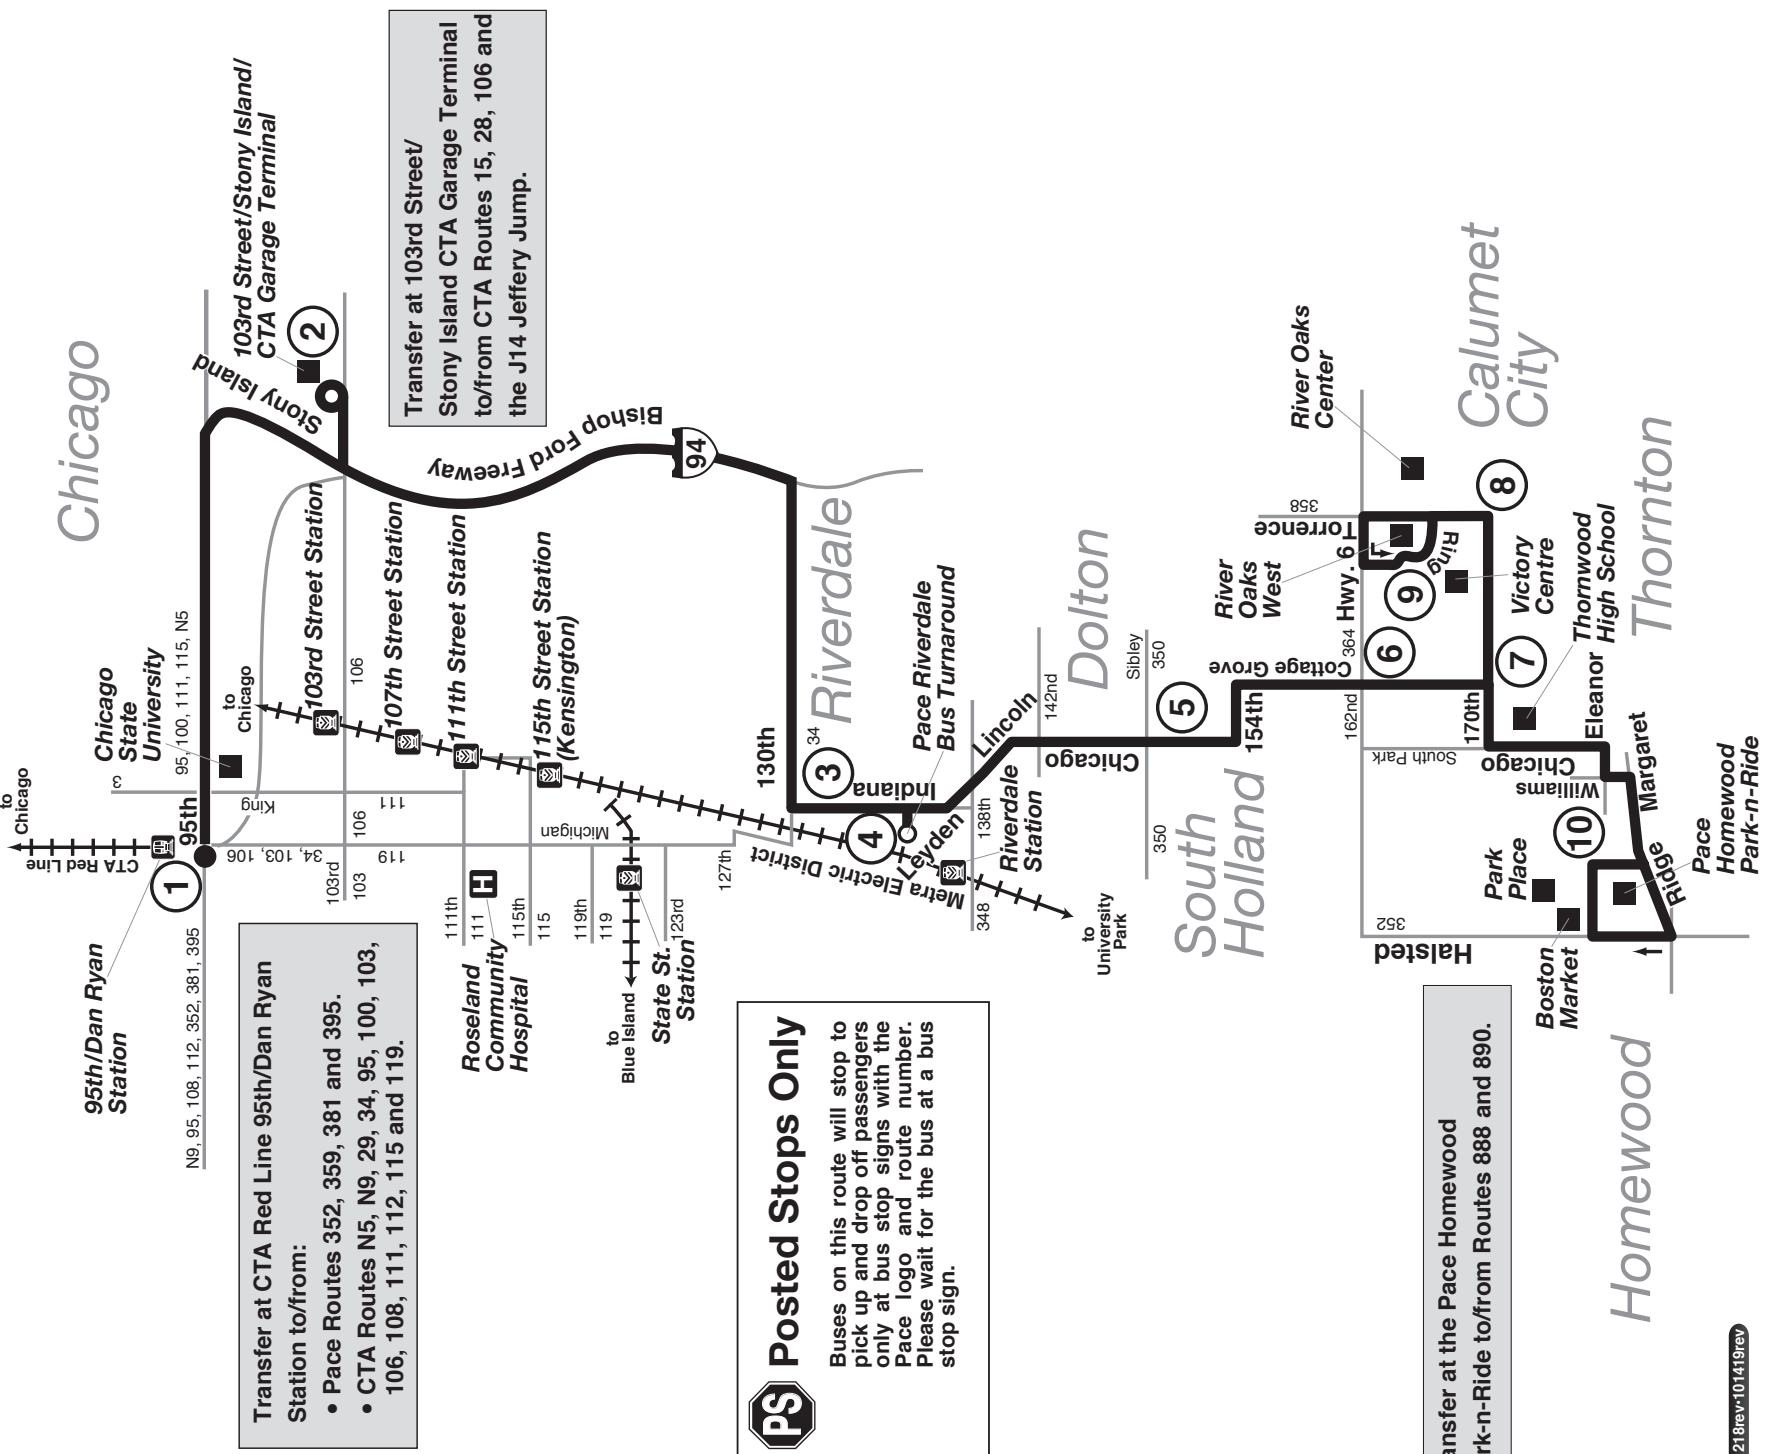

Route 353 Effective Date December 8, 2019

Transfer at CTA Red Line 95th/Dan Ryan Station to/from:

- Pace Routes 352, 359, 381 and 395.
- CTA Routes N5, N9, 29, 34, 95, 100, 103, 106, 108, 111, 112, 115 and 119.

PS Posted Stops Only

Buses on this route will stop to pick up and drop off passengers only at bus stop signs with the Pace logo and route number. Please wait for the bus at a bus stop sign.

Transfer at the Pace Homewood Park-n-Ride to/from Routes 888 and 890.

SUNDAY SOUTHBOUND

	1	2	3	4	5	6	7	8	9	10
CTA RED LINE 95TH/DAN RYAN STATION	7:51AM									
103RD/STONY ISLAND		9:01AM								
130TH/INDIANA			9:10							
PACE RIVERDALE TURNAROUND				9:13						
170TH/TORRENCE					9:25					
COTTAGE GROVE/HWY 6						9:28				
SIBLEY/CHICAGO HWY 6							9:30			
PACE HOMEWOOD PARK-N-RIDE								9:39AM		
12:06PM										
1:11										
2:16										
3:21										
4:26										
5:31										
6:36										
7:41										
8:46										
9:46										
10:46										

 Buses will stop at Posted Stops Only along the entire route.

Sunday service will operate on New Year's Day, Memorial Day, Independence Day, Labor Day, Thanksgiving and Christmas.