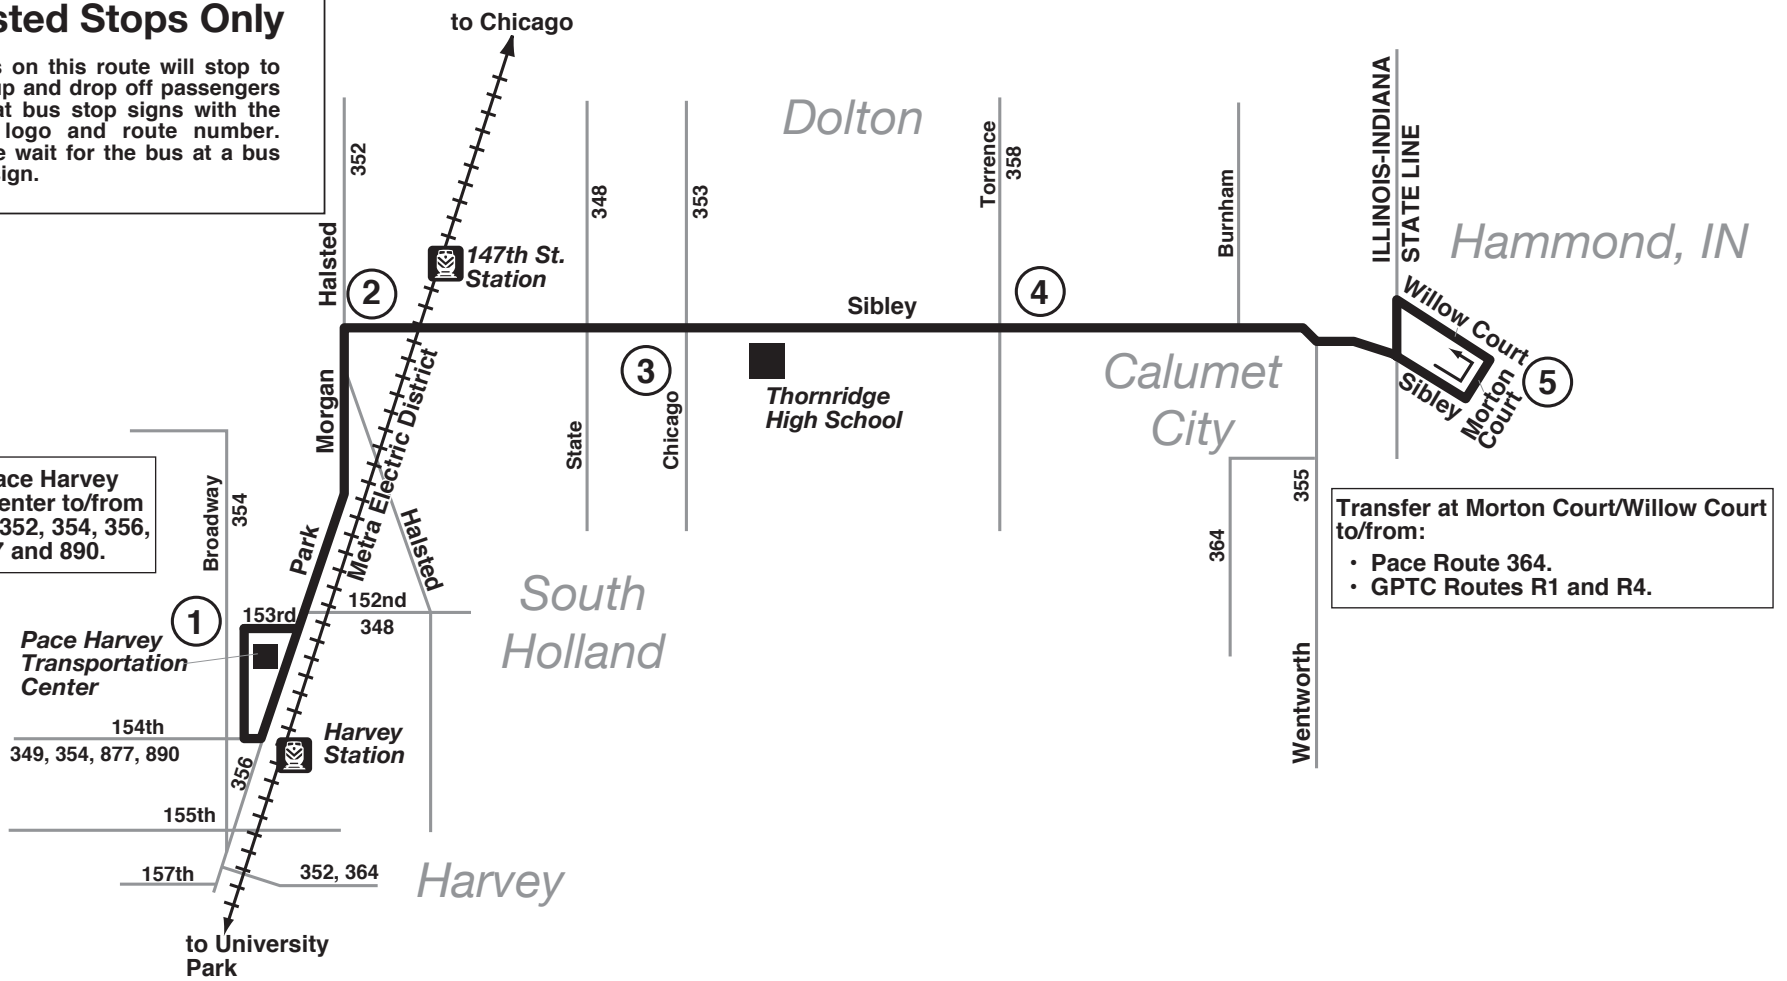

Route 350

Effective Date
May 19, 2019

Posted Stops Only

Buses on this route will stop to pick up and drop off passengers only at bus stop signs with the Pace logo and route number. Please wait for the bus at a bus stop sign.

Transfer at the Pace Harvey Transportation Center to/from Routes 348, 349, 352, 354, 356, 360, 361, 364, 877 and 890.

Transfer at Morton Court/Willow Court to/from:
• Pace Route 364.
• GPTC Routes R1 and R4.

100317rev-060519rev

REGULAR FARE ROUTE

Use your Ventra® Card
or exact fare in cash.
Driver Has No Change

TRAVEL INFORMATION

For travel information:
RTA Travel Information Center
(312) 836-7000

For other information:
Pace Customer Relations
(847) 364-PACE (7223)

CARRIER INFORMATION

OPERATED BY: Pace South
For lost and found call (708) 331-0051