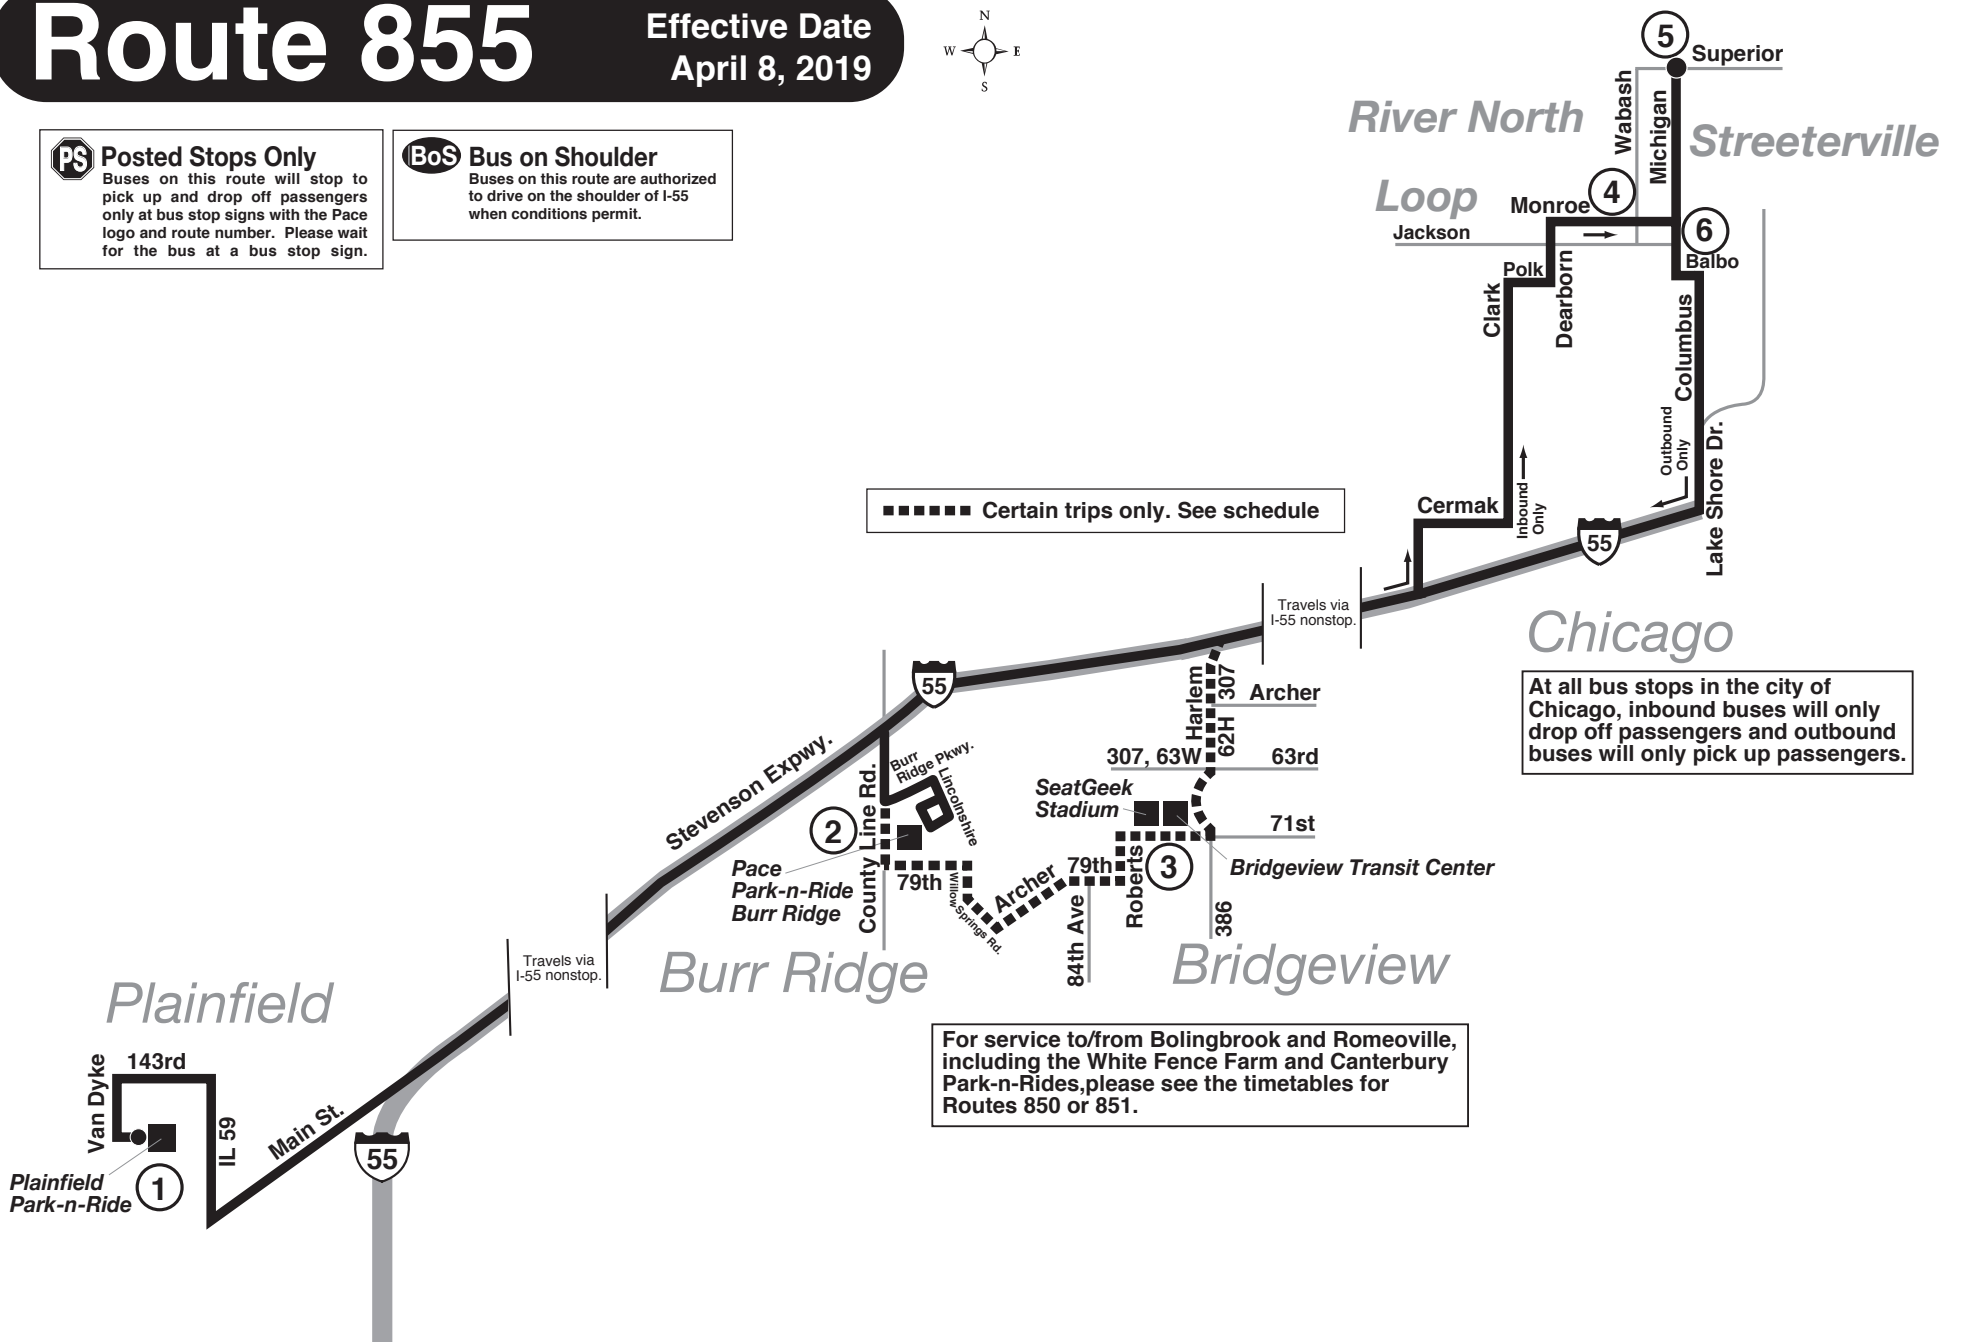

Route 855

Effective Date
April 8, 2019

PS Posted Stops Only
Buses on this route will stop to pick up and drop off passengers only at bus stop signs with the Pace logo and route number. Please wait for the bus at a bus stop sign.

BoS Bus on Shoulder
Buses on this route are authorized to drive on the shoulder of I-55 when conditions permit.

-022619rev-040919rev

PaceBus.com

PREMIUM FARE ROUTE

Use your Ventra® Card
or exact fare in cash.
Driver Has No Change

Customers may use a Ventra Card, contactless bankcard, Ventra Ticket, Ride Free or Reduced Fare permit, or cash to pay fares on Pace fixed route services. Reduced fares are available for children (ages 7-11) and high school, junior high and grammar school students (ages 12-20) presenting a valid Ventra Student Riding Permit or valid school I.D. between 5:30am and 8:30pm on school days. Seniors 65 and older, people with disabilities and individuals with a valid Medicare card qualify for reduced fares. A valid RTA Reduced Fare Permit must be presented when using cash to pay a reduced fare. Eligible seniors and people with disabilities may ride fixed route services for free through the RTA Ride Free Program. Please contact the RTA at (312) 913-3110 for more information on free and reduced fares. Free rides are offered to children under 7 (max two children per fare paying adult), law enforcement officers and firefighters in full uniform or presenting a badge, and active duty military personnel in uniform. See the Pace Fare Guide for current fares, passes, restrictions and additional information. Visit ventrachicago.com or call 877-NOW-VENTRA to purchase and load value and passes onto your Ventra Card.

TRAVEL INFORMATION

If you need transit information please call
The RTA Travel Information Center.
(Open daily) (312) 836-7000

For Customer Relations support please
call Pace. (Open Monday-Friday)
(847) 364-PACE (7223)

CARRIER INFORMATION

OPERATED BY: Pace Southwest
For lost and found call (708) 598-5141

OPERATED BY: Pace Heritage
For lost and found call (815) 723-3259

ADDITIONAL INFORMATION

The schedules, fares and other information in this timetable are subject to change. Pace does not assume responsibility for errors in timetables, nor for inconvenience or damage resulting from delayed trains or buses or failure to make connections.

PS Posted Stops Only
Buses on this route will stop to pick up and drop off passengers only at bus stop signs with the Pace logo and route number. Please wait for the bus at a bus stop sign.

BoS Bus on Shoulder
Buses on this route are authorized to drive on the shoulder of I-55 when conditions permit.

855 Plainfield-
East Loop Express

All Pace service is wheelchair accessible.

BoS Bus on Shoulder

Posted Stops Only **PS**

All Pace buses on this route are equipped with bike racks.

Major Destinations

Pace Park-n-Ride
Plainfield

Pace Park-n-Ride
Burr Ridge

Bridgeview Transit Center

Chicago Loop

River North

Streeterville

Weekday Service

REVISED April 8, 2019