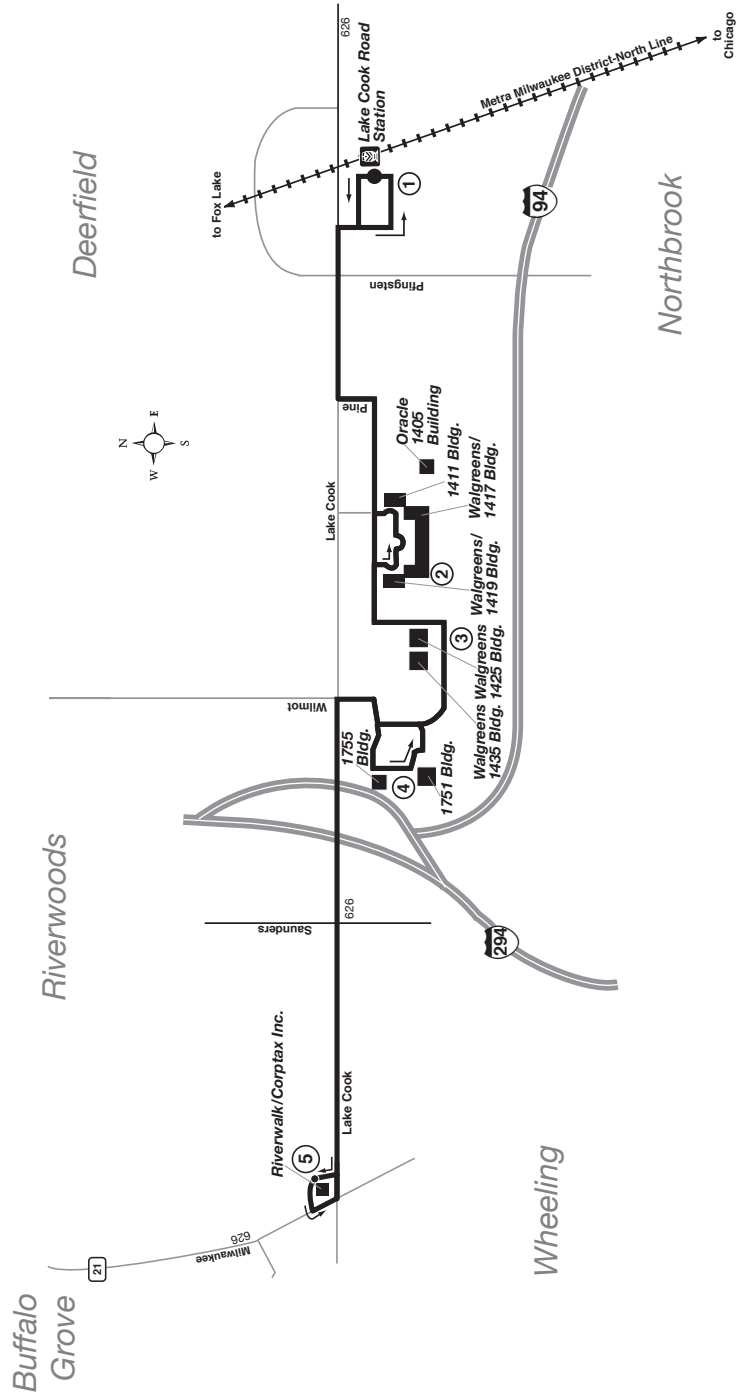

Route 634

Effective Date
January 2, 2020

1205 Breiv-02119rev

SHUTTLE BUG FARE ROUTE

Use your Ventra® Card
or exact fare in cash.

Driver Has No Change

Customers may use a Ventra Card, contactless bankcard, Ventra Ticket, Ride Free or Reduced Fare permit, or cash to pay fares on Pace fixed route services. Reduced fares are available for children (ages 7-11) and high school, junior high and grammar school students (ages 12-20) presenting a valid Ventra Student Riding Permit or valid school I.D. between 5:30am and 8:30pm on school days. Seniors 65 and older, people with disabilities and individuals with a valid Medicare card qualify for reduced fares. A valid RTA Reduced Fare Permit must be presented when using cash to pay a reduced fare. Eligible seniors and people with disabilities may ride fixed route services for free through the RTA Ride Free Program. Please contact the RTA at (312) 913-3110 for more information on free and reduced fares. Free rides are offered to children under 7 (max two children per fare paying adult), law enforcement officers and firefighters in full uniform or presenting a badge, and active duty military personnel in uniform. See the Pace Fare Guide for current fares, passes, restrictions and additional information. Visit ventrachicago.com or call 877-NOW-VENTRA to purchase and load value and passes onto your Ventra Card.

* - Bus stops on Service Road in front of 1405 Oracle 2 minutes before a.m. or after p.m. time shown at Walgreens (1411, 1417 & 1419 Buildings). Morning buses turn left on Pine from Lake Cook Road and evening buses turn right on Lake Cook Road from Pine.