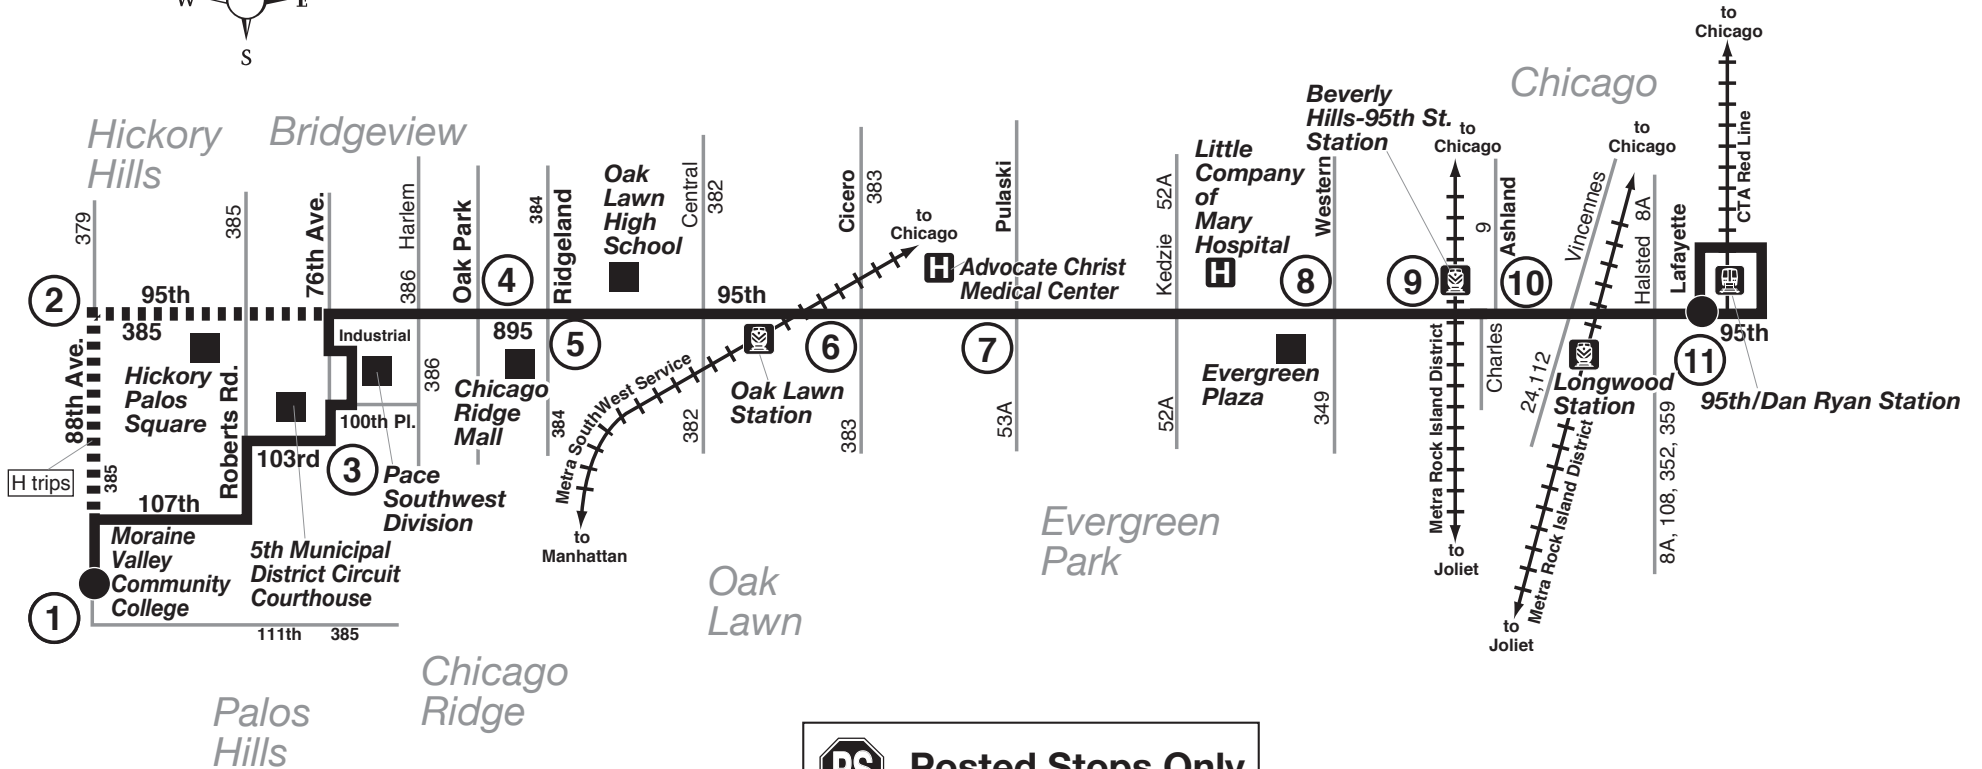

# Route 381

Effective Date  
September 4, 2016

Transfer at CTA Red Line 95th/Dan Ryan Station to/from:

- Pace Routes 352, 353, 359 and 395.
- CTA Routes N5, N9, 29, 34, 95, 100, 103, 106, 108, 111, 112, 115 and 119.

## Posted Stops Only

Buses on this route will stop to pick up and drop off passengers only at bus stop signs with the Pace logo and route number. Please wait for the bus at a bus stop sign.

■■■■ Certain trips only. See schedule.

**PS** Buses will stop at Posted Stops Only along entire route.

G - Time shown is at Pace Southwest, 98th/Industrial in Bridgeview.  
H - Trips serve Moraine Valley Community College via 95th - 88th.

Service on 95th Street is also provided by CTA Route 95 between Western and the CTA Red Line 95th/Dan Ryan Station. For trip times please consult a CTA 95 schedule.

### Major Destinations

Moraine Valley Community College

5th Municipal District Circuit Courthouse

Chicago Ridge Mall

Advocate Christ Medical Center

Little Company of Mary Hospital

Evergreen Plaza

CTA Red Line 95th/Dan Ryan Station