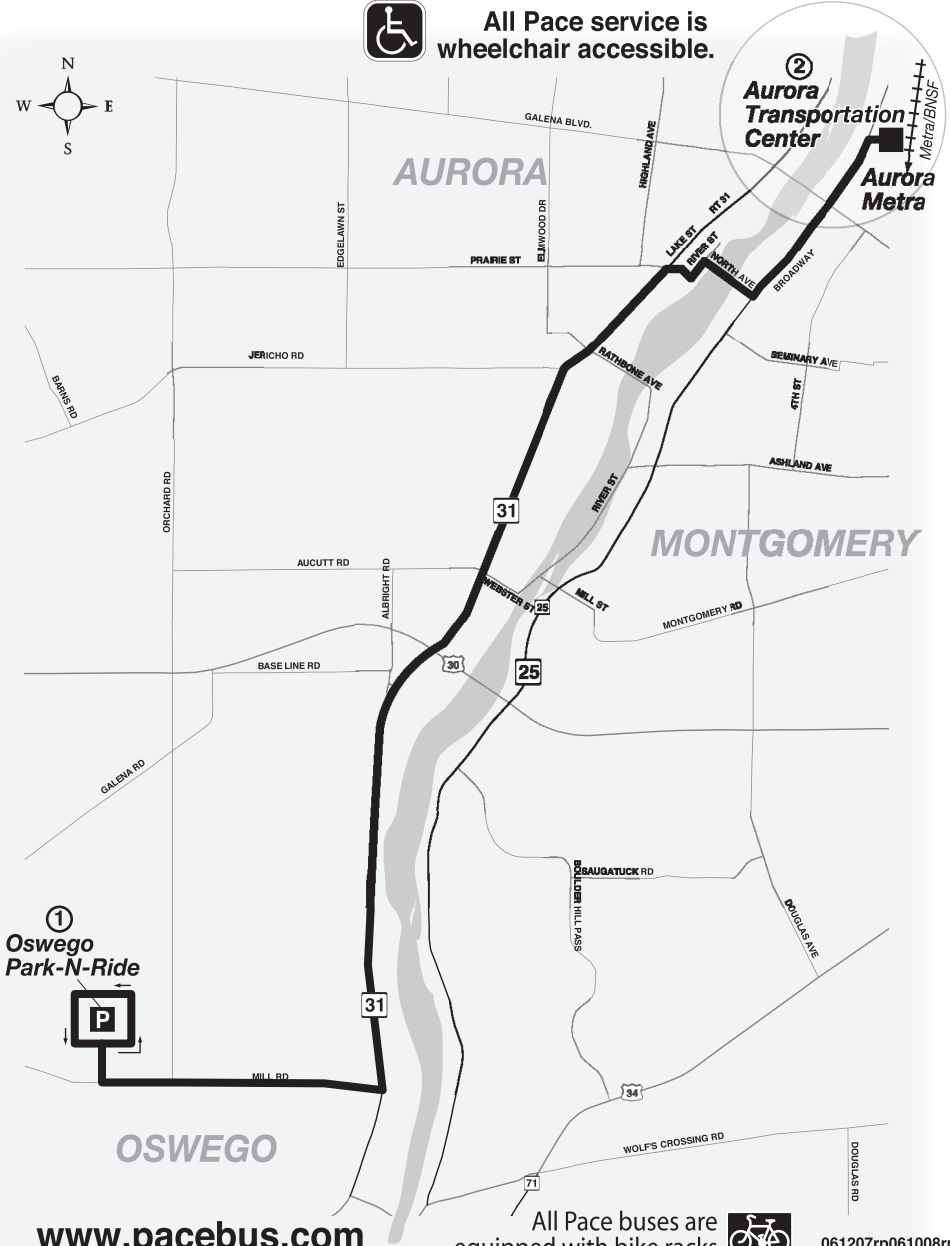

Route 907

Effective Date
April 2, 2007

All Pace service is wheelchair accessible.

www.pacebus.com

All Pace buses are equipped with bike racks.

061207rp061008rp