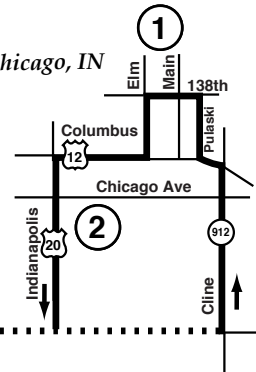

# Route 892

Effective Date  
March 24, 2008

United Parcel Service (Hodgkins)

..... Bus operates non-stop.  
..... El autobús opera sin parar.

East Chicago, IN

[www.pacebus.com](http://www.pacebus.com)

All Pace service is  
wheelchair accessible.