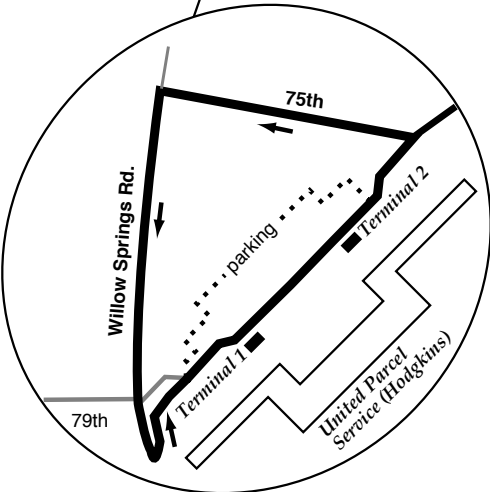

# Route 892

Effective Date  
March 24, 2008

United Parcel Service (Hodgkins)

..... Bus operates non-stop.  
..... El autobús opera sin parar.

East Chicago, IN

[www.pacebus.com](http://www.pacebus.com)

All Pace service is  
wheelchair accessible.