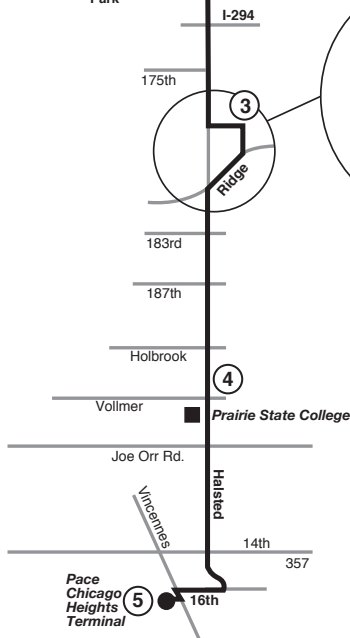

No local passengers will be carried between 159th/Dixie and the Pace Chicago Heights Terminal.