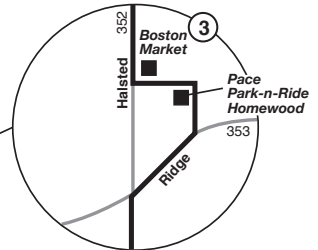

Route 890

Effective Date
October 4, 2010

UPS (Hodgkins)
Travels via I-294 Tri-State non-stop