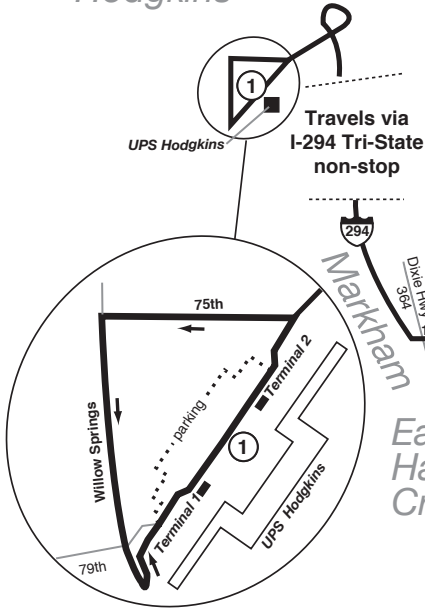

Route 890

Effective Date
October 23, 2017

Hodgkins

Travels via I-294 Tri-State non-stop