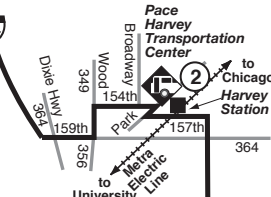

Route 890

Effective Date
October 4, 2010

UPS (Hodgkins)
Travels via I-294 Tri-State non-stop