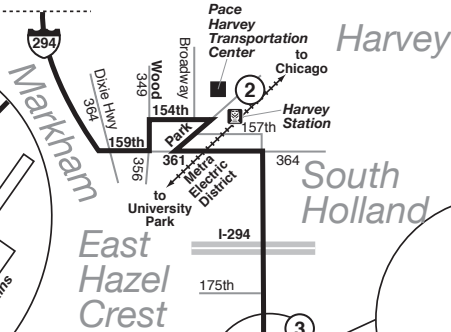

Glenwood

Chicago Heights

Transfer at the Pace Chicago Heights Terminal to/from Routes 352, 357, 358, 366 and 372.