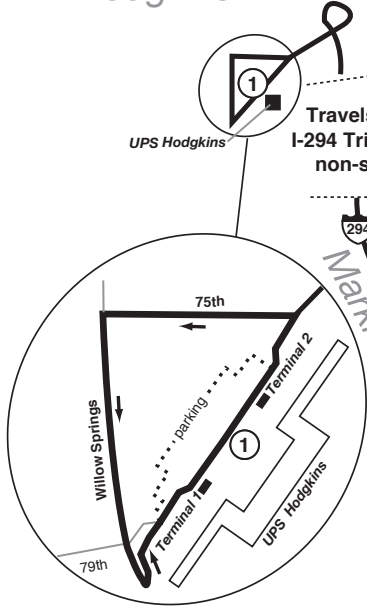

Route 890

Effective Date
October 24, 2016

Hodgkins

UPS Hodgkins

Travels via
I-294 Tri-State
non-stop