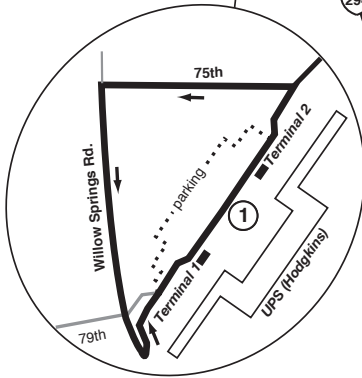

Route 890

Effective Date
October 4, 2010

UPS (Hodgkins)
Travels via I-294 Tri-State non-stop