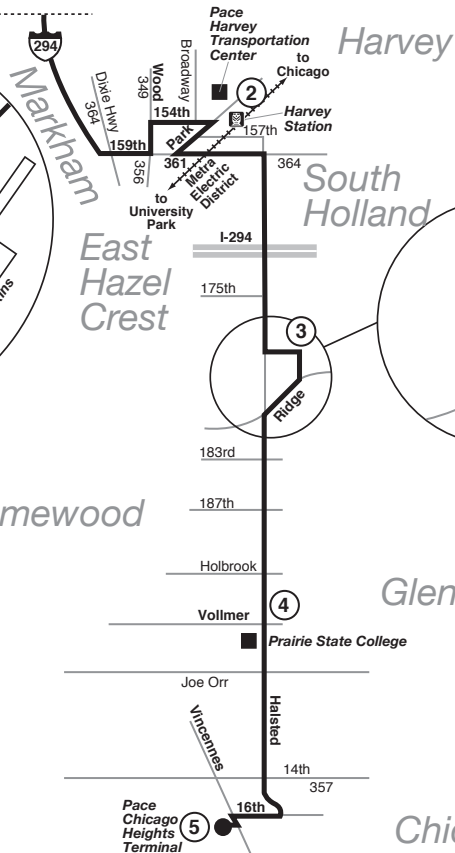

Transfer at the Pace Chicago Heights Terminal to/from Routes 352, 357, 358, 366 and 372.

Chicago Heights

PaceBus.com