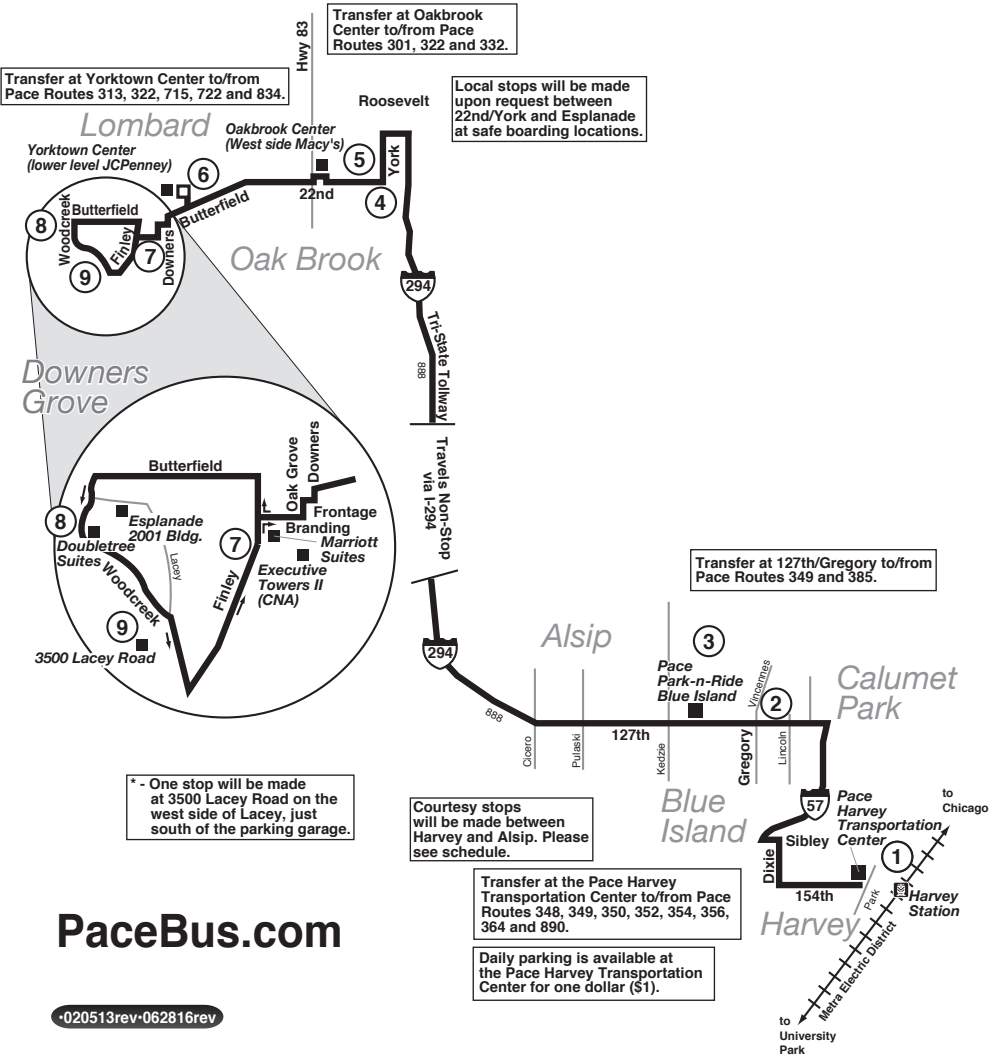

# Route 877

Effective Date  
August 15, 2016

[PaceBus.com](http://PaceBus.com)

020513rev-062816rev