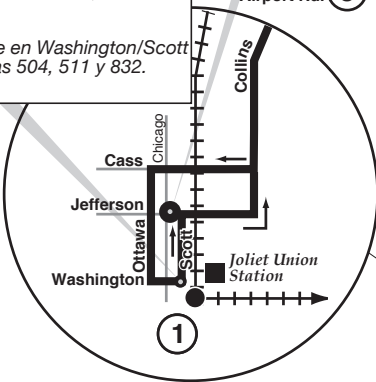

# Route 834

Effective Date  
March 22, 2010

Yorktown stop located north of JCPenney.

La parada en Yorktown esta localizada al norte de JCPenney.

Transfer at Yorktown Center to/from Routes 313, 322, 715, 877 and 888.

Transborde en Yorktown Center a las Rutas 313, 322, 715, 877 y 888.

[www.pacebus.com](http://www.pacebus.com)

- ..... Certain trips only. See schedule.
- ..... Solamente algunos viajes. Consulte el horario.

Transfer at Chicago/Jefferson to/from Routes 501, 505, 507, 508 and 509.

Transborde en Chicago/Jefferson a las Rutas 501, 505, 507, 508, y 509.

Transfer at Washington/Scott to/from Routes 504, 511 and 832.

Trasborde en Washington/Scott a las Rutas 504, 511 y 832.

All Pace service is wheelchair accessible.

All Pace buses are equipped with bike racks.

Transfer at 9th/State to/from Route 832.

Trasborde en 9th/State a la Ruta 832.