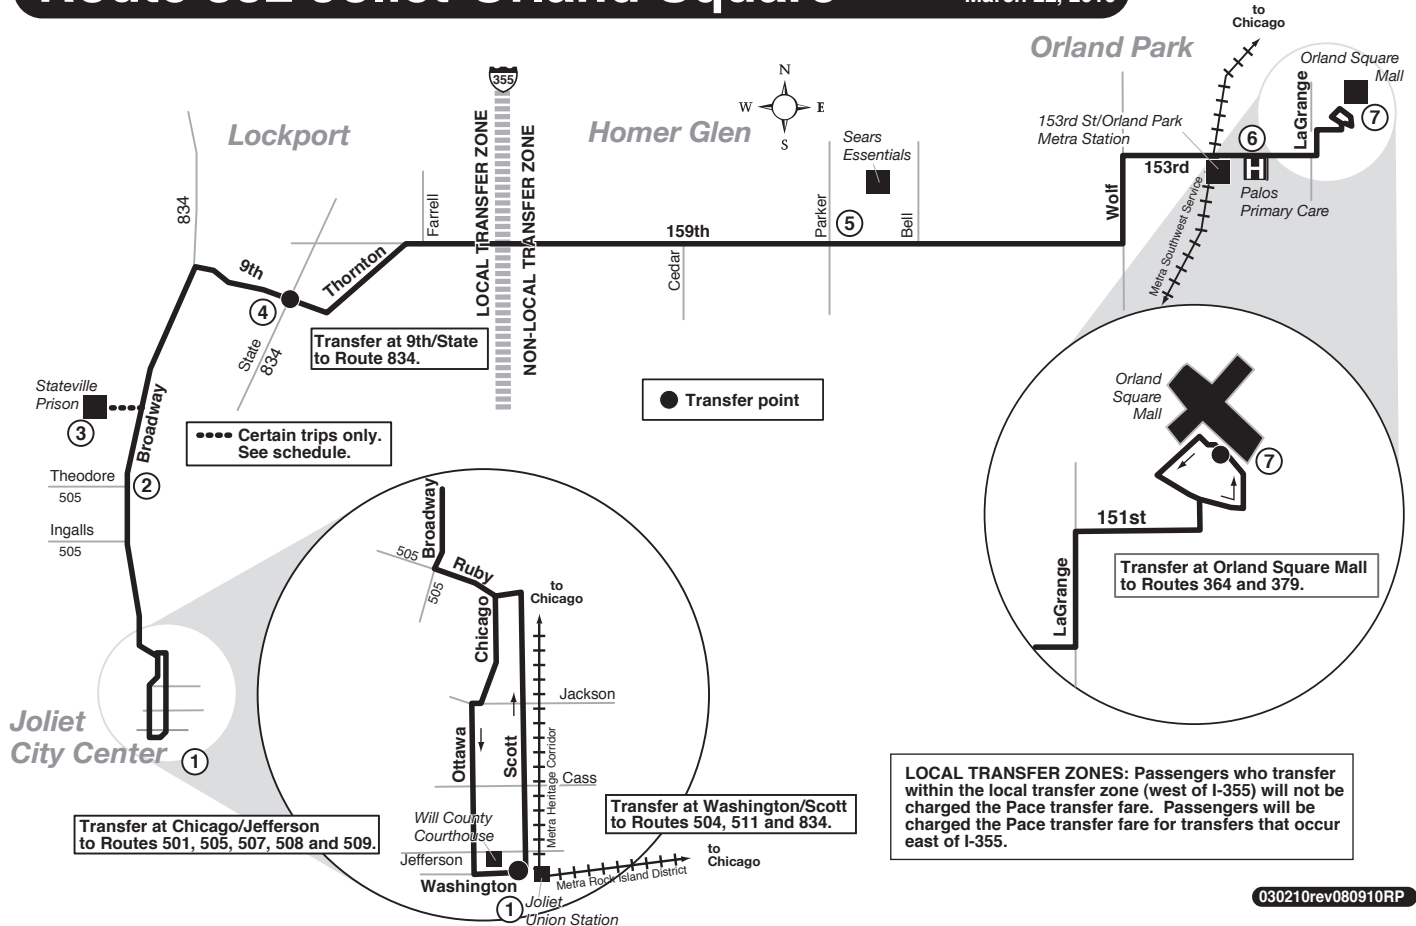

Route 832 Joliet-Orland Square

Effective Date
March 22, 2010

LOCAL TRANSFER ZONES: Passengers who transfer within the local transfer zone (west of I-355) will not be charged the Pace transfer fare. Passengers will be charged the Pace transfer fare for transfers that occur east of I-355.