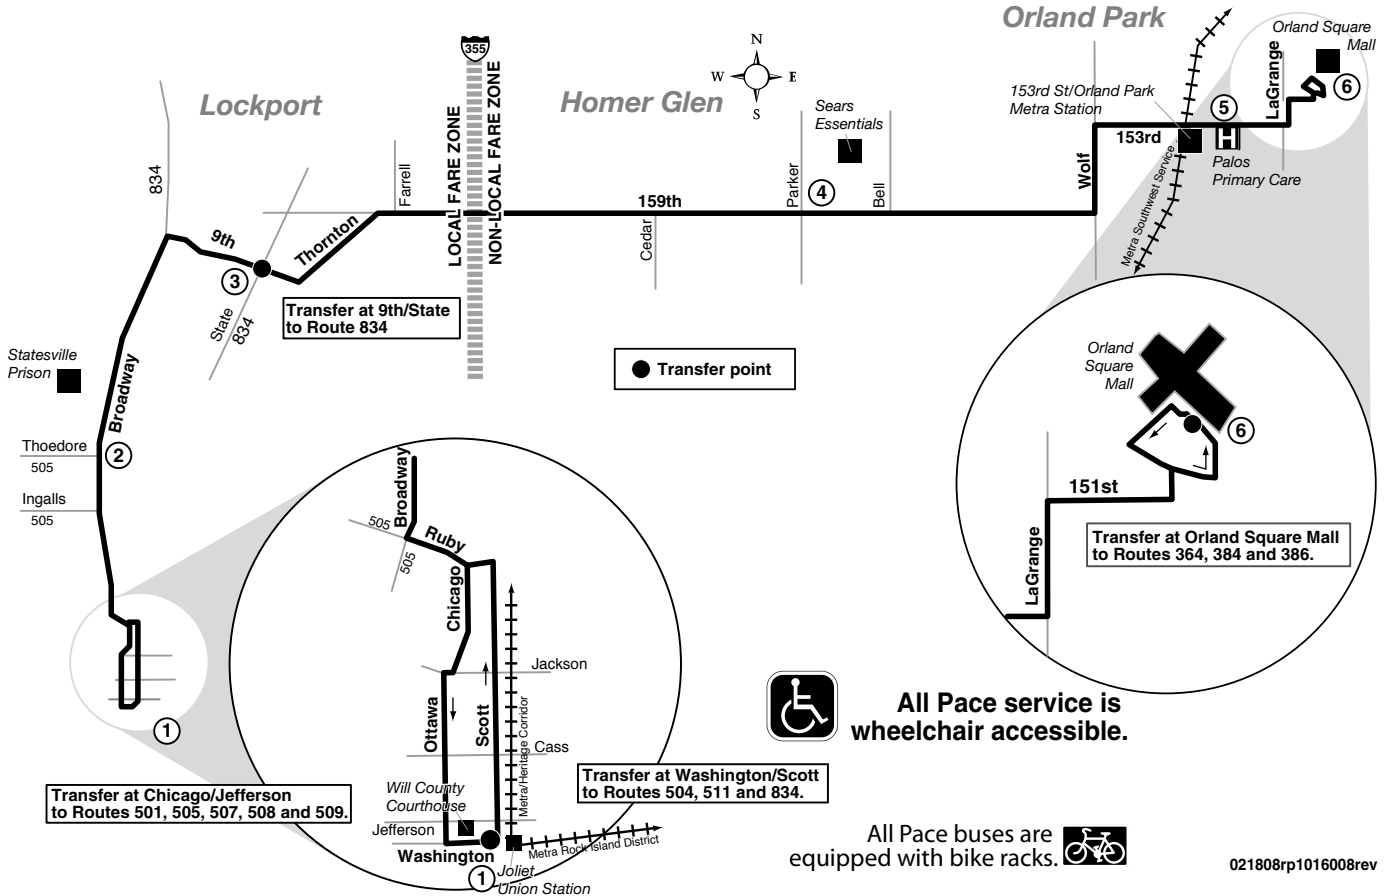

Route 832 Joliet-Orland Square

Effective Date
November 24, 2008

All Pace service is wheelchair accessible.

All Pace buses are equipped with bike racks. 