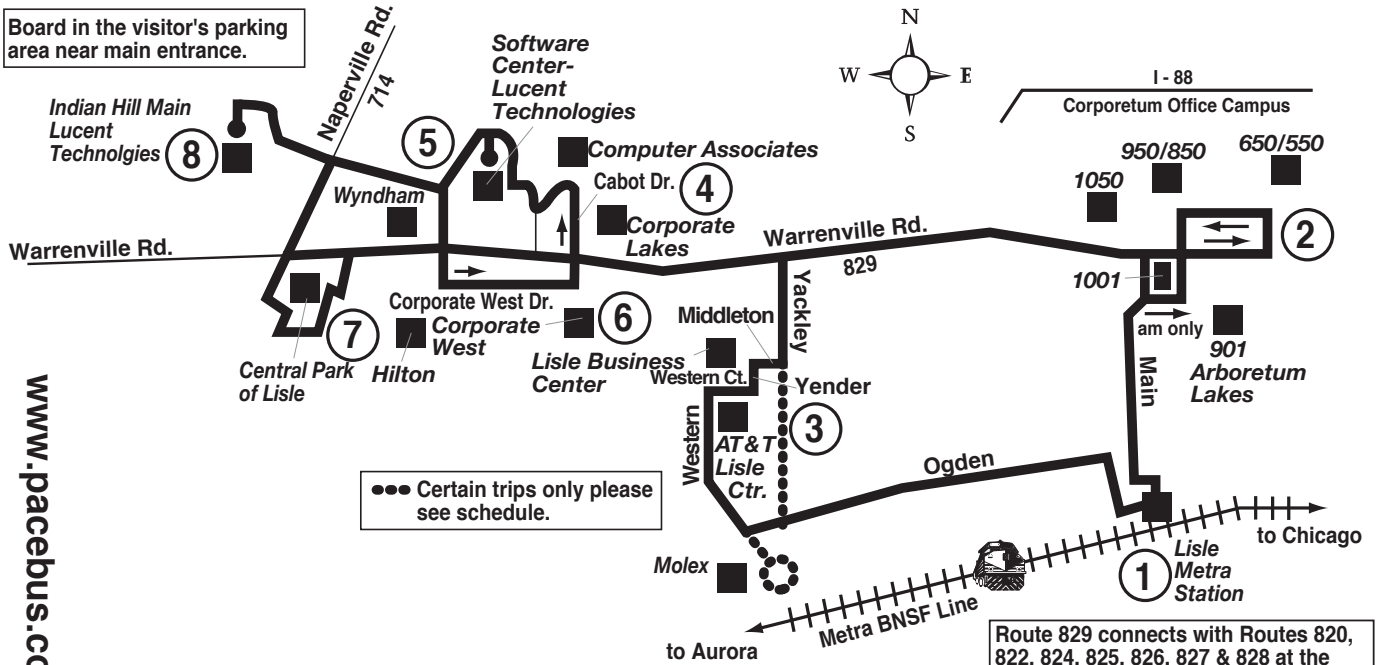

Route 829

Effective Date
April 2, 2007

Board in the visitor's parking area near main entrance.

●●● Certain trips only please see schedule.

Route 829 connects with Routes 820, 822, 824, 825, 826, 827 & 828 at the Lisle Metra Station for service to areas of Lisle, Bolingbrook and Woodridge.

www.pacebus.com

020209rp100709rp