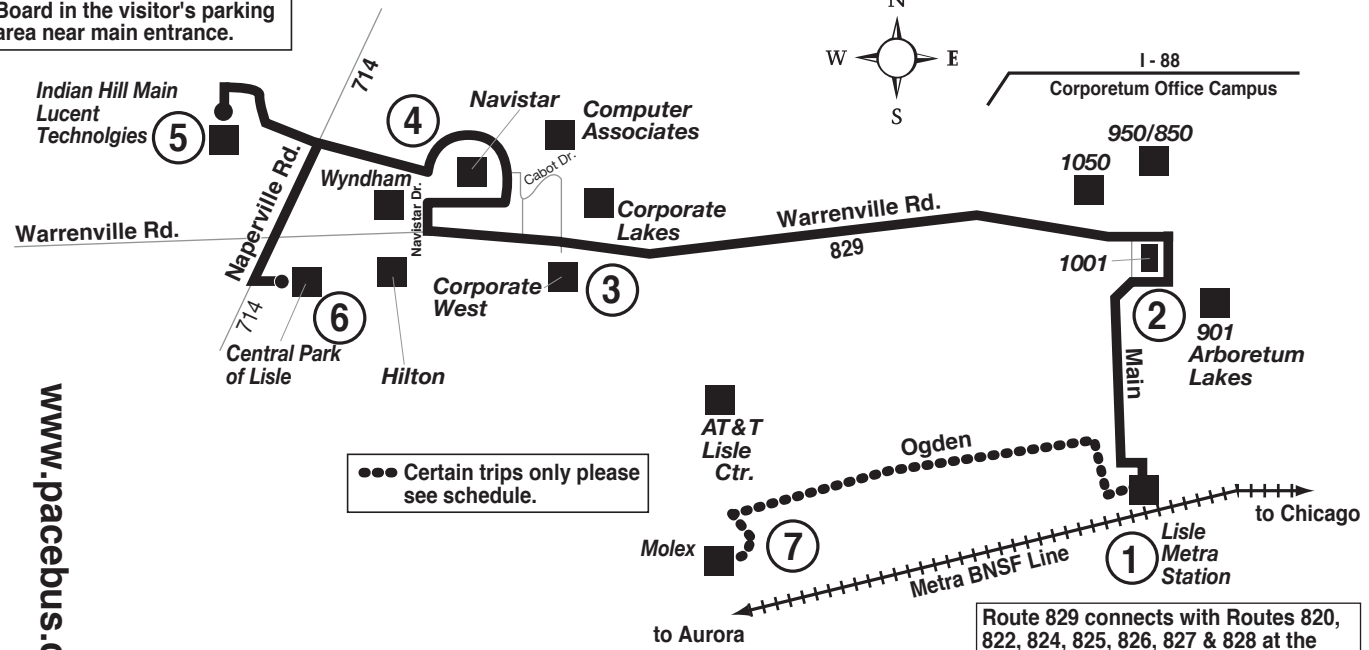

# Route 829

Effective Date  
August 1, 2011

Board in the visitor's parking area near main entrance.

●●● Certain trips only please see schedule.

Route 829 connects with Routes 820, 822, 824, 825, 826, 827 & 828 at the Lisle Metra Station for service to areas of Lisle, Bolingbrook and Woodridge.