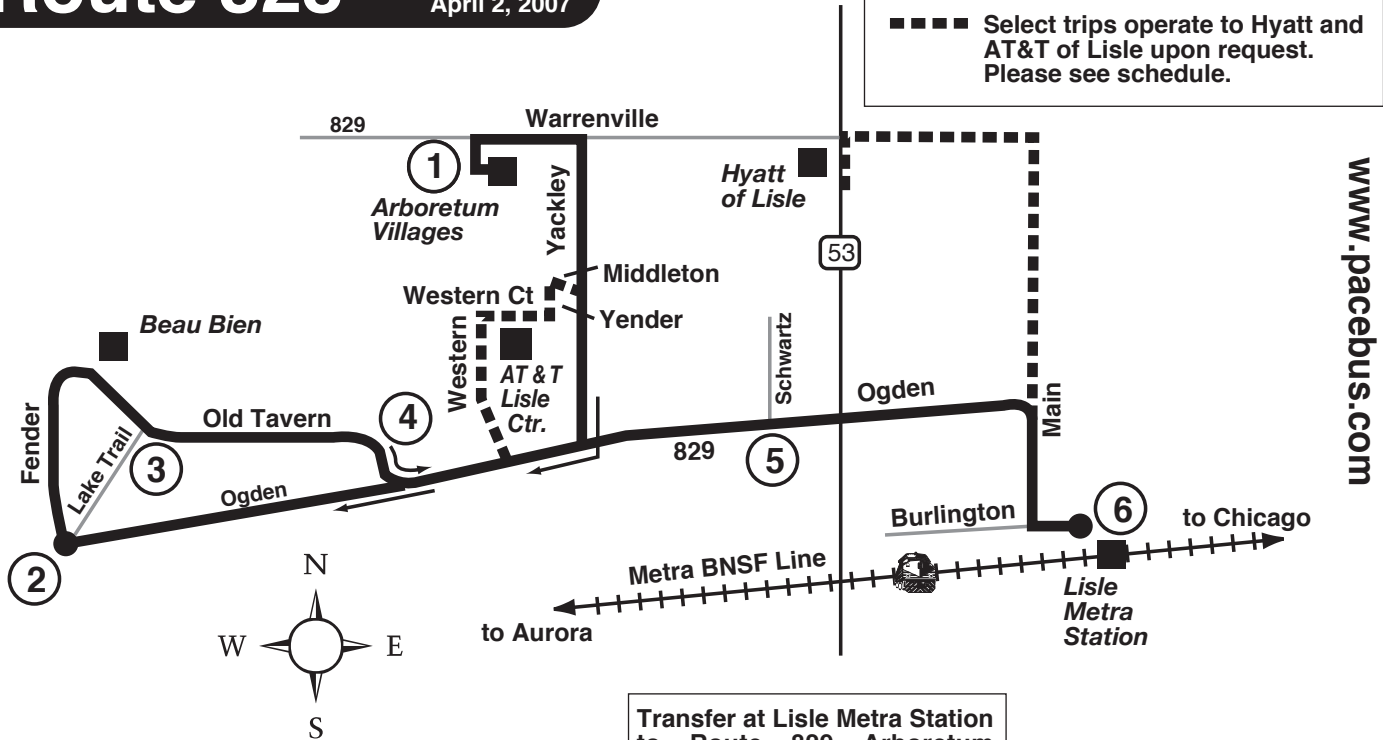

Route 828

Effective Date
April 2, 2007

www.pacebus.com

Transfer at Lisle Metra Station
to Route 829 Arboretum
Lakes, Corporetum Office
Campus, Corporate West,
Software Center, Corporate
Lakes, Central Park of Lisle &
Indian Hill Main.