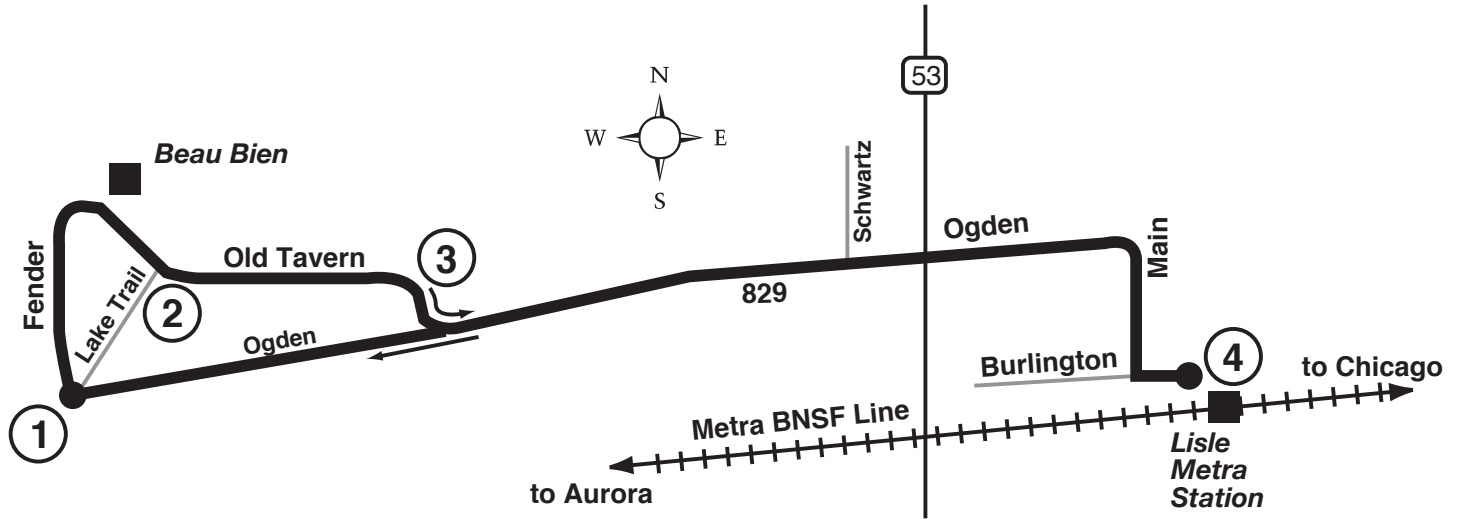

Route 828

Effective Date
August 1, 2011

Transfer at Lisle Metra Station to Route 829 for service to Arboretum Lakes, Corporetum Office Campus, Corporate West, Software Center, Corporate Lakes, Central Park of Lisle & Indian Hill Main.