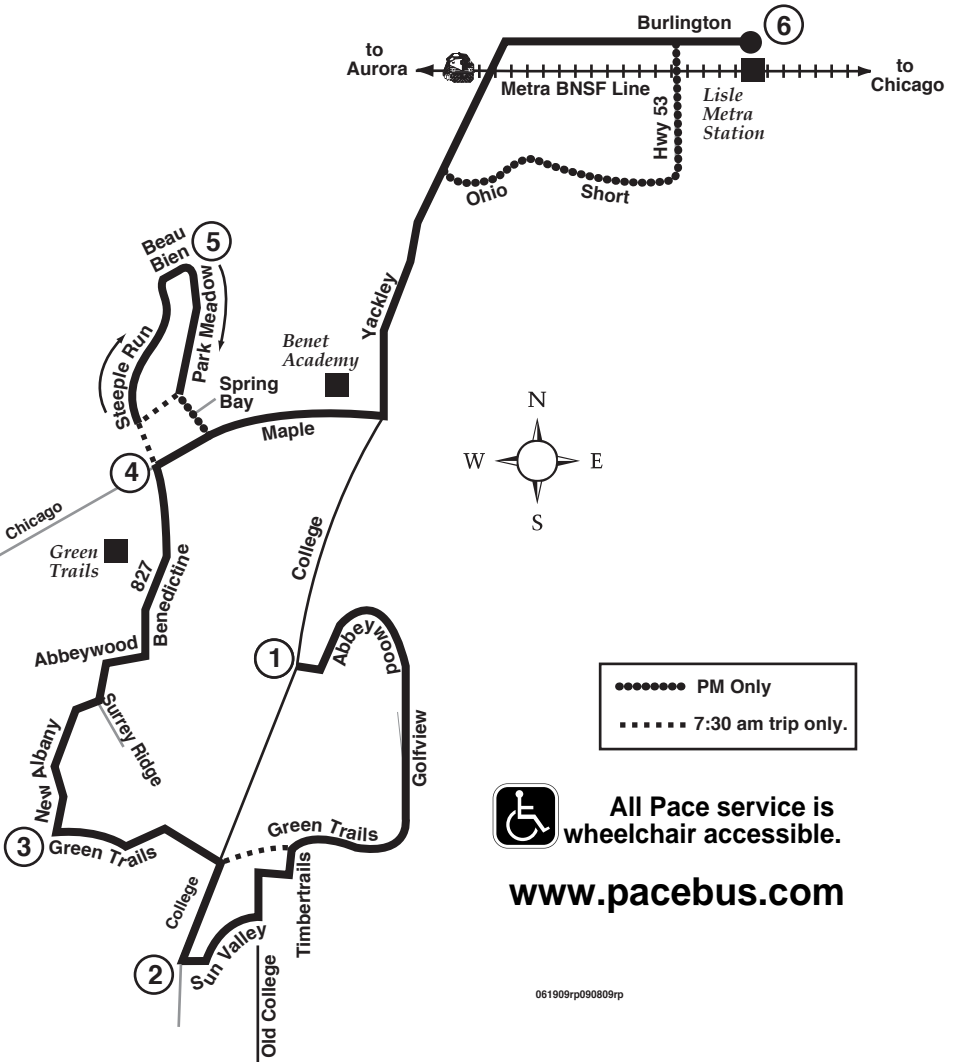

# Route 827

Effective Date  
April 2, 2007

Transfer at Lisle Metra Station to Route 829 Arboretum Lakes, Corporetum Office Campus, Corporate West, Software Center, Corporate Lakes, AT&T, Central Park of Lisle & Indian Hill Main.

..... PM Only  
- - - - - 7:30 am trip only.

All Pace service is wheelchair accessible.

[www.pacebus.com](http://www.pacebus.com)