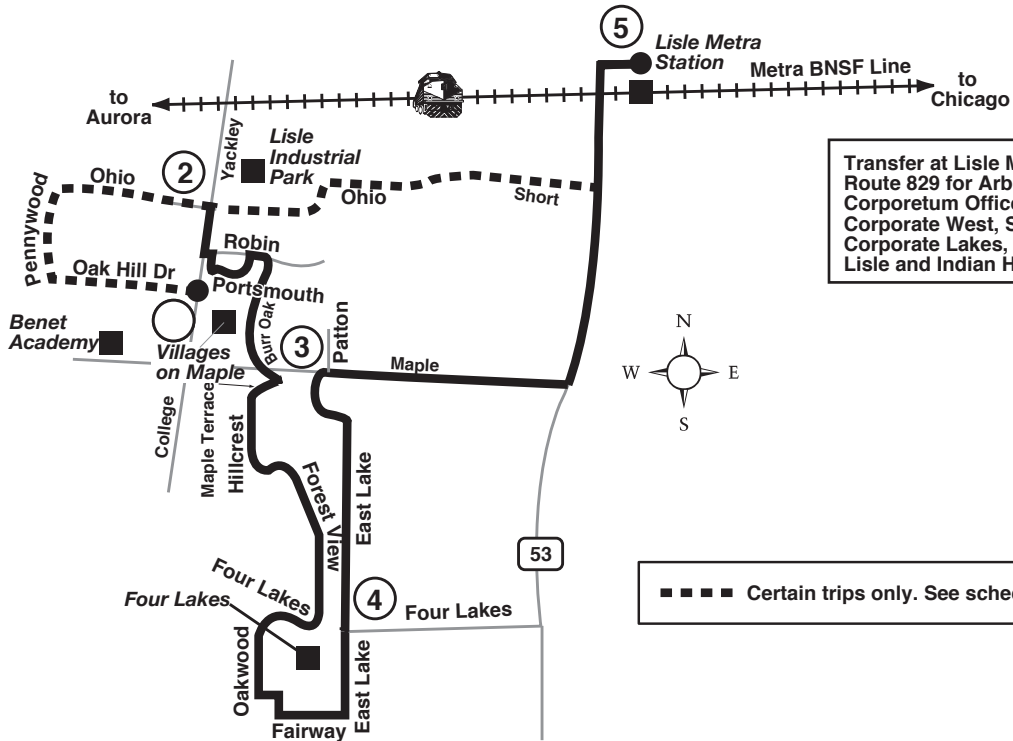

Route 826

Effective Date
July 12, 2010

Transfer at Lisle Metra Station to Route 829 for Arboretum Lakes, Corporetum Office Campus, Corporate West, Software Center, Corporate Lakes, Central Park of Lisle and Indian Hill Main.

■ ■ ■ ■ Certain trips only. See schedule.

www.pacebus.com