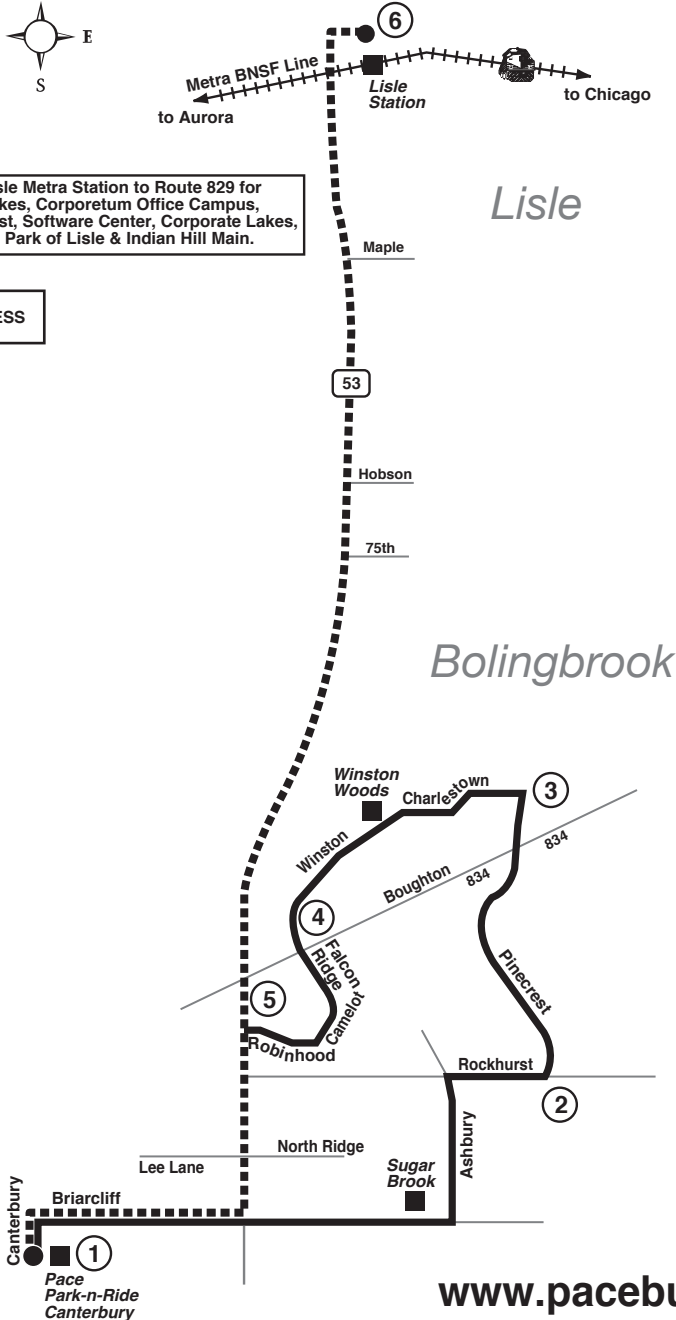

Route 824

Effective Date
December 20, 2010

Transfer at Lisle Metra Station to Route 829 for Arboretum Lakes, Corporetum Office Campus, Corporate West, Software Center, Corporate Lakes, AT&T, Central Park of Lisle & Indian Hill Main.

■■■ EXPRESS

www.pacebus.com