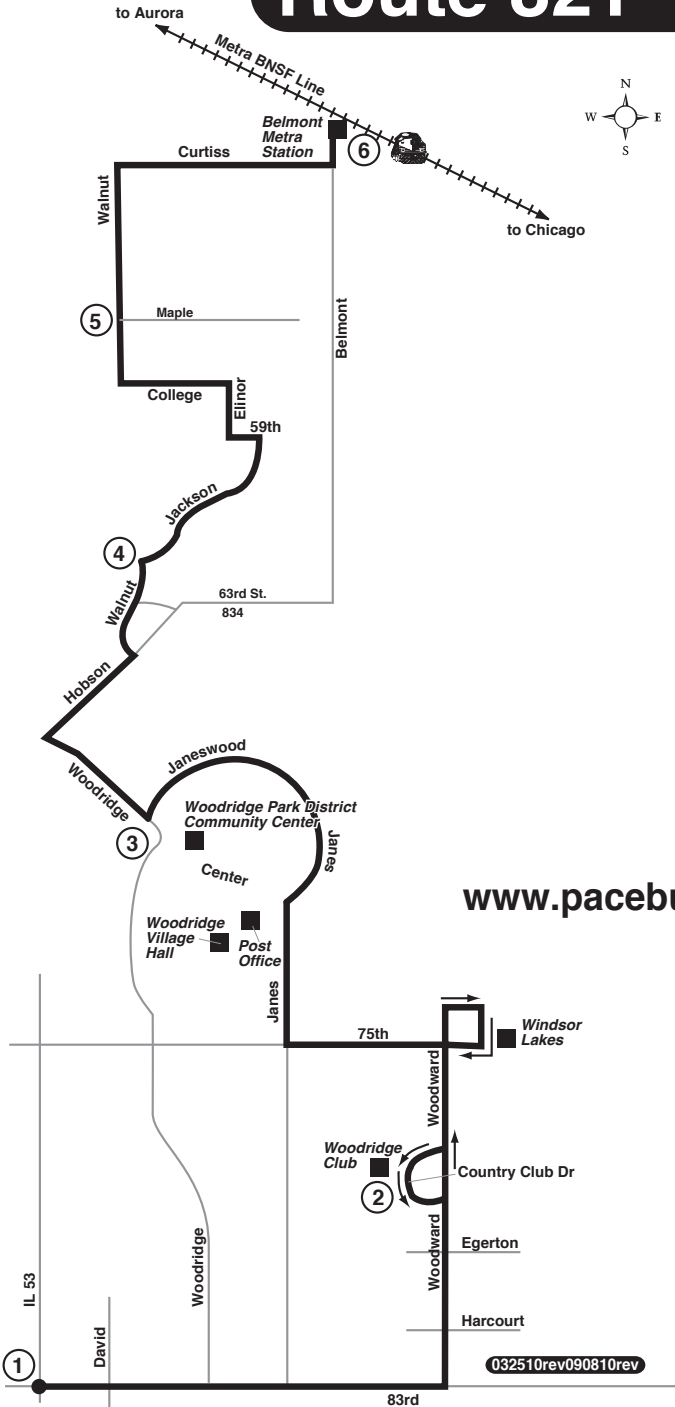

Route 821

Effective Date
July 12, 2010

www.pacebus.com

032510rev090810rev

83rd