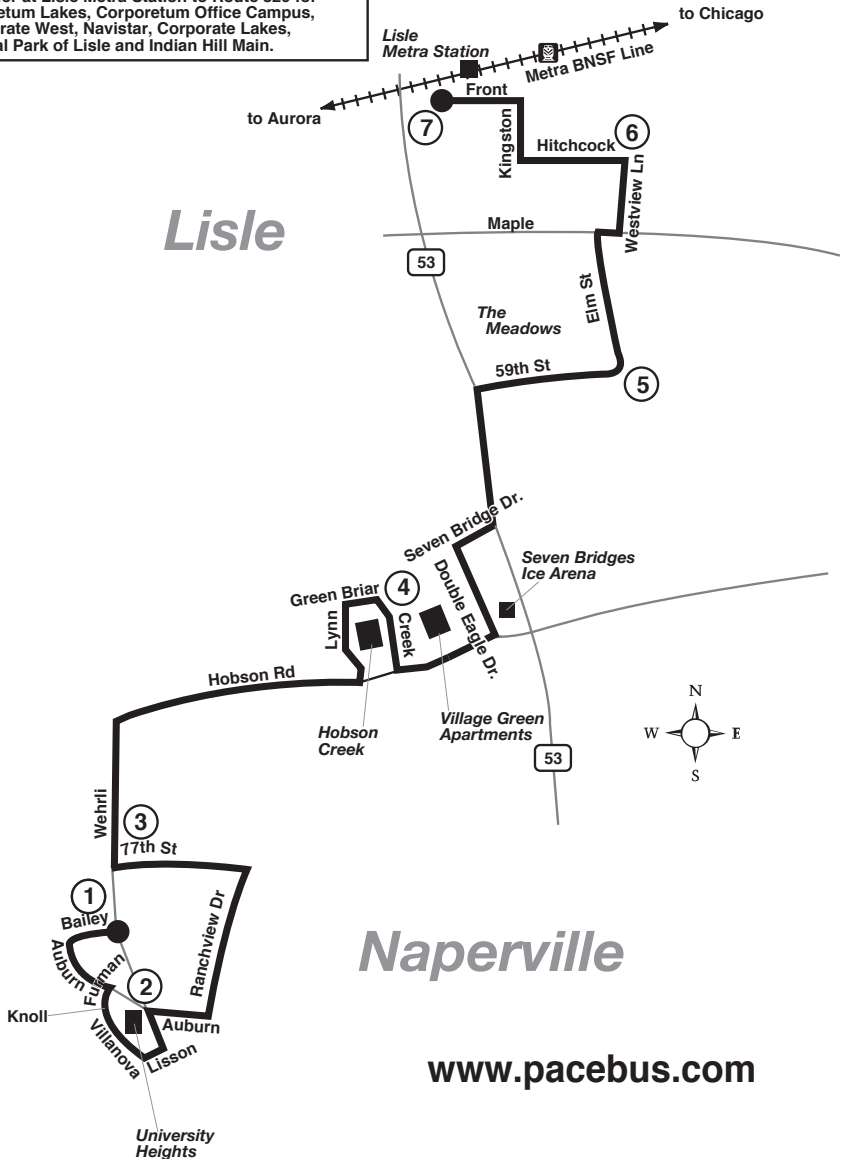

# Route 820

Effective Date  
July 20, 2011

Transfer at Lisle Metra Station to Route 829 for Arboretum Lakes, Corporetum Office Campus, Corporate West, Navistar, Corporate Lakes, Central Park of Lisle and Indian Hill Main.

[www.pacebus.com](http://www.pacebus.com)

082310rev082511ev