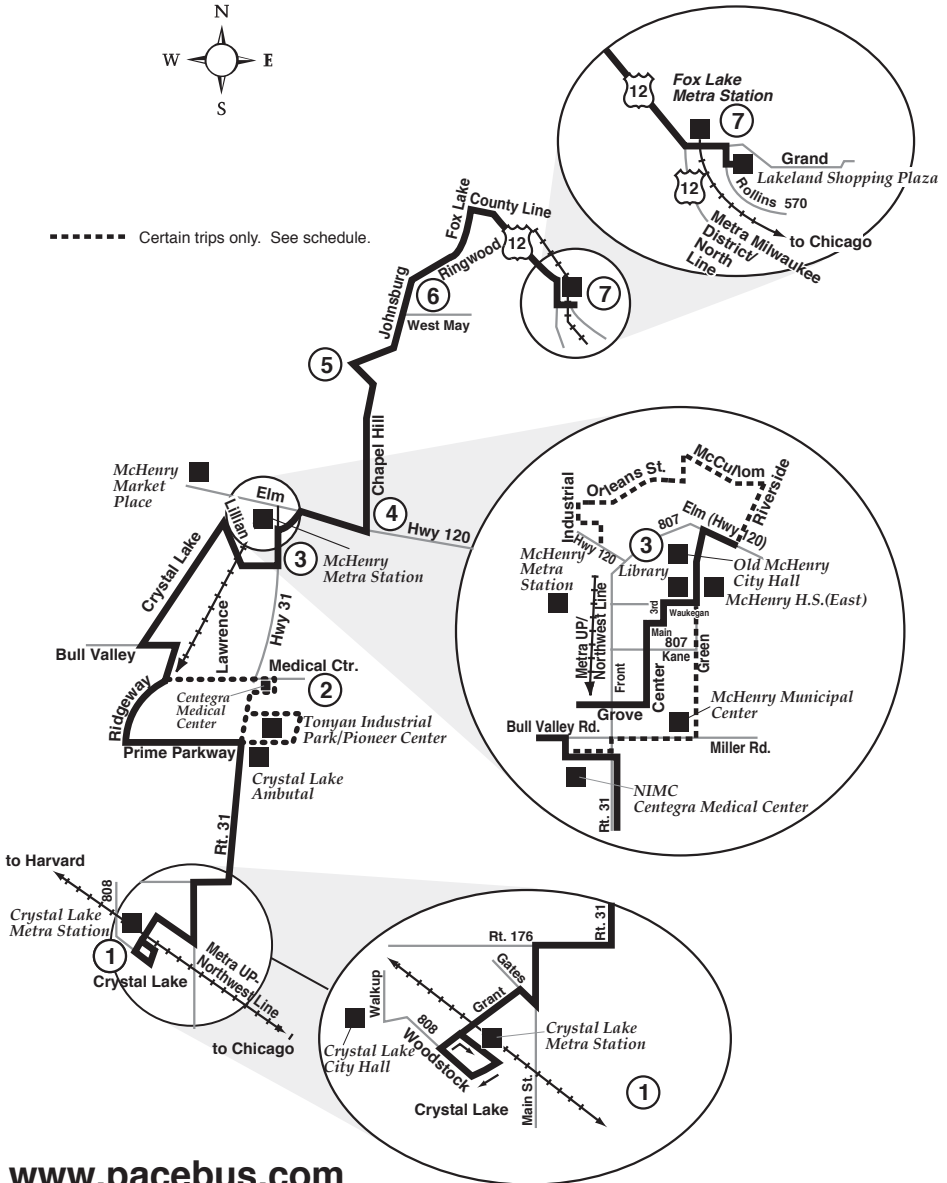

Route 806

Effective Date
November 2, 2009

----- Certain trips only. See schedule.

www.pacebus.com