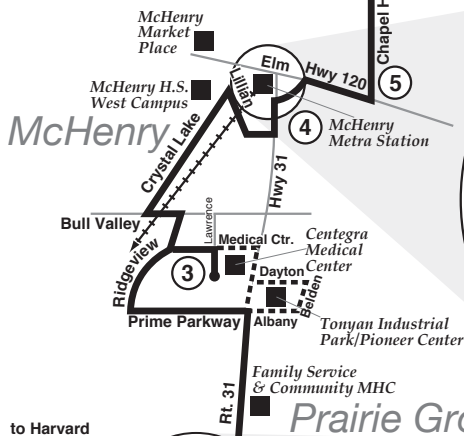

Route 806

Effective Date
September 26, 2011

- "B" trips only. See schedule.
- "C" trips only. See schedule.
- "D" trips only. See schedule.

Johnsburg

Fox Lake

Prairie Grove

Crystal Lake