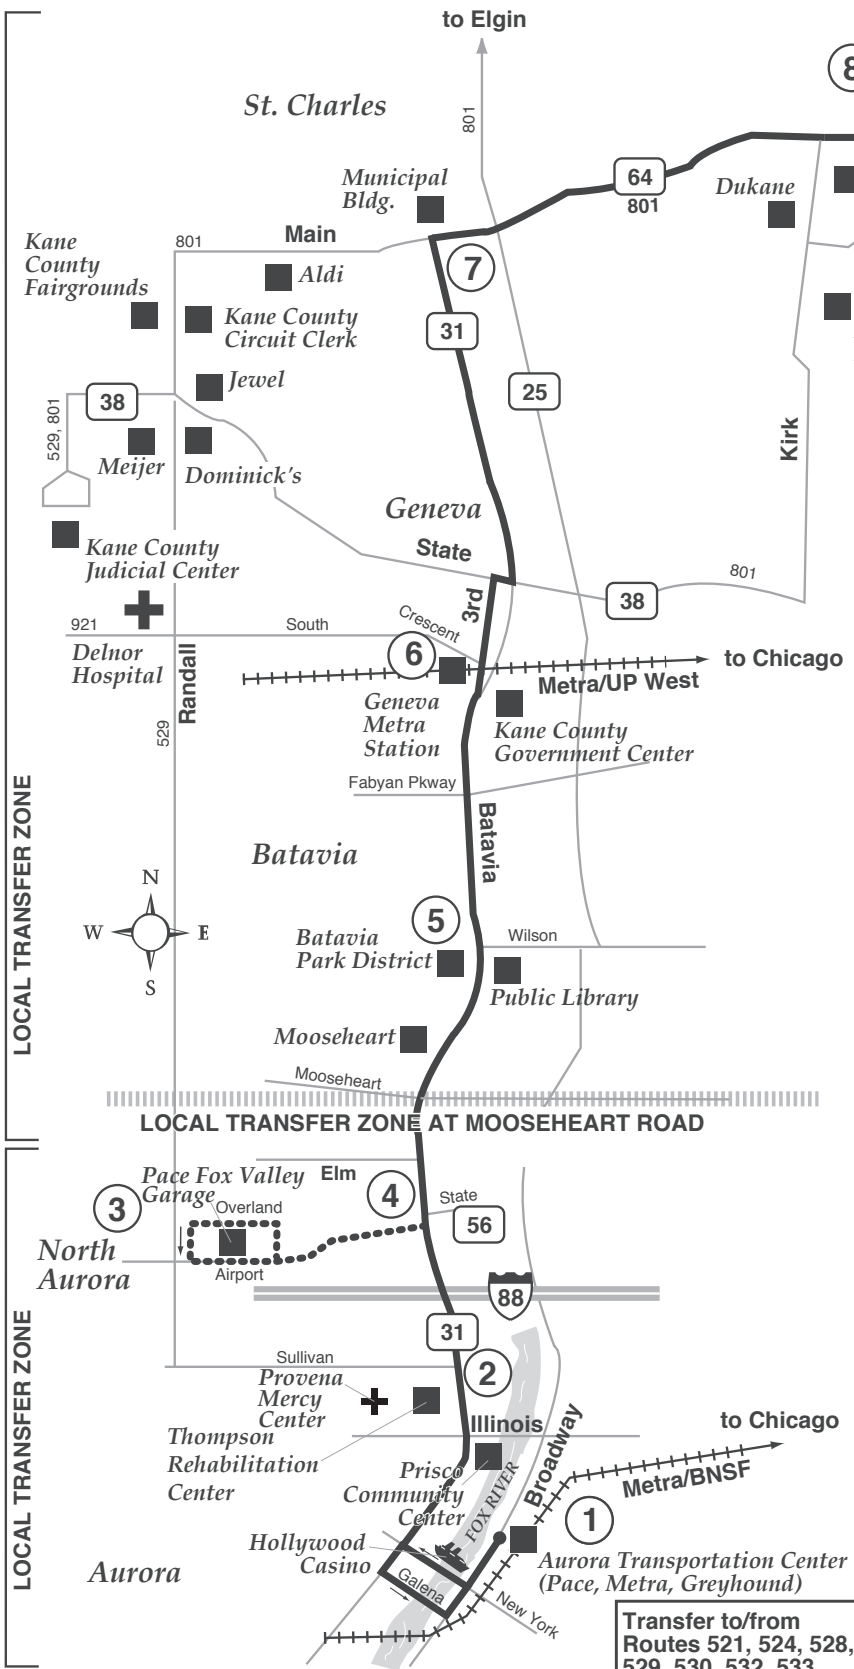

Please consult Route 801 schedule for connecting service to Elgin, Kane County Judicial Center and St. Charles Business Park.

Por favor consulte el horario la alter de Ruta 801 para el servicio de conexiones para Elgin, Kane County Judicial Center y St. Charles Business Park.

Route 802

Effective Date
October 24, 2005

At Charlestowne Mall (Sears) transfer to/from Routes 747 and 801.

Transborde de y para las Rutas 747 y 801 en el Charlestowne Mall (Sears).

Todos los autobuses estan equipados con racks para bicicletas.

El servicio de Pace es accesible para sillas de ruedas.

Local Transfer Zones:

Passengers that transfer within the local transfer zone in which they boarded will not be charged the Pace transfer fare. Passengers will be charged the Pace transfer fare for transfers that occur outside the local transfer zone in which they boarded.

- Certain trips only. See schedule.
- Algunos viajes solamente. Consulte el horario.

Transfer to/from Routes 521, 524, 528, 529, 530, 532, 533 and 907.

Transborde de y para las Rutas 521, 524, 528, 529, 530, 532, 533 y 907.