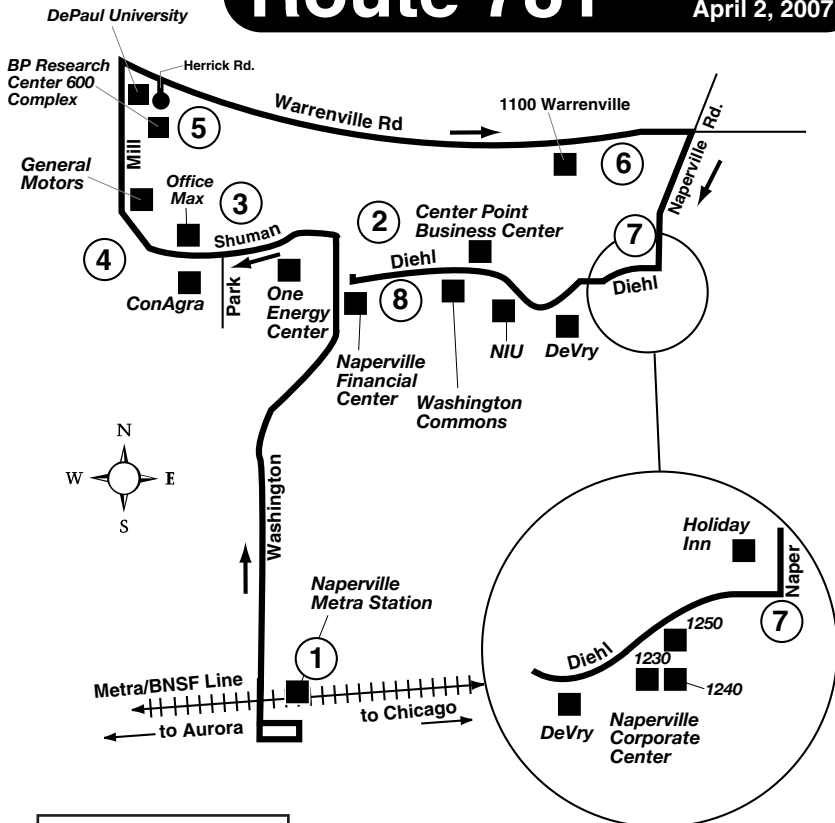

Route 781

Effective Date
April 2, 2007

Route 781 connects with the Naperville Feeder service at the Naperville Metra Station.

All Pace service is wheelchair accessible.

All Pace buses are equipped with bike racks. 

www.pacebus.com

061907rp120908rp