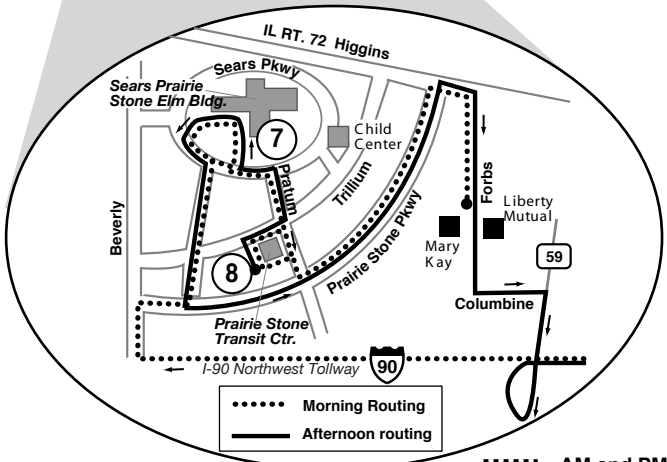

Route 767

Effective Date July 21, 2008

www.pacebus.com

At Forest Park Transit Center, the Route 767 bus stop is located on the south side of the station in the Kiss'n Ride area.

Transfer to CTA Route 17 and Pace Routes 301, 303, 305, 308, 310, 317, 318, 320 on the North side of the terminal, and Pace Routes 391, 747 and 757 on the South side of the terminal.

..... AM and PM routing as shown

All Pace service is wheelchair accessible.

All Pace buses are equipped with bike racks.

Bus will stop to pick up and drop off passengers only at the stops listed on the schedule, except on the afternoon trip riders may be dropped off at any Pace stop after departing the Forest Park Transit Center.