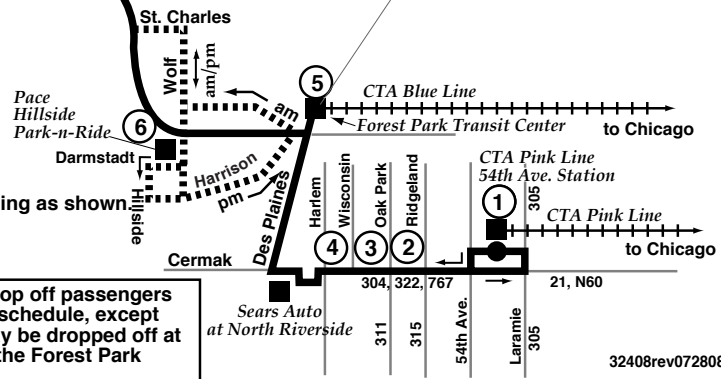

Route 767

Effective Date July 21, 2008

www.pacebus.com

At Forest Park Transit Center, the Route 767 bus stop is located on the south side of the station in the Kiss'n Ride area.

Transfer to CTA Route 17 and Pace Routes 301, 303, 305, 308, 310, 317, 318, 320 on the North side of the terminal, and Pace Routes 391, 747 and 757 on the South side of the terminal.

..... AM and PM routing as shown

All Pace service is wheelchair accessible.

All Pace buses are equipped with bike racks.

Bus will stop to pick up and drop off passengers only at the stops listed on the schedule, except on the afternoon trip riders may be dropped off at any Pace stop after departing the Forest Park Transit Center.