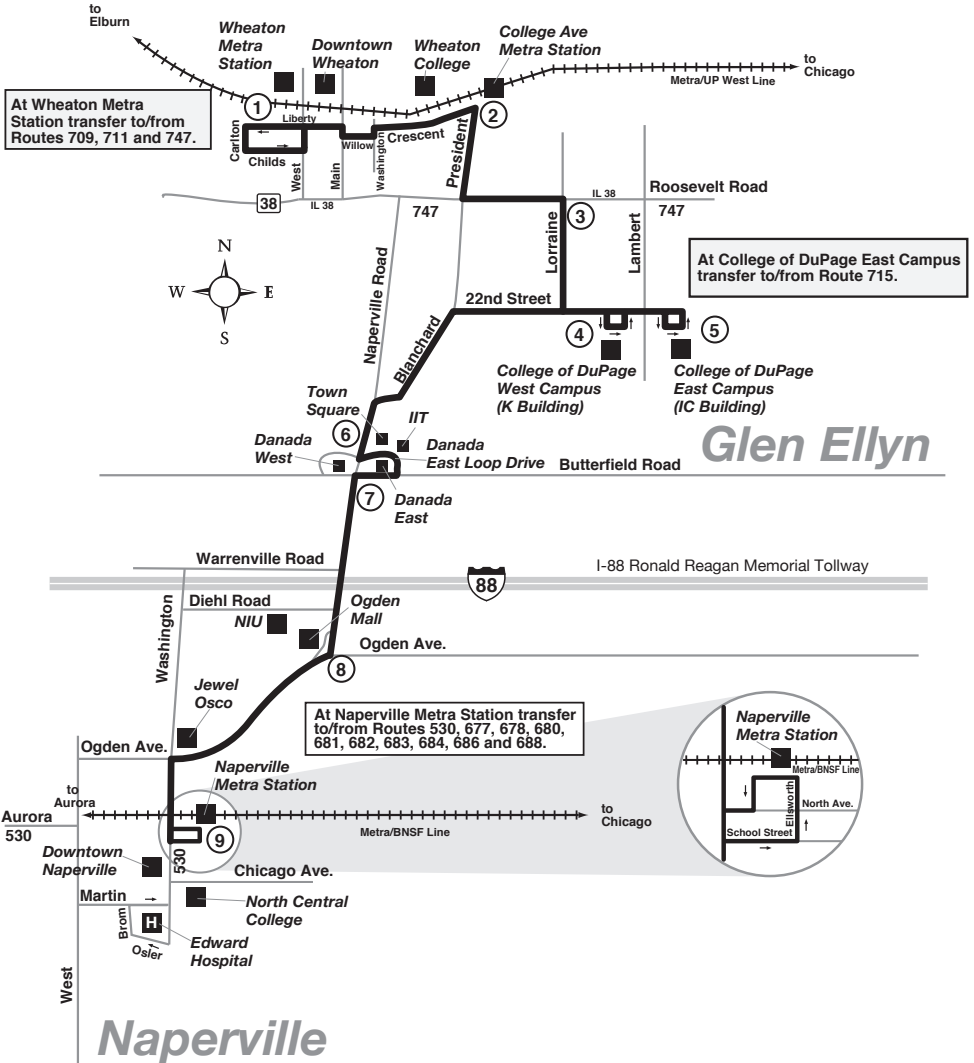

Route 714

Effective Date
June 8, 2009

Wheaton

Naperville