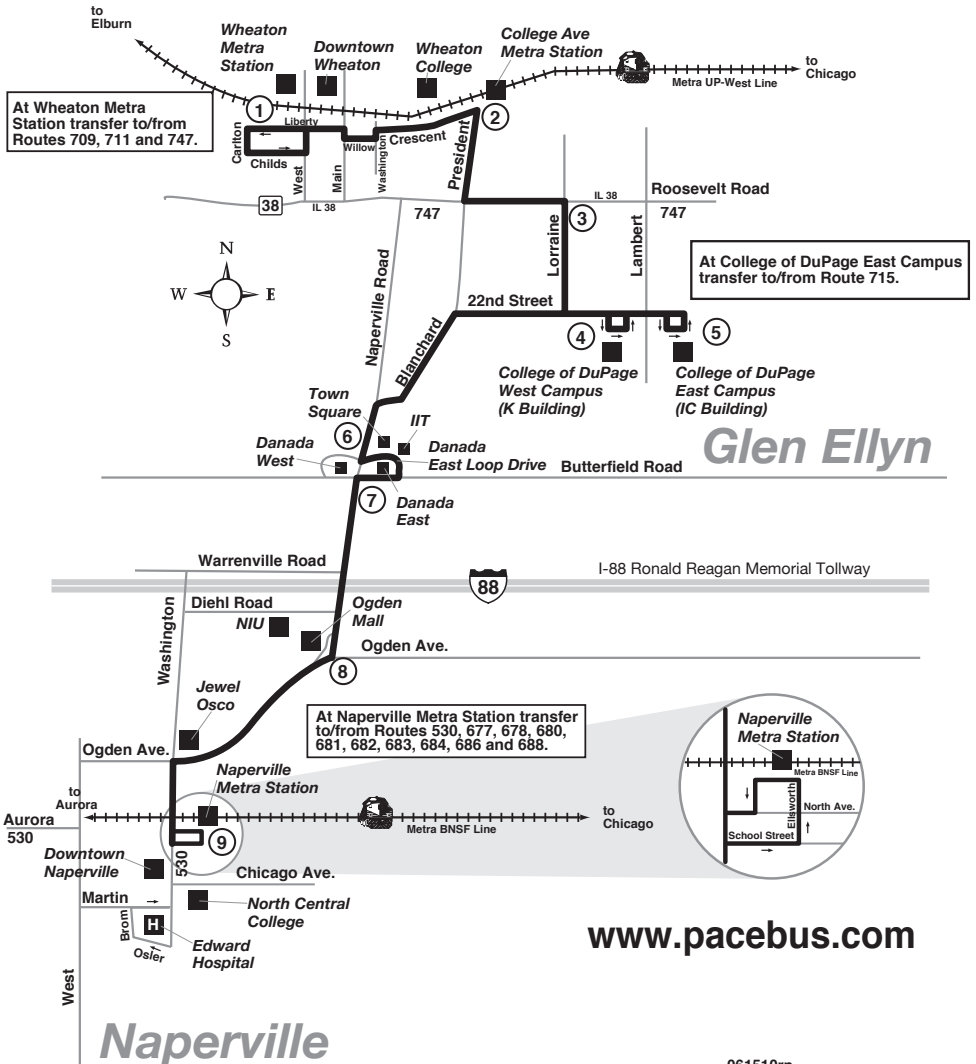

Route 714

Effective Date
June 8, 2009

Wheaton

Glen Ellyn

www.pacebus.com

Naperville

061510rp