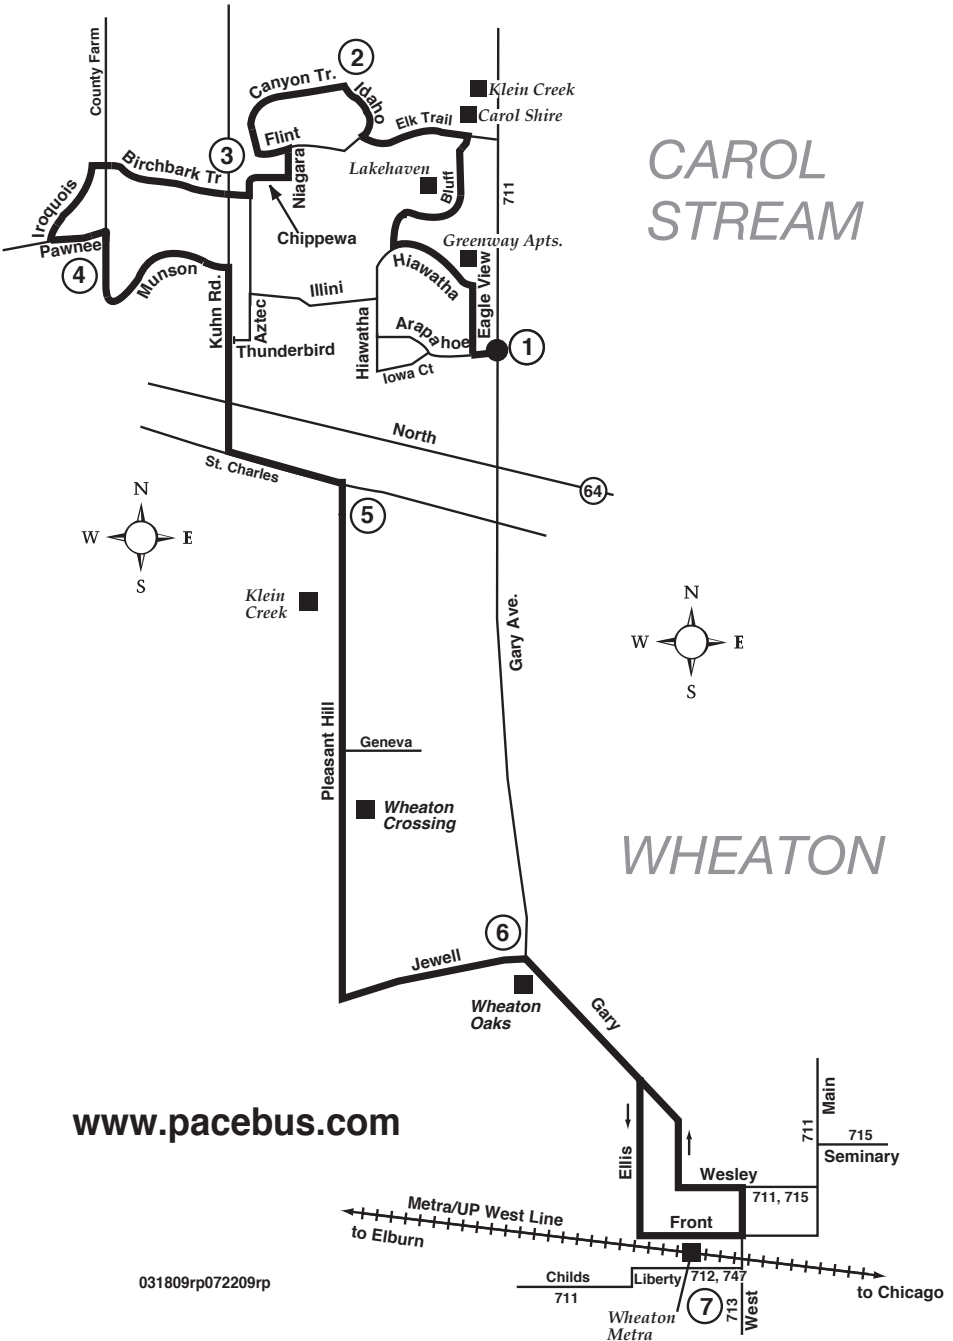

# Route 709

Effective Date  
May 10, 2004

CAROL  
STREAM

WHEATON

[www.pacebus.com](http://www.pacebus.com)