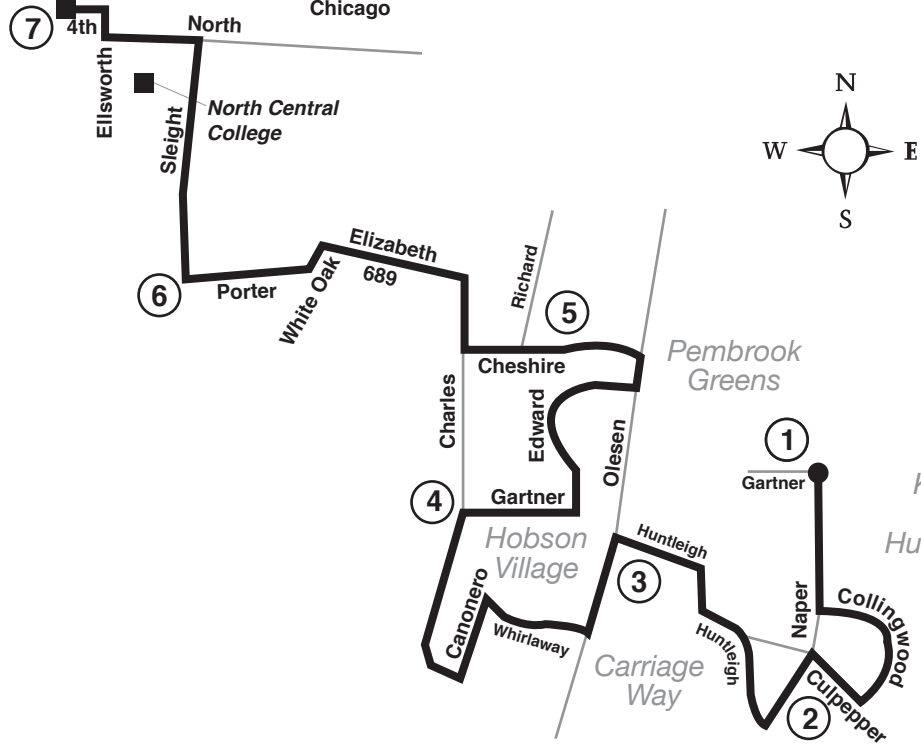

Route 689

Effective Date
July 12, 2010

www.pacebus.com

Pembroke Greens
Knolls of Huntington
Huntington Estates