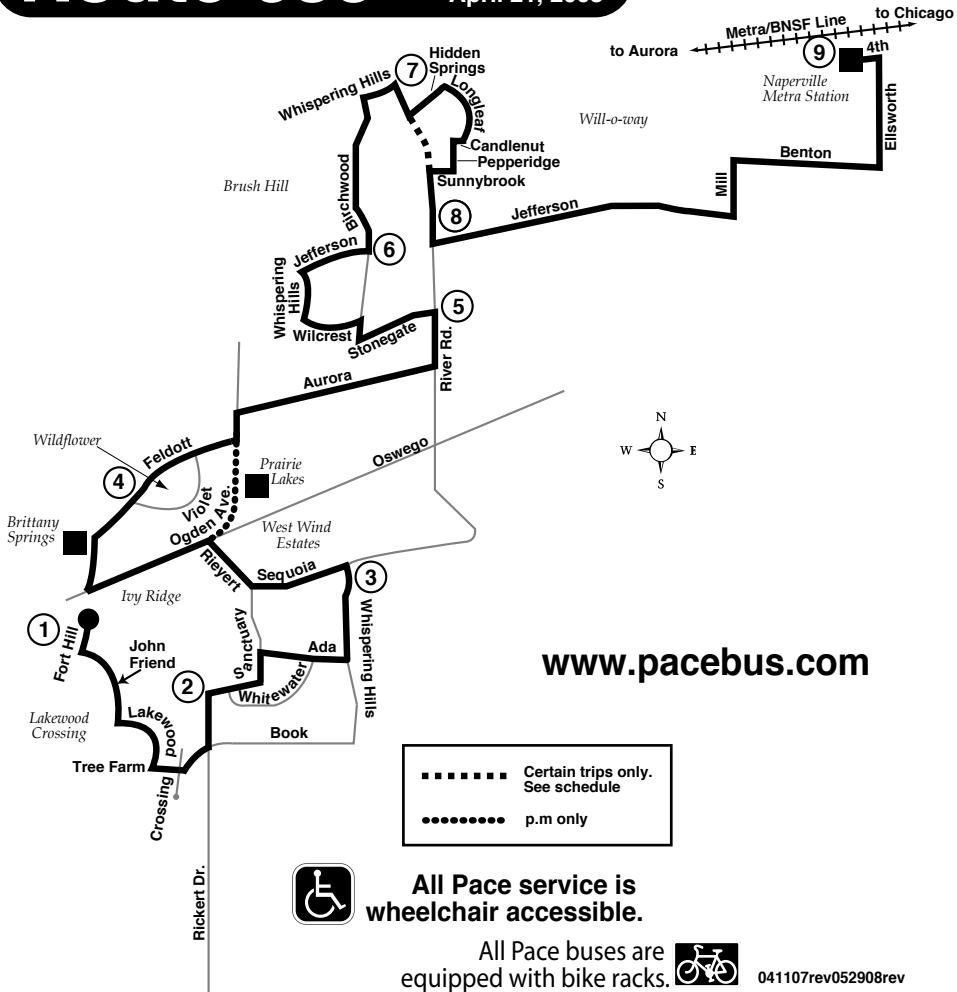

Route 685

Effective Date
April 21, 2008

www.pacebus.com

- Certain trips only. See schedule
- p.m only

All Pace service is wheelchair accessible.

All Pace buses are equipped with bike racks.