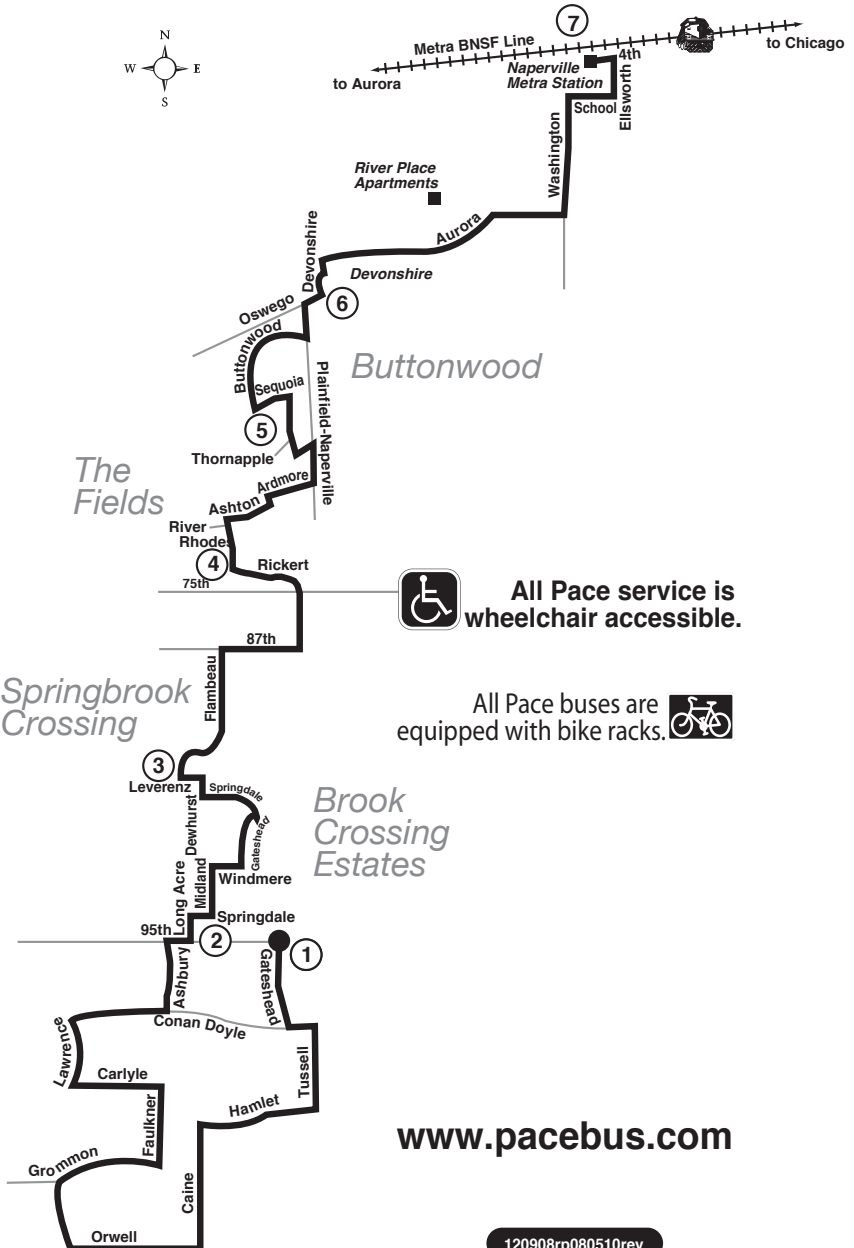

Route 683

Effective Date
July 12, 2010

All Pace service is wheelchair accessible.

All Pace buses are equipped with bike racks.

www.pacebus.com