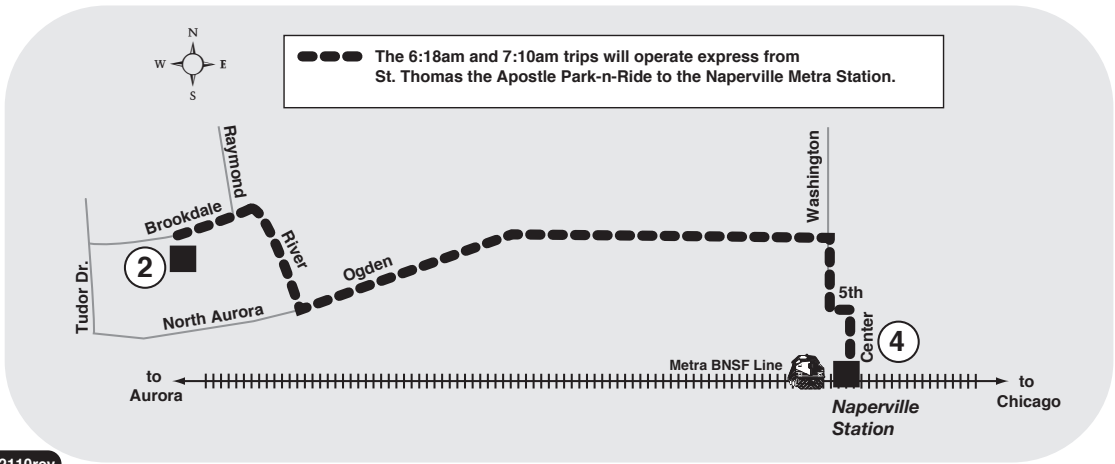

Route 682

Effective Date
July 12, 2010

www.pacebus.com

080510rev122110rev