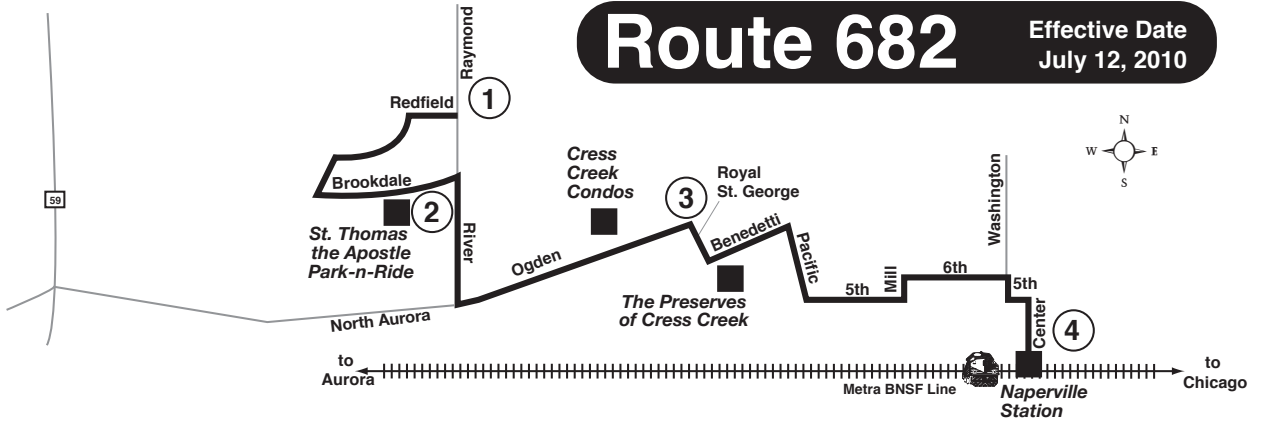

Route 682

Effective Date
July 12, 2010

www.pacebus.com

080510rev122110rev