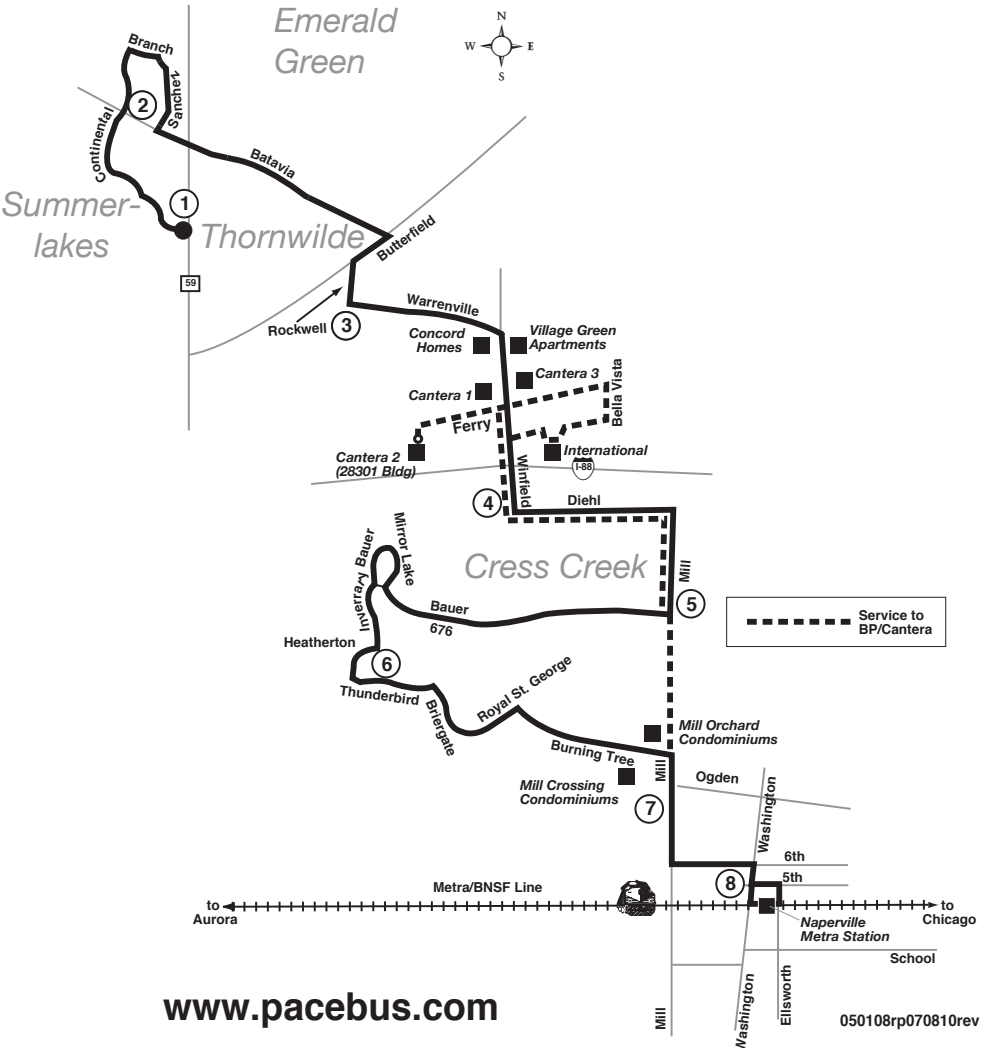

Route 676

Effective Date
July 12, 2010

www.pacebus.com

050108rp070810rev

At the Naperville Metra Station transfer to/from Routes 530, 677, 678, 680, 681, 682, 683, 684, 685, 686, 687, 688, 689 and 714.