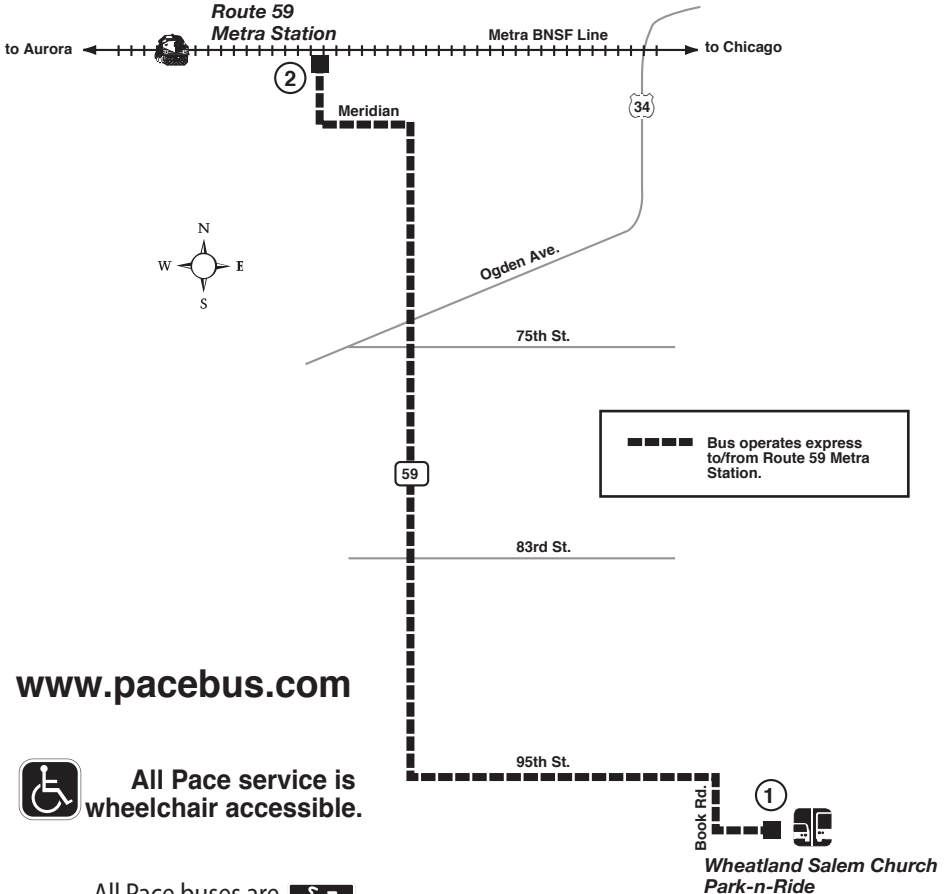

Route 675

Effective Date
July 12, 2010

www.pacebus.com

All Pace service is wheelchair accessible.

All Pace buses are equipped with bike racks. 

091608rp072610rev