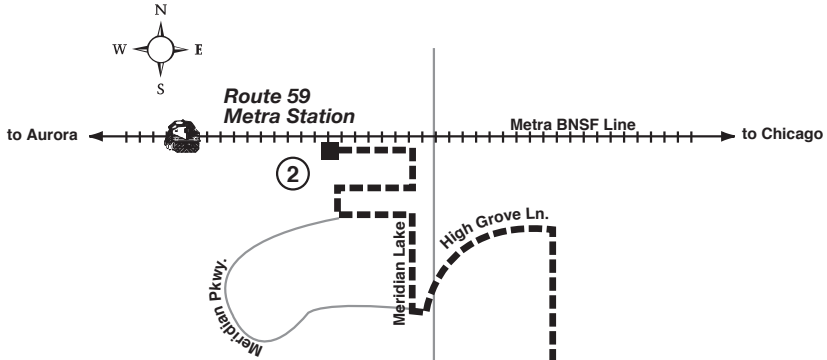

Route 673

Effective Date
July 12, 2010

www.pacebus.com

All Pace service is wheelchair accessible.

All Pace buses are equipped with bike racks. 

Operates express

59

Fort Hill Dr.

Ogden

34

Naperville
Park-n-Ride

Community
Christian Church

Emerson

Sequoia Rd.

Rickett Dr.