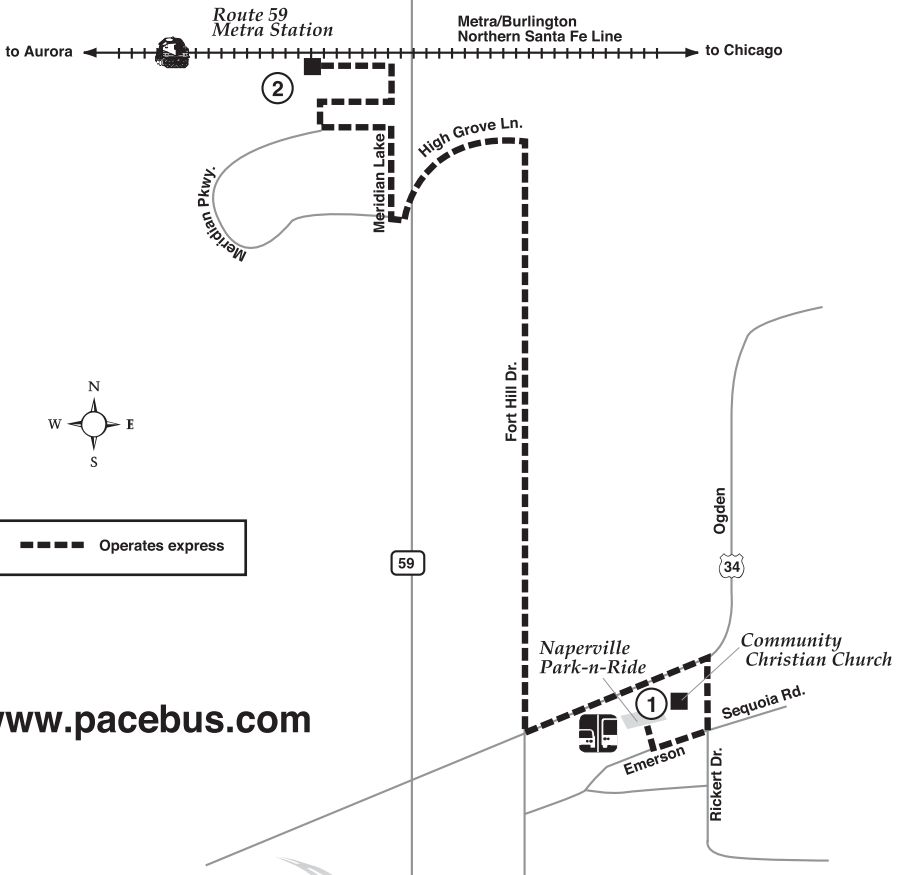

Route 673

Effective Date
April 2, 2007

www.pacebus.com

Illinois Tollway
Open Roads for a Faster Future
Supporting Regional Transportation

All Pace buses are equipped with bike racks. 

 All Pace service is wheelchair accessible.