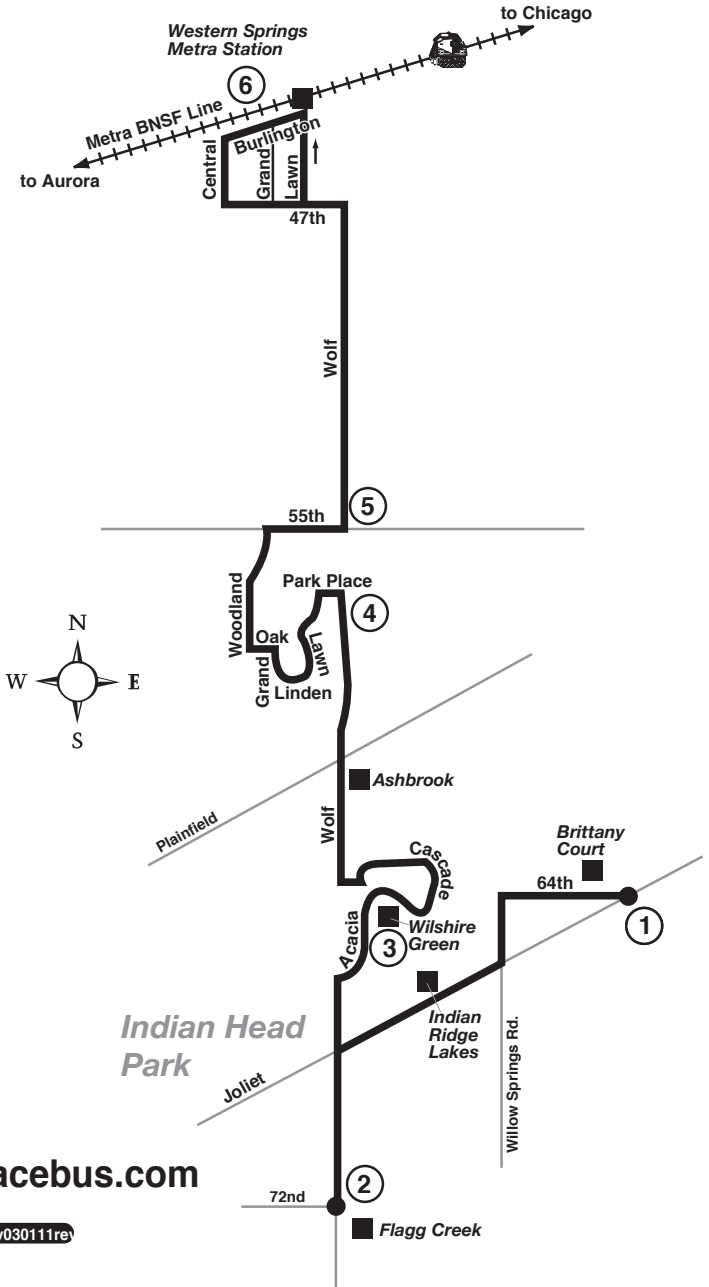

Route 669

Effective Date
March 7, 2011

www.pacebus.com

082310rev030111rev