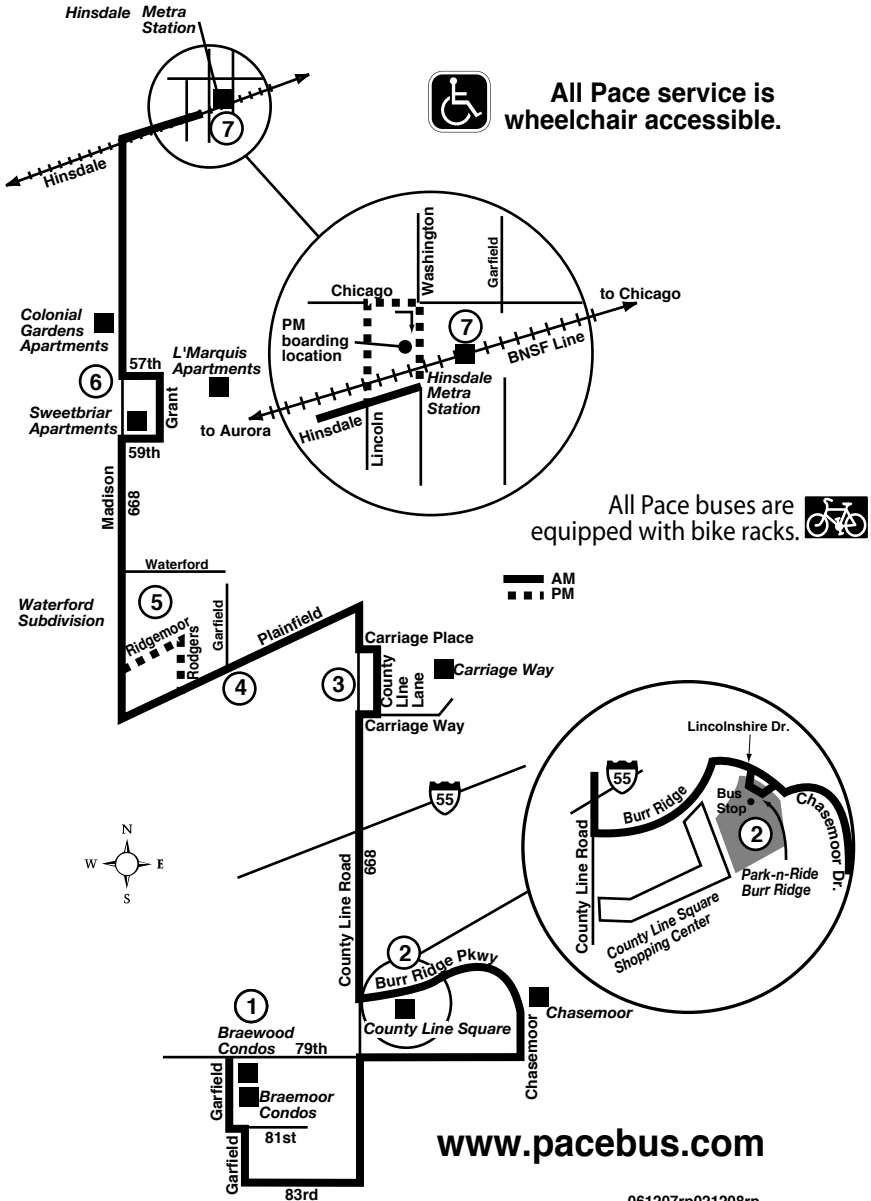

Route 668

Effective Date
April 2, 2007

www.pacebus.com

061207rp021208rp