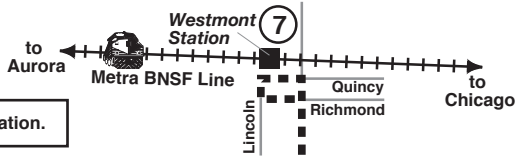

Route 665

Effective Date
July 12, 2010

Board bus on south side of station.

■ ■ ■ Bus operates express on Cass Ave. between 67th & the Westmont Metra Station.

Bus departing station at 7:04 pm will stop on Cass Ave. upon request.