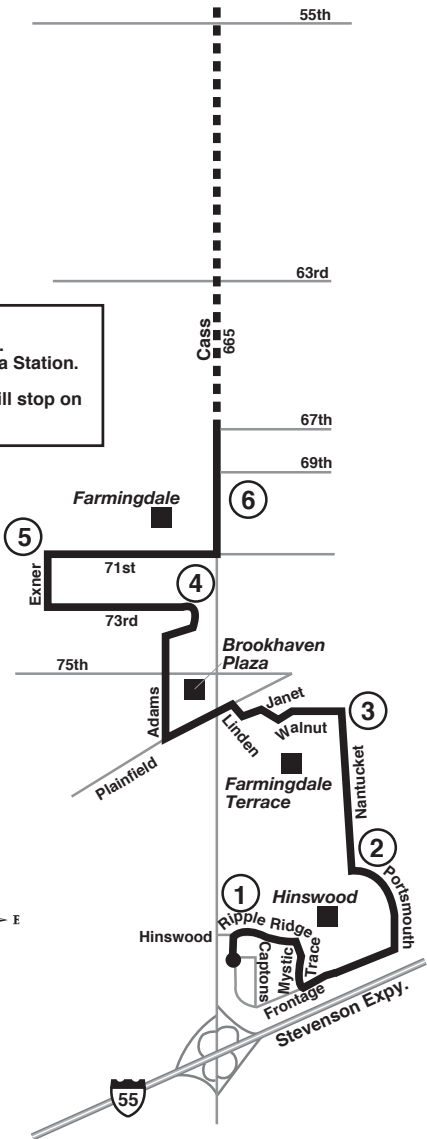

Route 665

Effective Date
July 12, 2010

Board bus on south side of station.

■ ■ ■ Bus operates express on Cass Ave. between 67th & the Westmont Metra Station.

Bus departing station at 7:04 pm will stop on Cass Ave. upon request.