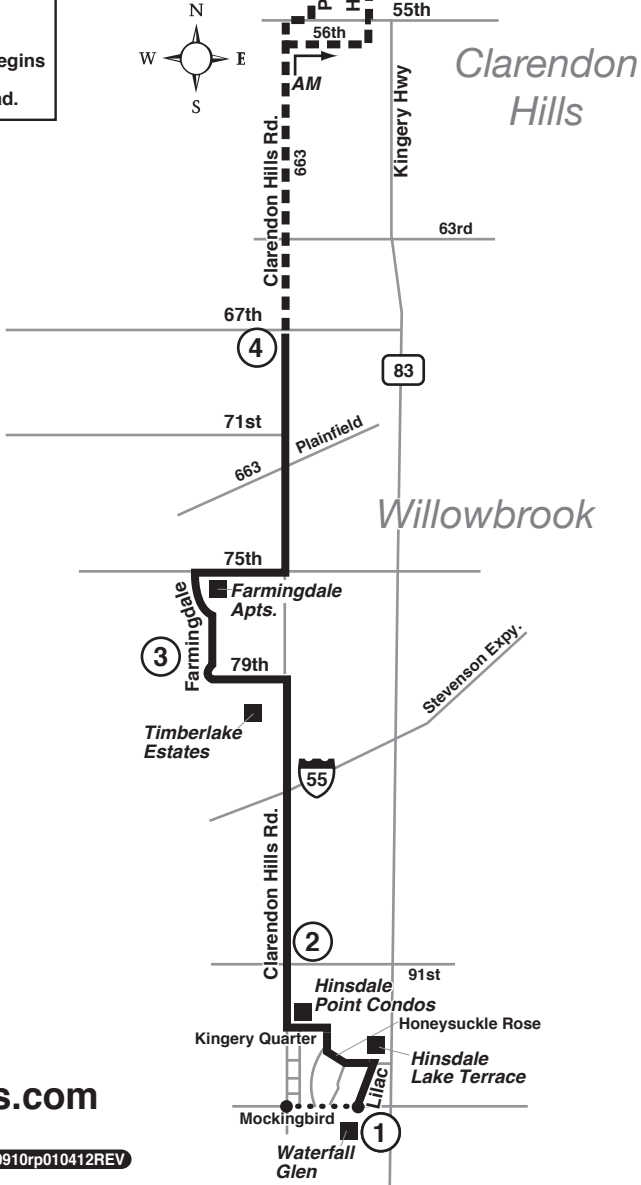

Route 664

Effective Date
July 12, 2010

- ■ ■ Operates express.
- ● ● ● ● First morning trip begins at Mockingbird and Clarendon Hills Road.

www.pacebus.com

060910rp010412REV