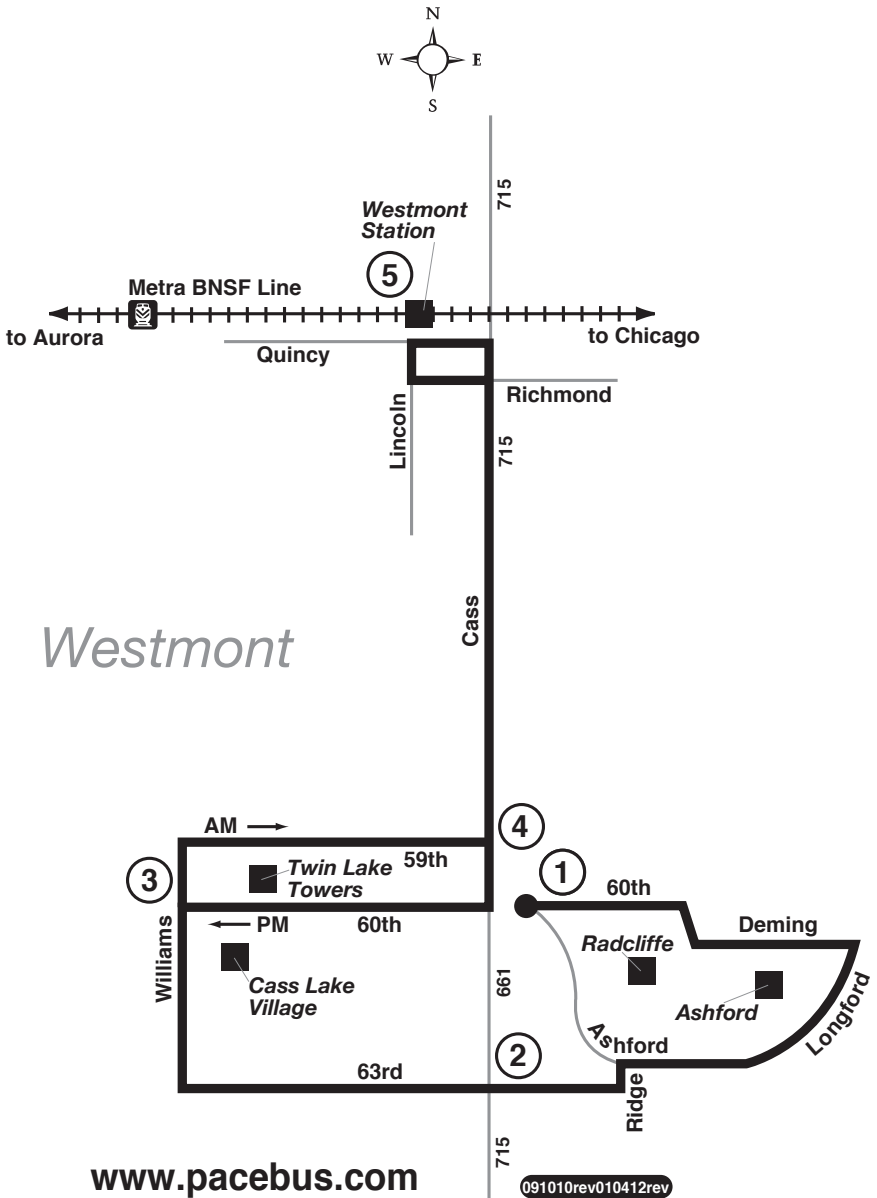

# Route 662

Effective Date  
July 12, 2010

[www.pacebus.com](http://www.pacebus.com)

091010rev010412rev