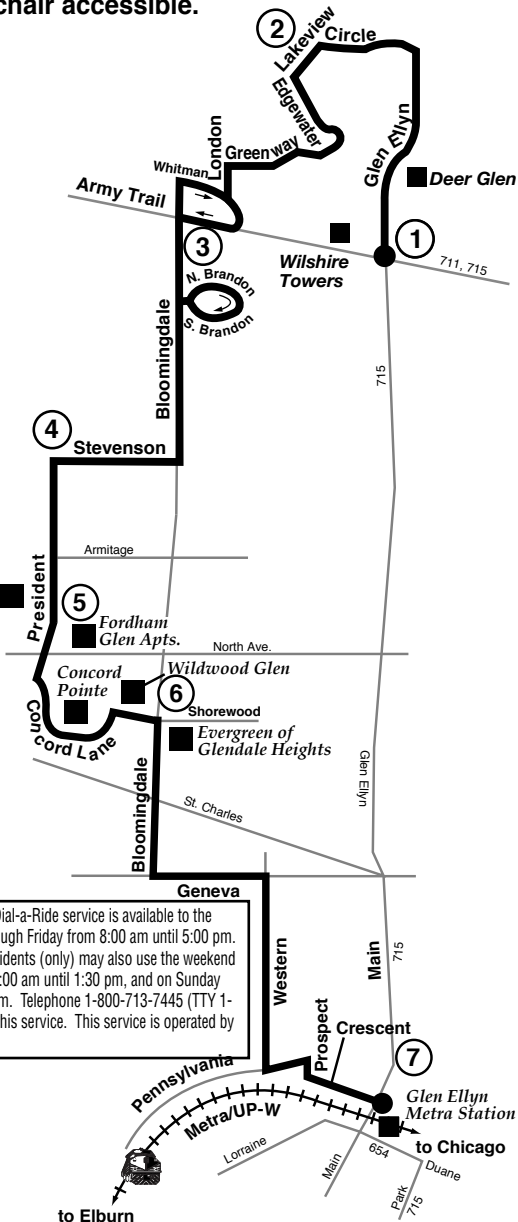

Route 657

Effective Date
June 9, 2008

All Pace service is wheelchair accessible.

Bloomingdale Township's Dial-a-Ride service is available to the general public Monday through Friday from 8:00 am until 5:00 pm. Village of Bloomingdale residents (only) may also use the weekend service on Saturday from 9:00 am until 1:30 pm, and on Sunday from 10:00 am until 2:30 pm. Telephone 1-800-713-7445 (TTY 1-800-713-7415) to request this service. This service is operated by BloomingdaleTownship.