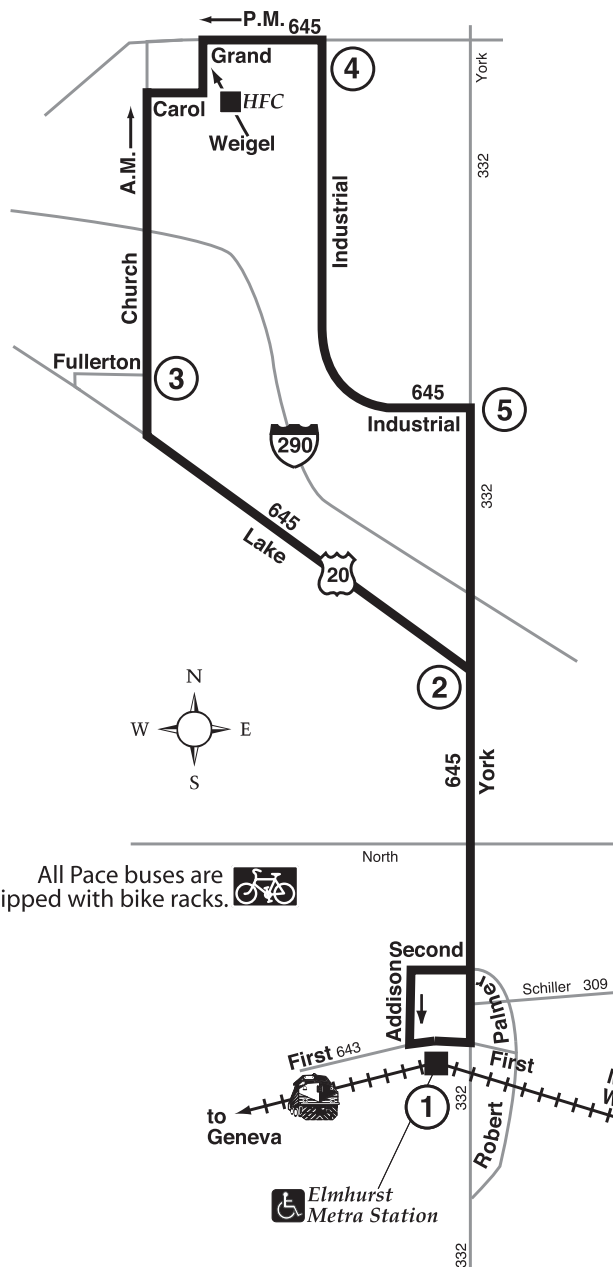

# Route 645

Effective Date  
January 23, 2006

Pace accepts all CTA passes.

All Pace buses are equipped with bike racks. 

All Pace service is wheelchair accessible. [www.pacebus.com](http://www.pacebus.com)