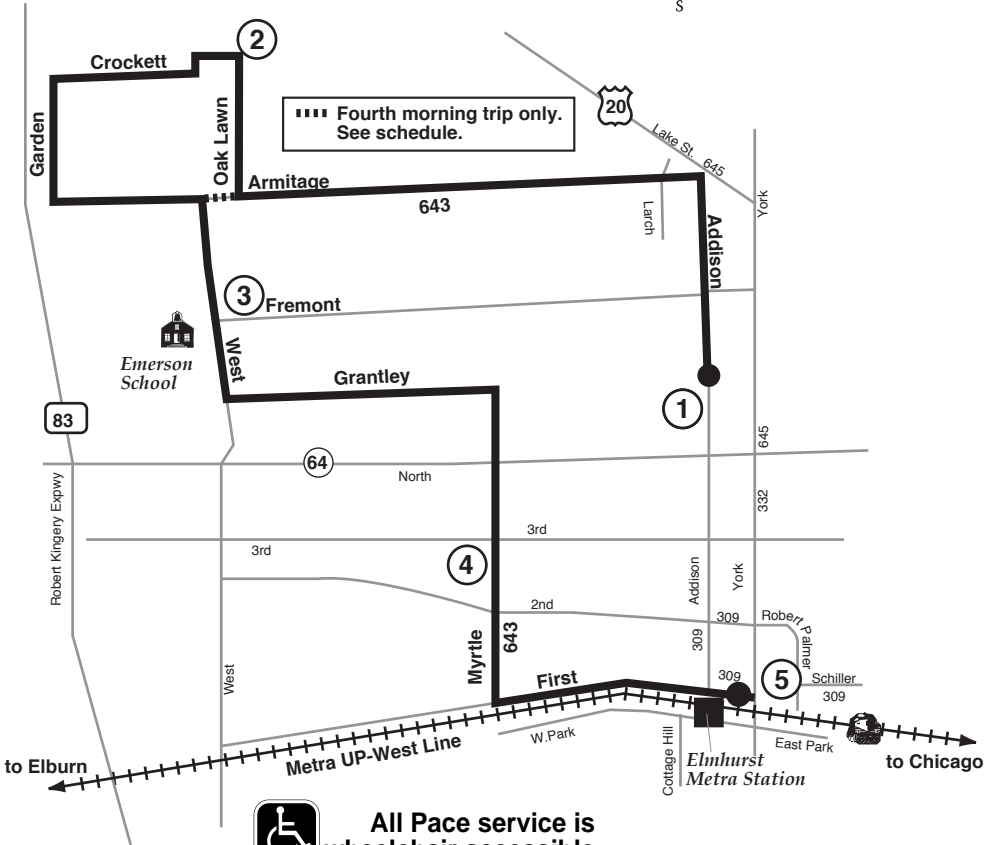

Route 643

Effective Date
November 3, 2008

All Pace service is
wheelchair accessible.

www.pacebus.com