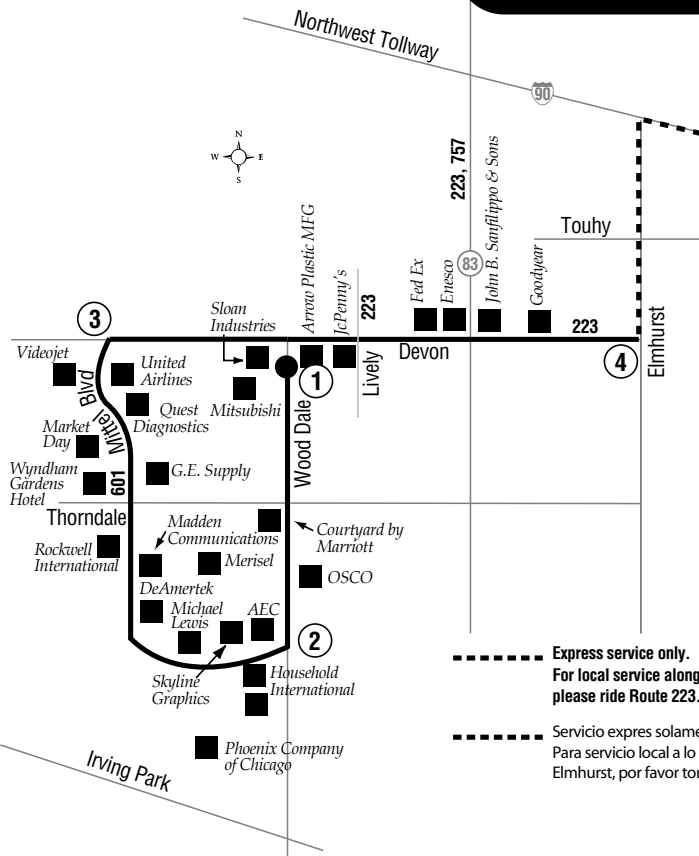

# Route 637

Effective Date  
March 15, 2004

----- Non-stop operation

----- El autobús no hace paradas.

operates via Northwest Tollway non-stop.  
Opera via Northwest Tollway sin parar.

to O'Hare  
CTA Blue Line

to Downtown Chicago  
Rosemont CTA Station

Transfer at Rosemont Station to/from 221, 223, 230, 325, 326, 332, 600, 606 and 616.

Transborde en la Estación de Rosemont a las 221, 223, 230, 325, 326, 332, 600, 606, y 616.

All Pace buses are equipped with bike racks. 

 All Pace service is wheelchair accessible.

[www.pacebus.com](http://www.pacebus.com)

----- Express service only.  
For local service along Elmhurst, please ride Route 223.

----- Servicio expres solamente.  
Para servicio local a lo largo de Elmhurst, por favor tome la Ruta 223.